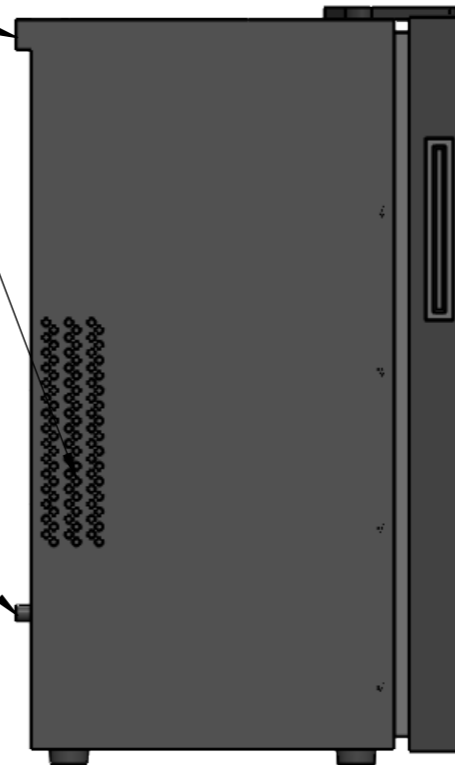

PLANTA

210° max. apertura

DATOS TÉCNICOS

Volumen	14L
Botellas	4 botellas
Frecuencia	50-60Hz
Consumo	0.35(15°C)
Voltaje	220/240-110/115V
Ruido	38db
Humedad interior	>70% RH
Sistema de frío	termoeléctrico
Rango de temperatura	12-18°C

	Date	Name	THE INFORMATION CONTAINED IN THIS DRAWING IS THE SOLE PROPERTY OF CAVANOVA WINE S.L. IN MÁLAGA, SPAIN. ANY REPRODUCTION IN PART OR AS A WHOLE WITHOUT THE WRITTEN PERMISSION OF CAVANOVA WINE S.L. IS PROHIBITED.	
Design:	03/12/2018	Diego		
Checked:		Diego		
Modified:		Diego		
Scale: 1:10	Part name: CV004P		Top assembly: CV018M	
Unit:				
Sign:	Description: Apertura de puerta		Client:	
			Material:	
			Reference: CV004P	
			Count:	
				Pages: 3 OF 4