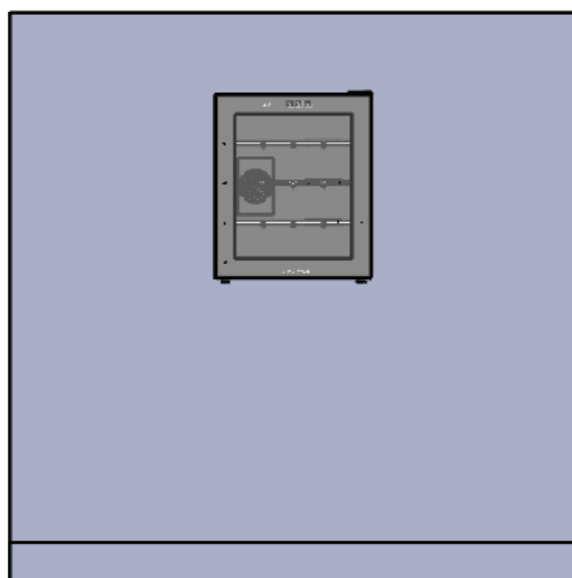

CV004P

Notes:

	Date	Name	 <small>THE INFORMATION CONTAINED IN THIS DRAWING IS THE SOLE PROPERTY OF CAVANOVA. ANY REPRODUCTION IN PART OR AS A WHOLE WITHOUT THE WRITTEN PERMISSION OF CAVANOVA IS PROHIBITED.</small>
Design:	03/12/2018	Diego	
Checked:		Diego	
Modified:		Diego	
Scale: 1:10	Part name: CV004P		Top assembly: CV004P
	Description:		Client:
	Vinoteca para 4 botellas		Material:
			Reference: CV004P
			Count:
			Pages: 1 OF 4

	Date	Name	 <p>THE INFORMATION CONTAINED IN THIS DRAWING IS THE SOLE PROPERTY OF CAVANOVA WINE S.L. IN MÁLAGA, SPAIN. ANY REPRODUCTION IN PART OR AS A WHOLE WITHOUT THE WRITTEN PERMISSION OF CAVANOVA WINE S.L. IS PROHIBITED.</p>	
Design:	03/12/2018	Diego		
Checked:		Diego		
Modified:		Diego		
Scale: 1:10	Part name: CV004P		Top assembly: CV018M	
Unit:				
Sign: 	Description: Apertura de puerta		Client:	
			Material:	
			Reference: CV004P	
			Count:	
				Pages: 3 OF 4

MEDIDAS RECOMENDADAS	
ALTURA	50mm de margen
ANCHURA	50mm por cada lado
PROFUNDIDAD	100mm de margen

DENTRO DE UN MUEBLE

SECCIÓN B-B

HUECO PARA VINOTECA

COLGADO EN UNA PARED

Date	Name	 <small>THE INFORMATION CONTAINED IN THIS DRAWING IS THE SOLE PROPERTY OF CAVANOVA WINE S.L. IN MÁLAGA, SPAIN. ANY REPRODUCTION IN PART OR AS A WHOLE WITHOUT THE WRITTEN PERMISSION OF CAVANOVA WINE S.L. IS PROHIBITED.</small>		
Design: 09/10/2018	Diego			
Checked:	Diego	Part name: CV004P-ENTORNO	Top assembly: CV018M	Client: Cavanova
Modified:	Diego			Material: Varios
Scale: 1:10		Description: Empotramiento del equipo (built-in)	Reference: CV004P-ENTORNO	Count:
Unit: mm				Pages: 4 OF 4