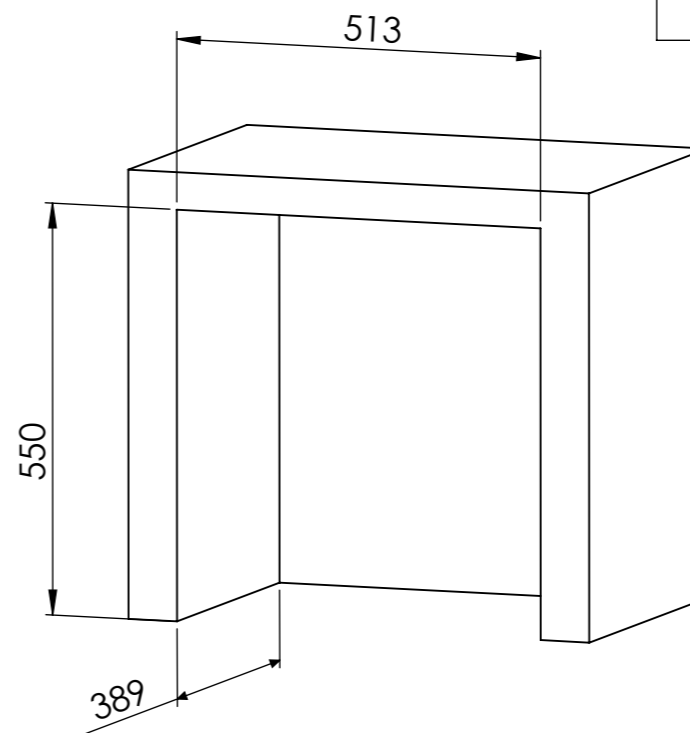

Sign:

Scale: 1:10
Unit:

Part name: CV004P

Top assembly: CV004P

Description:
Vinoteca para 4 botellas

Client:
Material:
Reference: CV004P
Count:
Pages: 2 OF 4

4 baldas cromadas

ALZADO

soporte para colgar en una pared

ventilación

topes de plastico

PLANTA

210° max. apertura

DATOS TÉCNICOS

Volumen	14L
Botellas	4 botellas
Frecuencia	50-60Hz
Consumo	0.35(15°C)
Voltaje	220/240-110/115V
Ruido	38db
Humedad interior	>70% RH
Sistema de frío	termoeléctrico
Rango de temperatura	12-18°C

	Date	Name	 <p>THE INFORMATION CONTAINED IN THIS DRAWING IS THE SOLE PROPERTY OF CAVANOVA WINE S.L. IN MÁLAGA, SPAIN. ANY REPRODUCTION IN PART OR AS A WHOLE WITHOUT THE WRITTEN PERMISSION OF CAVANOVA WINE S.L. IS PROHIBITED.</p>	
Design:	03/12/2018	Diego		
Checked:		Diego		
Modified:		Diego		
Scale: 1:10	Part name: CV004P		Top assembly: CV018M	
Unit:				
Sign: 	Description: Apertura de puerta		Client:	
			Material:	
			Reference: CV004P	
			Count:	
				Pages: 3 OF 4

MEDIDAS RECOMENDADAS	
ALTURA	50mm de margen
ANCHURA	50mm por cada lado
PROFUNDIDAD	100mm de margen

DENTRO DE UN MUEBLE

SECCIÓN B-B

HUECO PARA VINOTECA

COLGADO EN UNA PARED

Date	Name	 <small>THE INFORMATION CONTAINED IN THIS DRAWING IS THE SOLE PROPERTY OF CAVANOVA WINE S.L. IN MÁLAGA, SPAIN. ANY REPRODUCTION IN PART OR AS A WHOLE WITHOUT THE WRITTEN PERMISSION OF CAVANOVA WINE S.L. IS PROHIBITED.</small>		
Design: 09/10/2018	Diego			
Checked:	Diego	Part name: CV004P-ENTORNO	Top assembly: CV018M	Client: Cavanova
Modified:	Diego			Material: Varios
Scale: 1:10		Description: Empotramiento del equipo (built-in)	Reference: CV004P-ENTORNO	Count:
Unit: mm				Pages: 4 OF 4