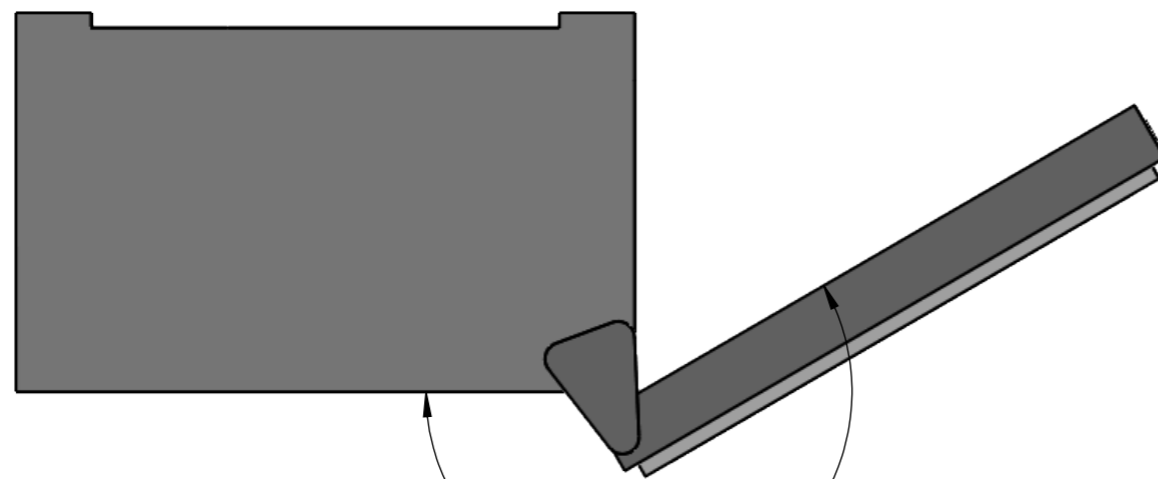

PLANTA

210° max. apertura

DATOS TÉCNICOS

Volumen	14L
Botellas	4 botellas
Frecuencia	50-60Hz
Consumo	0.35(15°C)
Voltaje	220/240-110/115V
Ruido	38db
Humedad interior	>70% RH
Sistema de frío	termoeléctrico
Rango de temperatura	12-18°C

	Date	Name	THE INFORMATION CONTAINED IN THIS DRAWING IS THE SOLE PROPERTY OF CAVANOVA WINE S.L. IN MÁLAGA, SPAIN. ANY REPRODUCTION IN PART OR AS A WHOLE WITHOUT THE WRITTEN PERMISSION OF CAVANOVA WINE S.L. IS PROHIBITED.	
Design:	03/12/2018	Diego		
Checked:		Diego		
Modified:		Diego		
Scale: 1:10	Part name: CV004P		Top assembly: CV018M	
Unit:				
Sign:	Description: Apertura de puerta		Client:	
			Material:	
			Reference: CV004P	
			Count:	
				Pages: 3 OF 4