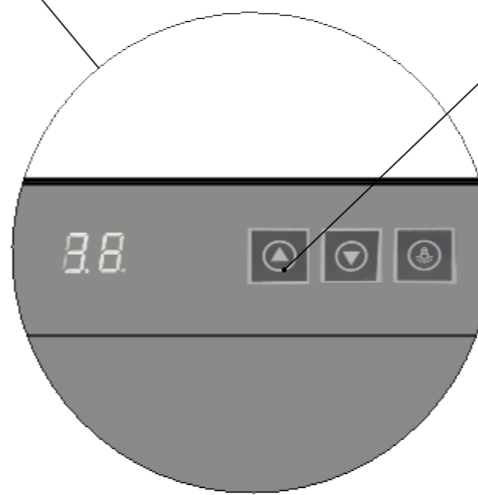

CV004P

Notes:

	Date	Name	 <small>THE INFORMATION CONTAINED IN THIS DRAWING IS THE SOLE PROPERTY OF CAVANOVA. ANY REPRODUCTION IN PART OR AS A WHOLE WITHOUT THE WRITTEN PERMISSION OF CAVANOVA IS PROHIBITED.</small>
Design:	03/12/2018	Diego	
Checked:		Diego	
Modified:		Diego	
Scale: 1:10	Part name: CV004P		Top assembly: CV004P
	Description:		Client:
	Vinoteca para 4 botellas		Material:
			Reference: CV004P
			Count:
			Pages: 1 OF 4

ALZADO

PLANTA

PERFIL

Control táctil

DATOS TÉCNICOS	
Volumen	14L
Botellas	4 botellas
Frecuencia	50-60Hz
Consumo	0.35(15°C)
Voltaje	220/240-110/115V
Ruido	38db
Humedad interior	>70% RH
Sistema de frío	termoeléctrico
Rango de temperatura	12-18°C

MEDIDAS RECOMENDADAS	
ALTURA	50mm de margen
ANCHURA	50mm por cada lado
PROFUNDIDAD	100mm de margen

DENTRO DE UN MUEBLE

SECCIÓN B-B

HUECO PARA VINOTECA

COLGADO EN UNA PARED

Date	Name	 <small>THE INFORMATION CONTAINED IN THIS DRAWING IS THE SOLE PROPERTY OF CAVANOVA WINE S.L. IN MÁLAGA, SPAIN. ANY REPRODUCTION IN PART OR AS A WHOLE WITHOUT THE WRITTEN PERMISSION OF CAVANOVA WINE S.L. IS PROHIBITED.</small>		
Design: 09/10/2018	Diego			
Checked:	Diego	Part name: CV004P-ENTORNO	Top assembly: CV018M	Client: Cavanova
Modified:	Diego			Material: Varios
Scale: 1:10		Description: Empotramiento del equipo (built-in)	Reference: CV004P-ENTORNO	Count:
Unit: mm				Pages: 4 OF 4