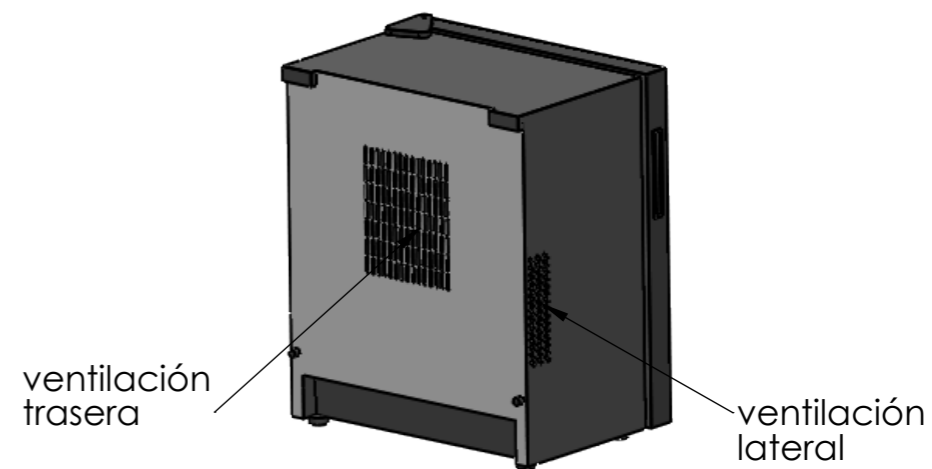

	Date	Name	 <p>THE INFORMATION CONTAINED IN THIS DRAWING IS THE SOLE PROPERTY OF CAVANOVA WINE S.L. IN MÁLAGA, SPAIN. ANY REPRODUCTION IN PART OR AS A WHOLE WITHOUT THE WRITTEN PERMISSION OF CAVANOVA WINE S.L. IS PROHIBITED.</p>	
Design:	03/12/2018	Diego		
Checked:		Diego		
Modified:		Diego		
Scale: 1:10	Part name: CV004P		Top assembly: CV018M	
Unit:				
Sign: 	Description: Apertura de puerta		Client:	
			Material:	
			Reference: CV004P	
			Count:	
				Pages: 3 OF 4

MEDIDAS RECOMENDADAS	
ALTURA	50mm de margen
ANCHURA	50mm por cada lado
PROFUNDIDAD	100mm de margen

DENTRO DE UN MUEBLE

SECCIÓN B-B

HUECO PARA VINOTECA

COLGADO EN UNA PARED

Date	Name	 <small>THE INFORMATION CONTAINED IN THIS DRAWING IS THE SOLE PROPERTY OF CAVANOVA WINE S.L. IN MÁLAGA, SPAIN. ANY REPRODUCTION IN PART OR AS A WHOLE WITHOUT THE WRITTEN PERMISSION OF CAVANOVA WINE S.L. IS PROHIBITED.</small>		
Design: 09/10/2018	Diego			
Checked:	Diego	Part name: CV004P-ENTORNO	Top assembly: CV018M	Client: Cavanova
Modified:	Diego			Material: Varios
Scale: 1:10		Description: Empotramiento del equipo (built-in)	Reference: CV004P-ENTORNO	Count:
Unit: mm				Pages: 4 OF 4