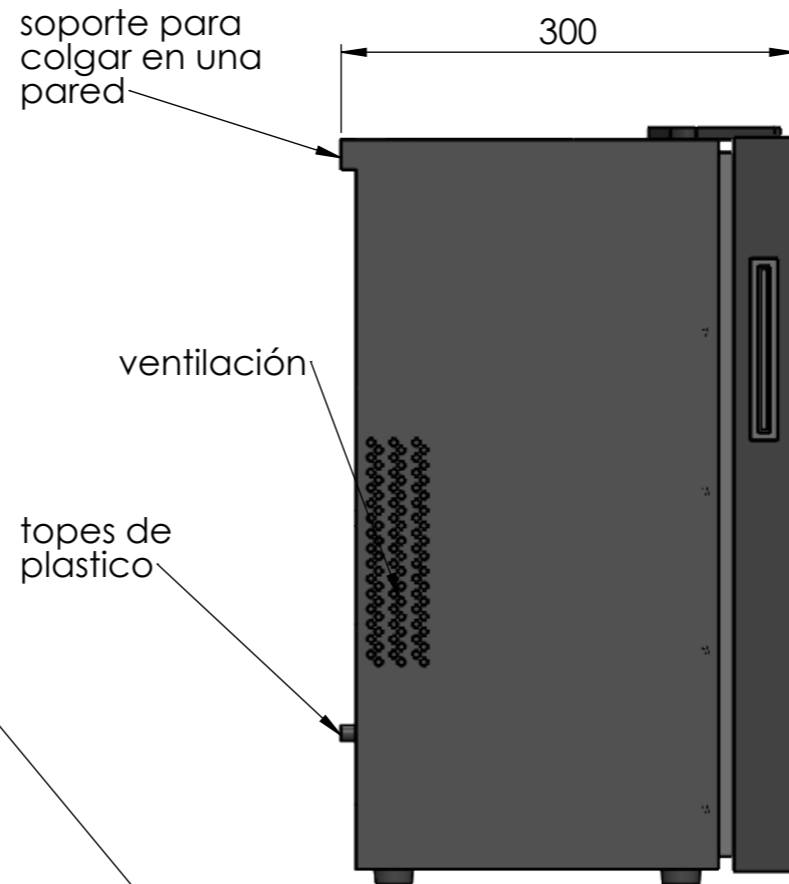

PERFIL

DATOS TÉCNICOS	
Volumen	14L
Botellas	4 botellas
Frecuencia	50-60Hz
Consumo	0.35(15°C)
Voltaje	220/240-110/115V
Ruido	38db
Humedad interior	>70% RH
Sistema de frío	termoeléctrico
Rango de temperatura	12-18°C

	Date	Name
Design:	03/12/2018	Diego
Checked:		Diego
Modified:		Diego

cavanova

THE INFORMATION CONTAINED IN THIS DRAWING IS THE SOLE PROPERTY OF CAVANOVA WINE S.L. IN MÁLAGA, SPAIN. ANY REPRODUCTION IN PART OR AS A WHOLE WITHOUT THE WRITTEN PERMISSION OF CAVANOVA WINE S.L. IS PROHIBITED.

Sign:

Scale: 1:10
Unit:

Part name: CV004P

Top assembly: CV004P

Description:
Vinoteca para 4 botellas

Client:
Material:
Reference: CV004P
Count:
Pages: 2 OF 4