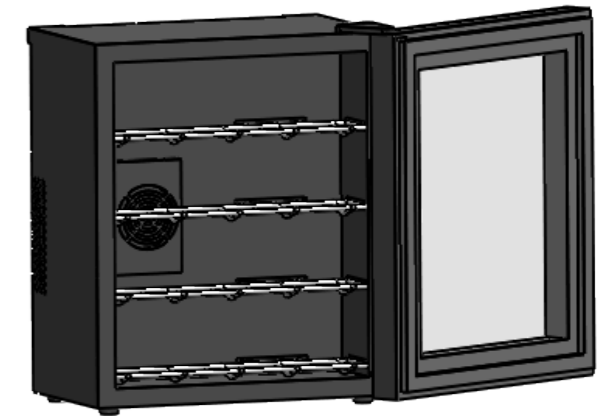

PLANTA

210° max. apertura

DATOS TÉCNICOS

Volumen	14L
Botellas	4 botellas
Frecuencia	50-60Hz
Consumo	0.35(15°C)
Voltaje	220/240-110/115V
Ruido	38db
Humedad interior	>70% RH
Sistema de frío	termoeléctrico
Rango de temperatura	12-18°C

	Date	Name	THE INFORMATION CONTAINED IN THIS DRAWING IS THE SOLE PROPERTY OF CAVANOVA WINE S.L. IN MÁLAGA, SPAIN. ANY REPRODUCTION IN PART OR AS A WHOLE WITHOUT THE WRITTEN PERMISSION OF CAVANOVA WINE S.L. IS PROHIBITED.	
Design:	03/12/2018	Diego		
Checked:		Diego		
Modified:		Diego		
Scale: 1:10	Part name: CV004P		Top assembly: CV018M	
Unit:				
Sign:	Description: Apertura de puerta		Client:	
			Material:	
			Reference: CV004P	
			Count:	
				Pages: 3 OF 4