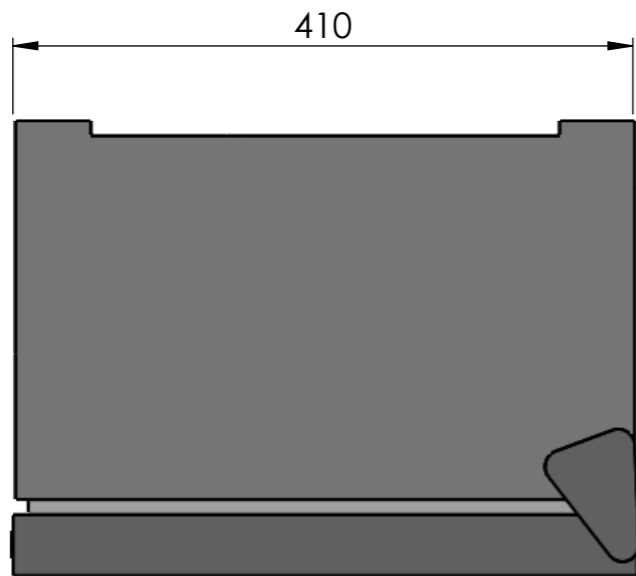

CV004P

Notes:

	Date	Name	 <small>THE INFORMATION CONTAINED IN THIS DRAWING IS THE SOLE PROPERTY OF CAVANOVA. ANY REPRODUCTION IN PART OR AS A WHOLE WITHOUT THE WRITTEN PERMISSION OF CAVANOVA IS PROHIBITED.</small>
Design:	03/12/2018	Diego	
Checked:		Diego	
Modified:		Diego	
Scale: 1:10	Part name: CV004P		Top assembly: CV004P
	Description:		Client:
	Vinoteca para 4 botellas		Material:
			Reference: CV004P
			Count:
			Pages: 1 OF 4

ALZADO

PLANTA

PERFIL

Control táctil

DATOS TÉCNICOS	
Volumen	14L
Botellas	4 botellas
Frecuencia	50-60Hz
Consumo	0.35(15°C)
Voltaje	220/240-110/115V
Ruido	38db
Humedad interior	>70% RH
Sistema de frío	termoeléctrico
Rango de temperatura	12-18°C

Sign:

Scale: 1:10
Unit:

Part name: CV004P

Top assembly: CV004P

Description:
Vinoteca para 4 botellas

Client:
Material:
Reference: CV004P
Count:
Pages: 2 OF 4

4 baldas cromadas

ALZADO

MEDIDAS RECOMENDADAS	
ALTURA	50mm de margen
ANCHURA	50mm por cada lado
PROFUNDIDAD	100mm de margen

DENTRO DE UN MUEBLE

SECCIÓN B-B

HUECO PARA VINOTECA

COLGADO EN UNA PARED

Date	Name	 <small>THE INFORMATION CONTAINED IN THIS DRAWING IS THE SOLE PROPERTY OF CAVANOVA WINE S.L. IN MÁLAGA, SPAIN. ANY REPRODUCTION IN PART OR AS A WHOLE WITHOUT THE WRITTEN PERMISSION OF CAVANOVA WINE S.L. IS PROHIBITED.</small>		
Design: 09/10/2018	Diego			
Checked:	Diego	Part name: CV004P-ENTORNO	Top assembly: CV018M	Client: Cavanova
Modified:	Diego			Material: Varios
Scale: 1:10		Description: Empotramiento del equipo (built-in)	Reference: CV004P-ENTORNO	Count:
Unit: mm				Pages: 4 OF 4