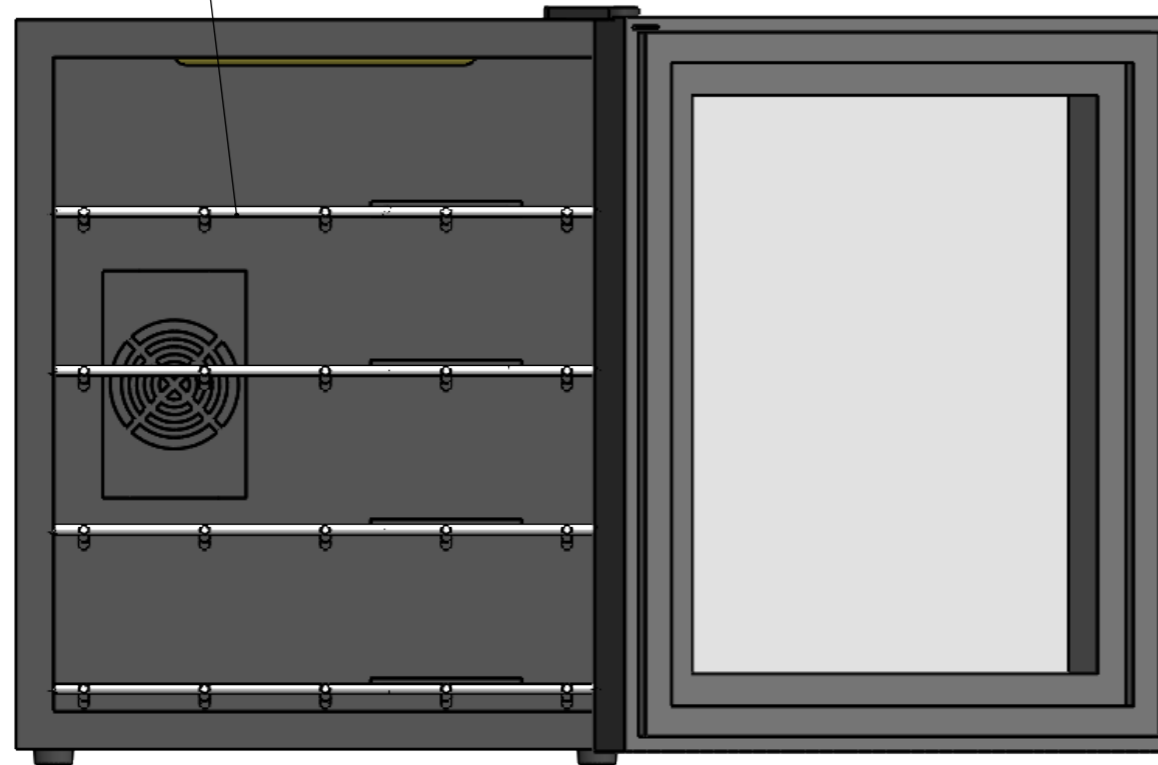

Sign:

Scale: 1:10
Unit:

Part name: CV004P

Top assembly: CV004P

Description:
Vinoteca para 4 botellas

Client:
Material:
Reference: CV004P
Count:
Pages: 2 OF 4

4 baldas cromadas

ALZADO

MEDIDAS RECOMENDADAS	
ALTURA	50mm de margen
ANCHURA	50mm por cada lado
PROFUNDIDAD	100mm de margen

DENTRO DE UN MUEBLE

SECCIÓN B-B

HUECO PARA VINOTECA

COLGADO EN UNA PARED

Date	Name	 <small>THE INFORMATION CONTAINED IN THIS DRAWING IS THE SOLE PROPERTY OF CAVANOVA WINE S.L. IN MÁLAGA, SPAIN. ANY REPRODUCTION IN PART OR AS A WHOLE WITHOUT THE WRITTEN PERMISSION OF CAVANOVA WINE S.L. IS PROHIBITED.</small>		
Design: 09/10/2018	Diego			
Checked:	Diego	Part name: CV004P-ENTORNO	Top assembly: CV018M	Client: Cavanova
Modified:	Diego			Material: Varios
Scale: 1:10		Description: Empotramiento del equipo (built-in)	Reference: CV004P-ENTORNO	Count:
Unit: mm				Pages: 4 OF 4