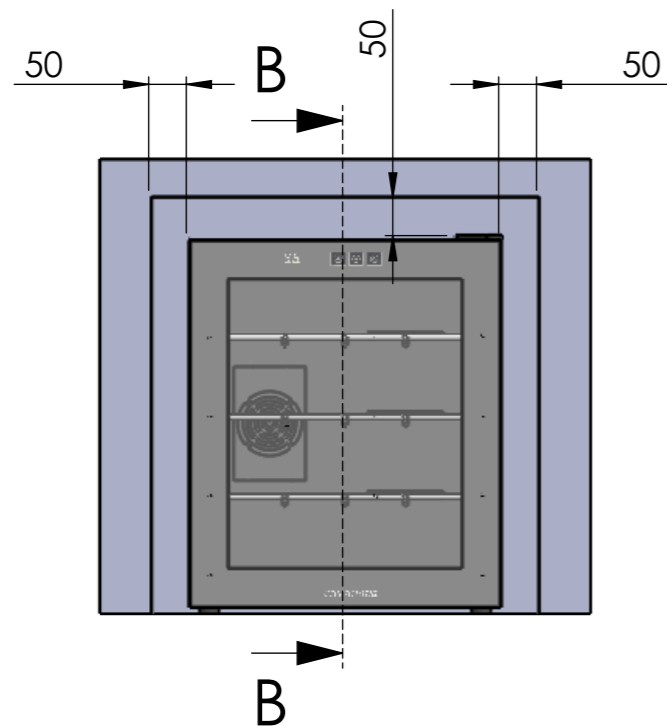

soporte para colgar en una pared

ventilación

topes de plastico

PLANTA

210° max. apertura

DATOS TÉCNICOS

Volumen	14L
Botellas	4 botellas
Frecuencia	50-60Hz
Consumo	0.35(15°C)
Voltaje	220/240-110/115V
Ruido	38db
Humedad interior	>70% RH
Sistema de frío	termoeléctrico
Rango de temperatura	12-18°C

	Date	Name	 <p>THE INFORMATION CONTAINED IN THIS DRAWING IS THE SOLE PROPERTY OF CAVANOVA WINE S.L. IN MÁLAGA, SPAIN. ANY REPRODUCTION IN PART OR AS A WHOLE WITHOUT THE WRITTEN PERMISSION OF CAVANOVA WINE S.L. IS PROHIBITED.</p>	
Design:	03/12/2018	Diego		
Checked:		Diego		
Modified:		Diego		
Scale: 1:10	Part name: CV004P		Top assembly: CV018M	
Unit:				
Sign: 	Description: Apertura de puerta		Client:	
			Material:	
			Reference: CV004P	
			Count:	
				Pages: 3 OF 4

MEDIDAS RECOMENDADAS	
ALTURA	50mm de margen
ANCHURA	50mm por cada lado
PROFUNDIDAD	100mm de margen

DENTRO DE UN MUEBLE

SECCIÓN B-B

HUECO PARA VINOTECA

COLGADO EN UNA PARED

Date	Name	 <small>THE INFORMATION CONTAINED IN THIS DRAWING IS THE SOLE PROPERTY OF CAVANOVA WINE S.L. IN MÁLAGA, SPAIN. ANY REPRODUCTION IN PART OR AS A WHOLE WITHOUT THE WRITTEN PERMISSION OF CAVANOVA WINE S.L. IS PROHIBITED.</small>		
Design: 09/10/2018	Diego			
Checked:	Diego	Part name: CV004P-ENTORNO	Top assembly: CV018M	Client: Cavanova
Modified:	Diego			Material: Varios
Scale: 1:10		Description: Empotramiento del equipo (built-in)	Reference: CV004P-ENTORNO	Count:
Unit: mm				Pages: 4 OF 4