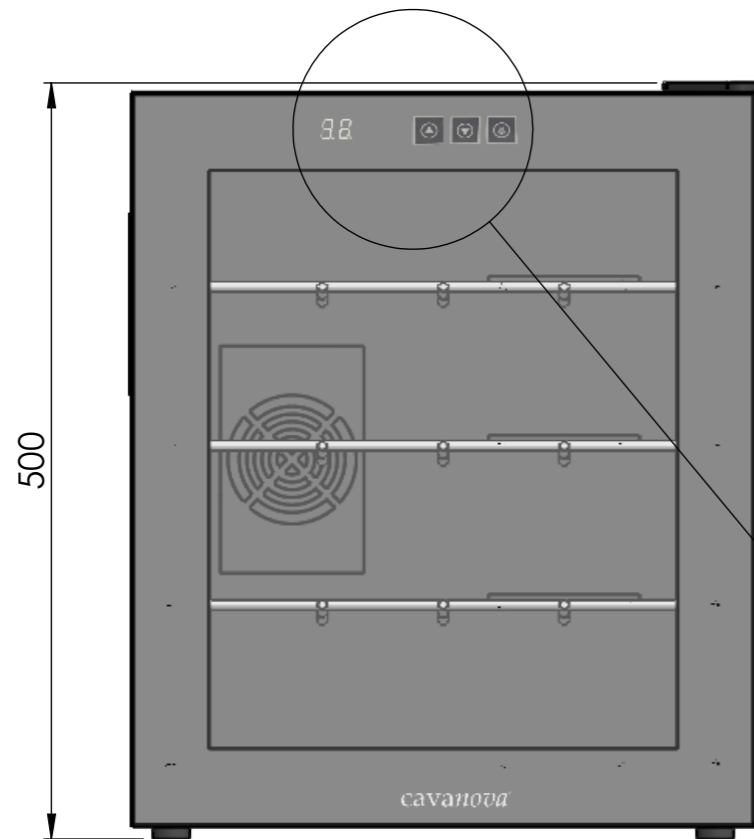

CV004P

Notes:

	Date	Name	 <small>THE INFORMATION CONTAINED IN THIS DRAWING IS THE SOLE PROPERTY OF CAVANOVA. ANY REPRODUCTION IN PART OR AS A WHOLE WITHOUT THE WRITTEN PERMISSION OF CAVANOVA IS PROHIBITED.</small>
Design:	03/12/2018	Diego	
Checked:		Diego	
Modified:		Diego	
Scale: 1:10	Part name: CV004P		Top assembly: CV004P
	Description:		Client:
	Vinoteca para 4 botellas		Material:
			Reference: CV004P
			Count:
			Pages: 1 OF 4

ALZADO

PLANTA

PERFIL

Control táctil

DATOS TÉCNICOS	
Volumen	14L
Botellas	4 botellas
Frecuencia	50-60Hz
Consumo	0.35(15°C)
Voltaje	220/240-110/115V
Ruido	38db
Humedad interior	>70% RH
Sistema de frío	termoeléctrico
Rango de temperatura	12-18°C

Sign:

Scale: 1:10
Unit:

Part name: CV004P

Top assembly: CV004P

Description:
Vinoteca para 4 botellas

Client:
Material:
Reference: CV004P
Count:
Pages: 2 OF 4

4 baldas cromadas

ALZADO

MEDIDAS RECOMENDADAS	
ALTURA	50mm de margen
ANCHURA	50mm por cada lado
PROFUNDIDAD	100mm de margen

DENTRO DE UN MUEBLE

SECCIÓN B-B

HUECO PARA VINOTECA

COLGADO EN UNA PARED

Date	Name	 <small>THE INFORMATION CONTAINED IN THIS DRAWING IS THE SOLE PROPERTY OF CAVANOVA WINE S.L. IN MÁLAGA, SPAIN. ANY REPRODUCTION IN PART OR AS A WHOLE WITHOUT THE WRITTEN PERMISSION OF CAVANOVA WINE S.L. IS PROHIBITED.</small>		
Design: 09/10/2018	Diego			
Checked:	Diego	Part name: CV004P-ENTORNO	Top assembly: CV018M	Client: Cavanova
Modified:	Diego			Material: Varios
Scale: 1:10		Description: Empotramiento del equipo (built-in)	Reference: CV004P-ENTORNO	Count:
Unit: mm				Pages: 4 OF 4