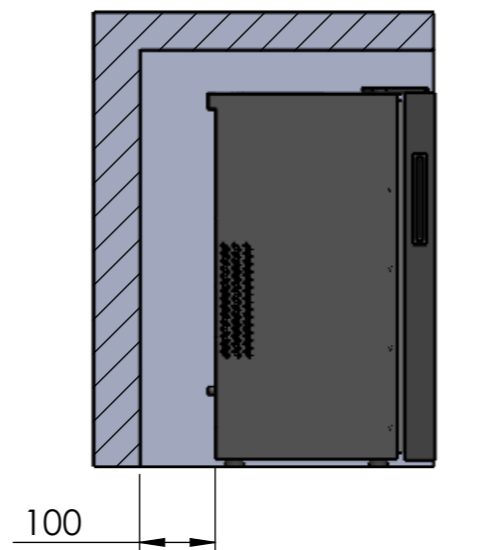

soporte para colgar en una pared

ventilación

topes de plastico

PLANTA

210° max. apertura

DATOS TÉCNICOS

Volumen	14L
Botellas	4 botellas
Frecuencia	50-60Hz
Consumo	0.35(15°C)
Voltaje	220/240-110/115V
Ruido	38db
Humedad interior	>70% RH
Sistema de frío	termoeléctrico
Rango de temperatura	12-18°C

	Date	Name	 <p>THE INFORMATION CONTAINED IN THIS DRAWING IS THE SOLE PROPERTY OF CAVANOVA WINE S.L. IN MÁLAGA, SPAIN. ANY REPRODUCTION IN PART OR AS A WHOLE WITHOUT THE WRITTEN PERMISSION OF CAVANOVA WINE S.L. IS PROHIBITED.</p>	
Design:	03/12/2018	Diego		
Checked:		Diego		
Modified:		Diego		
Scale: 1:10	Part name: CV004P		Top assembly: CV018M	
Unit:				
Sign: 	Description: Apertura de puerta		Client:	
			Material:	
			Reference: CV004P	
			Count:	
				Pages: 3 OF 4

MEDIDAS RECOMENDADAS	
ALTURA	50mm de margen
ANCHURA	50mm por cada lado
PROFUNDIDAD	100mm de margen

DENTRO DE UN MUEBLE

SECCIÓN B-B

HUECO PARA VINOTECA

COLGADO EN UNA PARED

Date	Name	 <small>THE INFORMATION CONTAINED IN THIS DRAWING IS THE SOLE PROPERTY OF CAVANOVA WINE S.L. IN MÁLAGA, SPAIN. ANY REPRODUCTION IN PART OR AS A WHOLE WITHOUT THE WRITTEN PERMISSION OF CAVANOVA WINE S.L. IS PROHIBITED.</small>		
Design: 09/10/2018	Diego			
Checked:	Diego	Part name: CV004P-ENTORNO	Top assembly: CV018M	Client: Cavanova
Modified:	Diego			Material: Varios
Scale: 1:10		Description: Empotramiento del equipo (built-in)	Reference: CV004P-ENTORNO	Count:
Unit: mm				Pages: 4 OF 4