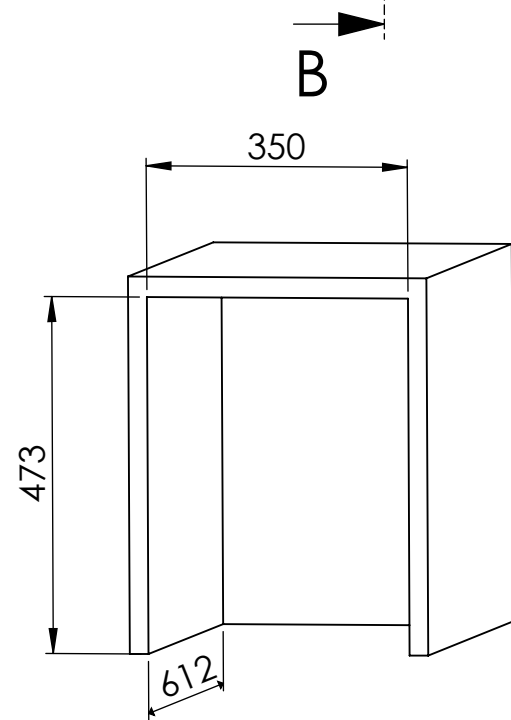

CV008NS

Notes:		Date	Name	 <small>THE INFORMATION CONTAINED IN THIS DRAWING IS THE SOLE PROPERTY OF CAVANOVA. ANY REPRODUCTION IN PART OR AS A WHOLE WITHOUT THE WRITTEN PERMISSION OF CAVANOVA IS PROHIBITED.</small>
	Design:	03/12/2018	Diego	
	Checked:		Diego	
	Modified:		Diego	Client:
	Scale: 1:10	Part name: CV008NS	Top assembly: CV008NS	Material:
		Description:	Reference: CV008NS	
		Vinoteca para 8 botellas	Count:	
			Pages: 1 OF 4	

Sign:

Scale: 1:10	Part name: CV008NS	Top assembly: CV008NS	Client:
Unit:			Material:
	Description: Vinoteca para 8 botellas		Reference: CV008NS
			Count:
			Pages: 2 OF 4

Client:
Material:
Reference: CV008NS
Count:
Pages: 2 OF 4

	Date	Name
Design:	03/12/2018	Diego
Checked:		Diego
Modified:		Diego
Scale: 1:10	Part name: CV008NS	
Unit:	Top assembly: CV008NS	

cavano

THE INFORMATION CONTAINED IN THIS DRAWING IS THE SOLE PROPERTY OF CAVANOVA WINE S.L. IN MÁLAGA, SPAIN. ANY REPRODUCTION IN PART OR AS A WHOLE WITHOUT THE WRITTEN PERMISSION OF CAVANOVA WINE S.L. IS PROHIBITED.

Sign:

Description:
Apertura de puerta

Client:
Material:
Reference: CV008NS
Count:
Pages: 3 OF 4

SECCIÓN B-B
ESCALA 1 : 5

Medidas para hueco

NO OBSTRUIR VENTILACIÓN

	Date	Name	 <small>THE INFORMATION CONTAINED IN THIS DRAWING IS THE SOLE PROPERTY OF CAVANOVA WINE S.L. IN MÁLAGA, SPAIN. ANY REPRODUCTION IN PART OR AS A WHOLE WITHOUT THE WRITTEN PERMISSION OF CAVANOVA WINE S.L. IS PROHIBITED.</small>	
Design:	09/10/2018	Diego		
Checked:		Diego		
Modified:		Diego		
Sign:	Scale: 1:10	Part name: CV008NS-ENTORNO	Top assembly: CV008ns	Client: Cavanova
	Unit: mm			Material: Varios
	Description: Empotramiento del equipo (built-in)			Reference: CV008NS-ENTORNO
				Count:
				Pages: 4 OF 4