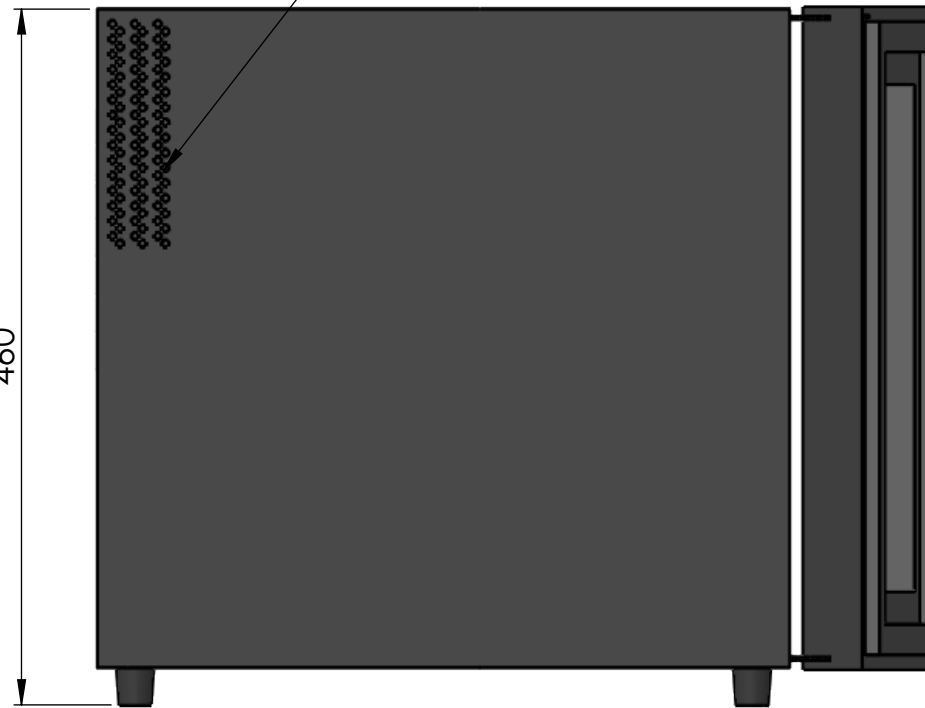

4 baldas cromadas

ALZADO

250

Ventilación

460

PERFIL

Ventilación

PLANTA

170° max. apertura

DATOS TÉCNICOS

Volumen	23L
Botellas	8
Frecuencia	50-60hz
Consumo	0.5(15°C)
Voltaje	220/240-110/115V
Ruido	38db
Humedad interior	>70% RH
Sistema de frío	Termoeléctrico
Rango de temperatura	8-18°C

	Date	Name
Design:	03/12/2018	Diego
Checked:		Diego
Modified:		Diego
Scale: 1:10	Part name: CV008NS	
Unit:	Top assembly: CV008NS	

cavano

THE INFORMATION CONTAINED IN THIS DRAWING IS THE SOLE PROPERTY OF CAVANOVA WINE S.L. IN MÁLAGA, SPAIN. ANY REPRODUCTION IN PART OR AS A WHOLE WITHOUT THE WRITTEN PERMISSION OF CAVANOVA WINE S.L. IS PROHIBITED.

Sign:

Description:
Apertura de puerta

Client:
Material:
Reference: CV008NS
Count:
Pages: 3 OF 4