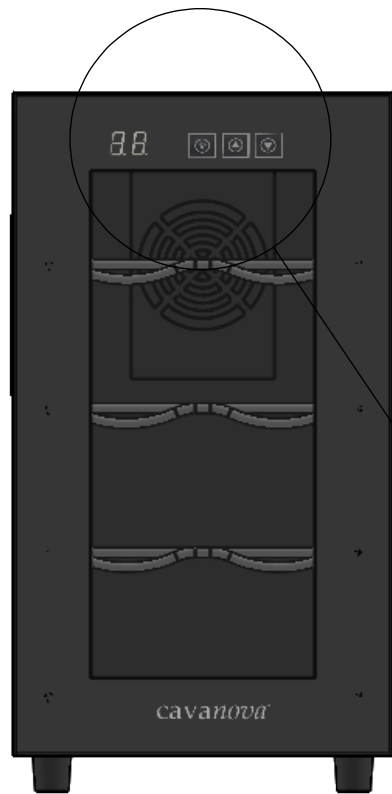

CV008NS

Notes:		Date	Name	 <small>THE INFORMATION CONTAINED IN THIS DRAWING IS THE SOLE PROPERTY OF CAVANOVA. ANY REPRODUCTION IN PART OR AS A WHOLE WITHOUT THE WRITTEN PERMISSION OF CAVANOVA IS PROHIBITED.</small>
	Design:	03/12/2018	Diego	
	Checked:		Diego	
	Modified:		Diego	Client:
	Scale: 1:10	Part name: CV008NS	Top assembly: CV008NS	Material:
		Description:	Reference: CV008NS	
		Vinoteca para 8 botellas	Count:	
			Pages: 1 OF 4	

ALZADO

PERFIL

PLANTA

control táctil temperatura y luz

DATOS TÉCNICOS	
Volumen	23L
Botellas	8
Frecuencia	50-60hz
Consumo	0.5(15°C)
Voltaje	220/240-110/115V
Ruido	38db
Humedad interior	>70% RH
Sistema de frío	Termoeléctrico
Rango de temperatura	8-18°C

Sign:

Scale: 1:10	Part name: CV008NS	Top assembly: CV008NS	Client:
Unit:			Material:
	Description: Vinoteca para 8 botellas		Reference: CV008NS
			Count:
			Pages: 2 OF 4

Client:
Material:
Reference: CV008NS
Count:
Pages: 2 OF 4

	Date	Name
Design:	03/12/2018	Diego
Checked:		Diego
Modified:		Diego
Scale: 1:10	Part name: CV008NS	
Unit:	Top assembly: CV008NS	

cavano

THE INFORMATION CONTAINED IN THIS DRAWING IS THE SOLE PROPERTY OF CAVANOVA WINE S.L. IN MÁLAGA, SPAIN. ANY REPRODUCTION IN PART OR AS A WHOLE WITHOUT THE WRITTEN PERMISSION OF CAVANOVA WINE S.L. IS PROHIBITED.