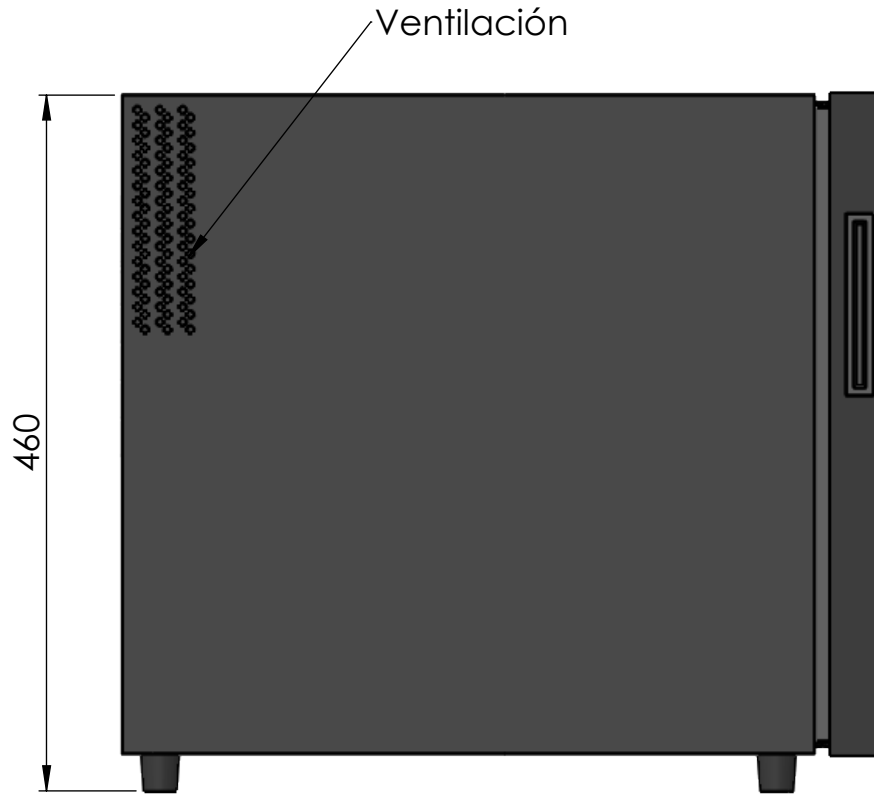

CV008NS

Notes:		Date	Name	 <small>THE INFORMATION CONTAINED IN THIS DRAWING IS THE SOLE PROPERTY OF CAVANOVA. ANY REPRODUCTION IN PART OR AS A WHOLE WITHOUT THE WRITTEN PERMISSION OF CAVANOVA IS PROHIBITED.</small>
	Design:	03/12/2018	Diego	
	Checked:		Diego	
	Modified:		Diego	Client:
	Scale: 1:10	Part name: CV008NS	Top assembly: CV008NS	Material:
		Description:	Reference: CV008NS	
		Vinoteca para 8 botellas	Count:	
			Pages: 1 OF 4	

ALZADO

PERFIL

PLANTA

control táctil temperatura y luz

DATOS TÉCNICOS	
Volumen	23L
Botellas	8
Frecuencia	50-60hz
Consumo	0.5(15°C)
Voltaje	220/240-110/115V
Ruido	38db
Humedad interior	>70% RH
Sistema de frío	Termoeléctrico
Rango de temperatura	8-18°C

Sign:

Scale: 1:10	Part name: CV008NS	Top assembly: CV008NS	Client:
Unit:			Material:
	Description: Vinoteca para 8 botellas		Reference: CV008NS
			Count:
			Pages: 2 OF 4

Client:
Material:
Reference: CV008NS
Count:
Pages: 2 OF 4

	Date	Name
Design:	03/12/2018	Diego
Checked:		Diego
Modified:		Diego
Scale: 1:10	Part name: CV008NS	
Unit:	Top assembly: CV008NS	

cavano

THE INFORMATION CONTAINED IN THIS DRAWING IS THE SOLE PROPERTY OF CAVANOVA WINE S.L. IN MÁLAGA, SPAIN. ANY REPRODUCTION IN PART OR AS A WHOLE WITHOUT THE WRITTEN PERMISSION OF CAVANOVA WINE S.L. IS PROHIBITED.