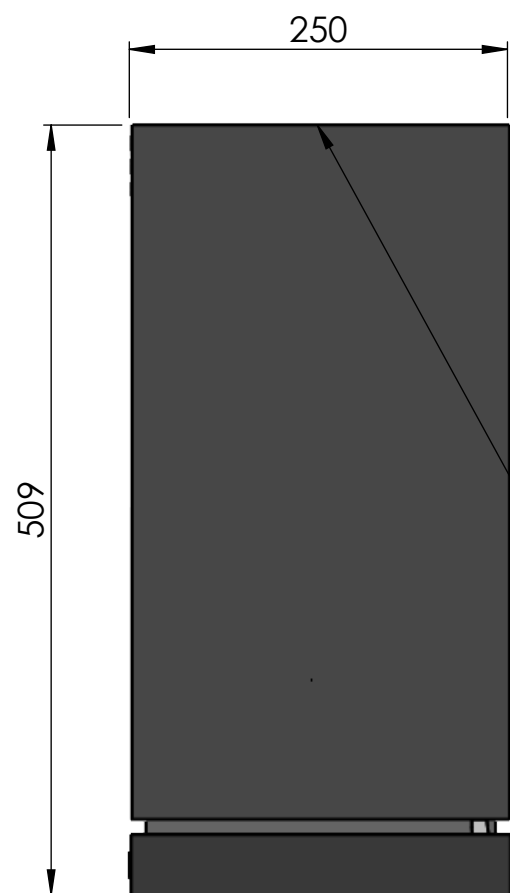

CV008NS

Notes:		Date	Name	 <small>THE INFORMATION CONTAINED IN THIS DRAWING IS THE SOLE PROPERTY OF CAVANOVA. ANY REPRODUCTION IN PART OR AS A WHOLE WITHOUT THE WRITTEN PERMISSION OF CAVANOVA IS PROHIBITED.</small>
	Design:	03/12/2018	Diego	
	Checked:		Diego	
	Modified:		Diego	Client:
	Scale: 1:10	Part name: CV008NS	Top assembly: CV008NS	Material:
		Description:	Reference: CV008NS	
		Vinoteca para 8 botellas	Count:	
			Pages: 1 OF 4	

ALZADO

PERFIL

PLANTA

control táctil temperatura y luz

DATOS TÉCNICOS	
Volumen	23L
Botellas	8
Frecuencia	50-60hz
Consumo	0.5(15°C)
Voltaje	220/240-110/115V
Ruido	38db
Humedad interior	>70% RH
Sistema de frío	Termoeléctrico
Rango de temperatura	8-18°C

Sign:

Scale: 1:10	Part name: CV008NS	Top assembly: CV008NS	Client:
Unit:			Material:
	Description: Vinoteca para 8 botellas		Reference: CV008NS
			Count:
			Pages: 2 OF 4

Client:
Material:
Reference: CV008NS
Count:
Pages: 2 OF 4

	Date	Name
Design:	03/12/2018	Diego
Checked:		Diego
Modified:		Diego
Scale: 1:10	Part name: CV008NS	
Unit:	Top assembly: CV008NS	

cavano

THE INFORMATION CONTAINED IN THIS DRAWING IS THE SOLE PROPERTY OF CAVANOVA WINE S.L. IN MÁLAGA, SPAIN. ANY REPRODUCTION IN PART OR AS A WHOLE WITHOUT THE WRITTEN PERMISSION OF CAVANOVA WINE S.L. IS PROHIBITED.