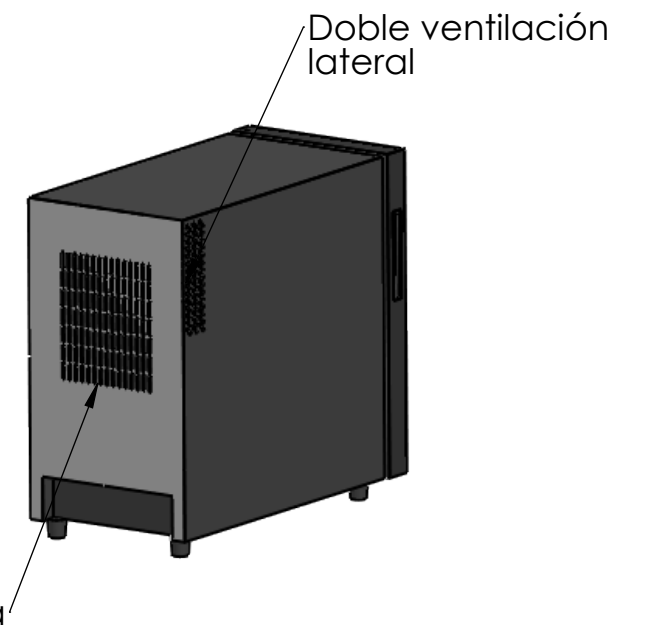

	Date	Name
Design:	03/12/2018	Diego
Checked:		Diego
Modified:		Diego
Scale: 1:10	Part name: CV008NS	
Unit:	Top assembly: CV008NS	

cavano

THE INFORMATION CONTAINED IN THIS DRAWING IS THE SOLE PROPERTY OF CAVANOVA WINE S.L. IN MÁLAGA, SPAIN. ANY REPRODUCTION IN PART OR AS A WHOLE WITHOUT THE WRITTEN PERMISSION OF CAVANOVA WINE S.L. IS PROHIBITED.

Sign:

Description:
Apertura de puerta

Client:
Material:
Reference: CV008NS
Count:
Pages: 3 OF 4

SECCIÓN B-B
ESCALA 1 : 5

Medidas para hueco

NO OBSTRUIR VENTILACIÓN

	Date	Name	 <small>THE INFORMATION CONTAINED IN THIS DRAWING IS THE SOLE PROPERTY OF CAVANOVA WINE S.L. IN MÁLAGA, SPAIN. ANY REPRODUCTION IN PART OR AS A WHOLE WITHOUT THE WRITTEN PERMISSION OF CAVANOVA WINE S.L. IS PROHIBITED.</small>	
Design:	09/10/2018	Diego		
Checked:		Diego		
Modified:		Diego		
Sign:	Scale: 1:10	Part name: CV008NS-ENTORNO	Top assembly: CV008ns	Client: Cavanova
	Unit: mm			Material: Varios
	Description: Empotramiento del equipo (built-in)			Reference: CV008NS-ENTORNO
				Count:
				Pages: 4 OF 4