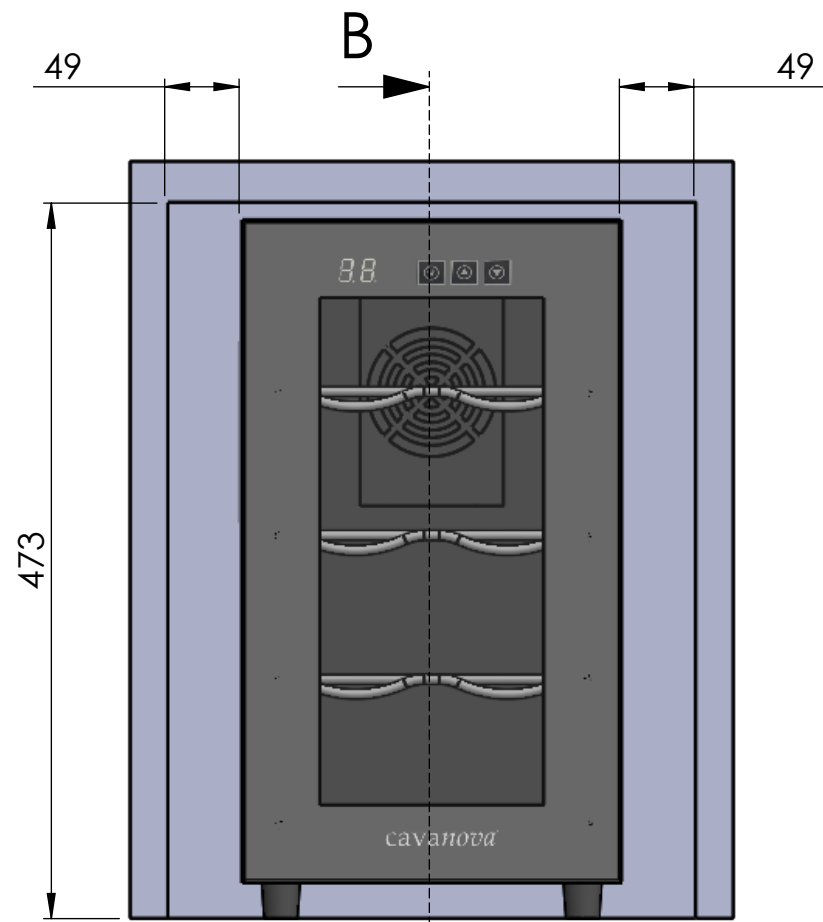

	Date	Name
Design:	03/12/2018	Diego
Checked:		Diego
Modified:		Diego
Scale: 1:10	Part name: CV008NS	
Unit:	Top assembly: CV008NS	

cavano

THE INFORMATION CONTAINED IN THIS DRAWING IS THE SOLE PROPERTY OF CAVANOVA WINE S.L. IN MÁLAGA, SPAIN. ANY REPRODUCTION IN PART OR AS A WHOLE WITHOUT THE WRITTEN PERMISSION OF CAVANOVA WINE S.L. IS PROHIBITED.

Sign:

Description:
Apertura de puerta

Client:
Material:
Reference: CV008NS
Count:
Pages: 3 OF 4

SECCIÓN B-B
ESCALA 1 : 5

Medidas para hueco

NO OBSTRUIR VENTILACIÓN

	Date	Name	 <small>THE INFORMATION CONTAINED IN THIS DRAWING IS THE SOLE PROPERTY OF CAVANOVA WINE S.L. IN MÁLAGA, SPAIN. ANY REPRODUCTION IN PART OR AS A WHOLE WITHOUT THE WRITTEN PERMISSION OF CAVANOVA WINE S.L. IS PROHIBITED.</small>	
Design:	09/10/2018	Diego		
Checked:		Diego		
Modified:		Diego		
Sign:	Scale: 1:10	Part name: CV008NS-ENTORNO	Top assembly: CV008ns	Client: Cavanova
	Unit: mm			Material: Varios
	Description: Empotramiento del equipo (built-in)			Reference: CV008NS-ENTORNO
				Count:
				Pages: 4 OF 4