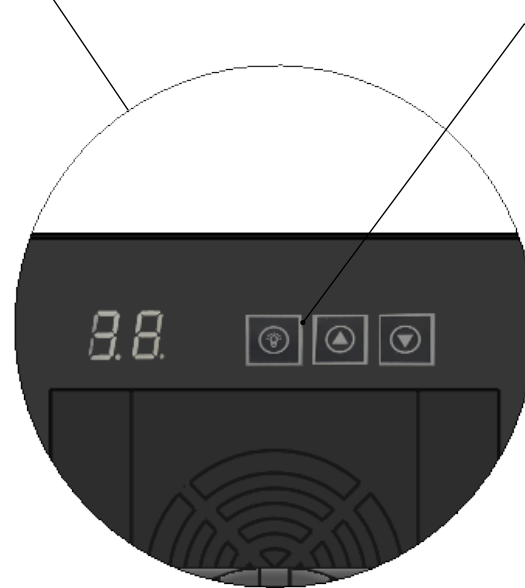

CV008NS

Notes:		Date	Name	 <small>THE INFORMATION CONTAINED IN THIS DRAWING IS THE SOLE PROPERTY OF CAVANOVA. ANY REPRODUCTION IN PART OR AS A WHOLE WITHOUT THE WRITTEN PERMISSION OF CAVANOVA IS PROHIBITED.</small>
	Design:	03/12/2018	Diego	
	Checked:		Diego	
	Modified:		Diego	Client:
	Scale: 1:10	Part name: CV008NS	Top assembly: CV008NS	Material:
		Description:	Reference: CV008NS	
		Vinoteca para 8 botellas	Count:	
			Pages: 1 OF 4	

ALZADO

PERFIL

PLANTA

control táctil temperatura y luz

DATOS TÉCNICOS	
Volumen	23L
Botellas	8
Frecuencia	50-60hz
Consumo	0.5(15°C)
Voltaje	220/240-110/115V
Ruido	38db
Humedad interior	>70% RH
Sistema de frío	Termoeléctrico
Rango de temperatura	8-18°C

Sign:

Scale: 1:10	Part name: CV008NS	Top assembly: CV008NS	Client:
Unit:			Material:
	Description: Vinoteca para 8 botellas		Reference: CV008NS
			Count:
			Pages: 2 OF 4

Client:
Material:
Reference: CV008NS
Count:
Pages: 2 OF 4