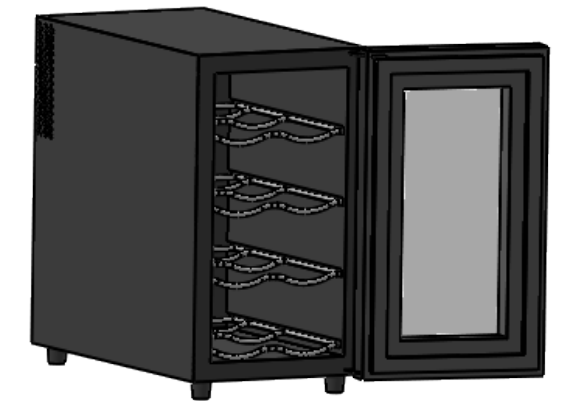

4 baldas cromadas

ALZADO

250

Ventilación

460

PERFIL

Ventilación

PLANTA

170° max. apertura

DATOS TÉCNICOS

Volumen	23L
Botellas	8
Frecuencia	50-60hz
Consumo	0.5(15°C)
Voltaje	220/240-110/115V
Ruido	38db
Humedad interior	>70% RH
Sistema de frío	Termoeléctrico
Rango de temperatura	8-18°C

	Date	Name
Design:	03/12/2018	Diego
Checked:		Diego
Modified:		Diego
Scale: 1:10	Part name: CV008NS	
Unit:	Top assembly: CV008NS	

cavano

THE INFORMATION CONTAINED IN THIS DRAWING IS THE SOLE PROPERTY OF CAVANOVA WINE S.L. IN MÁLAGA, SPAIN. ANY REPRODUCTION IN PART OR AS A WHOLE WITHOUT THE WRITTEN PERMISSION OF CAVANOVA WINE S.L. IS PROHIBITED.

Sign:

Description:
Apertura de puerta

Client:
Material:
Reference: CV008NS
Count:
Pages: 3 OF 4