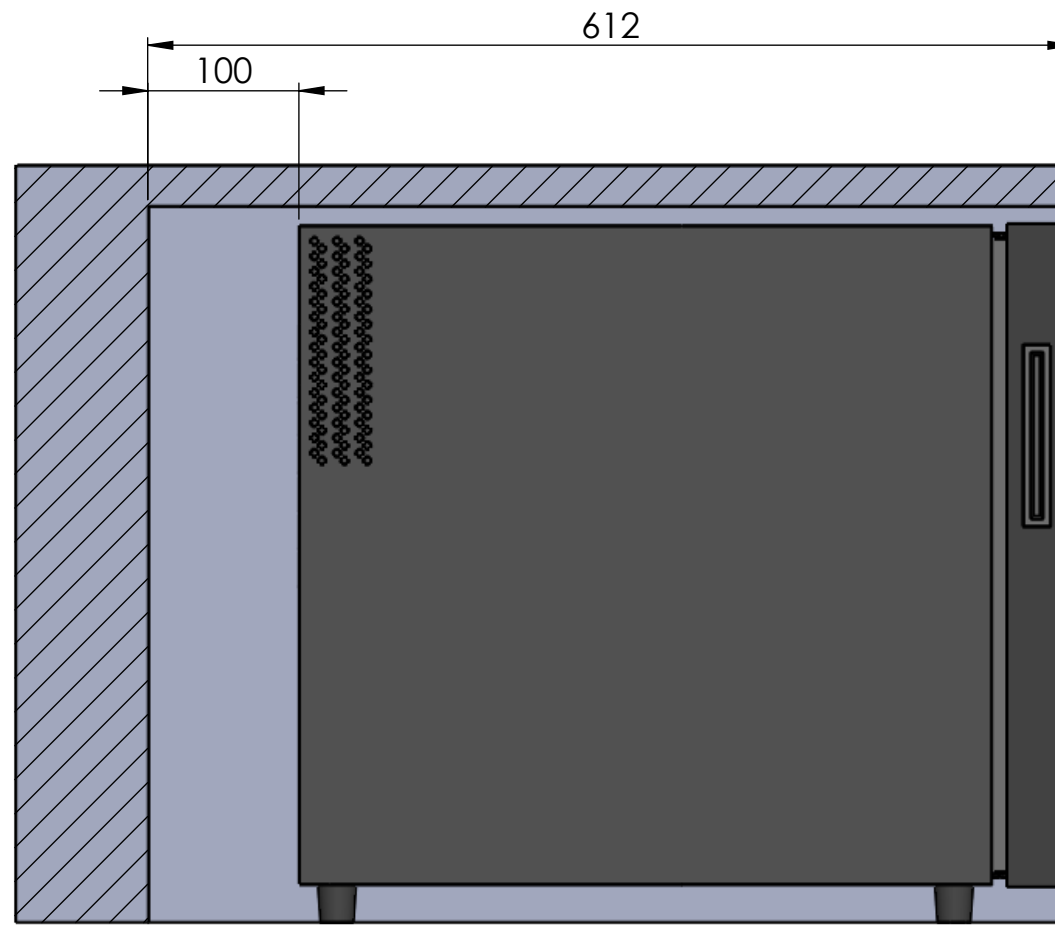

	Date	Name
Design:	03/12/2018	Diego
Checked:		Diego
Modified:		Diego
Scale: 1:10	Part name: CV008NS	
Unit:	Top assembly: CV008NS	

cavano

THE INFORMATION CONTAINED IN THIS DRAWING IS THE SOLE PROPERTY OF CAVANOVA WINE S.L. IN MÁLAGA, SPAIN. ANY REPRODUCTION IN PART OR AS A WHOLE WITHOUT THE WRITTEN PERMISSION OF CAVANOVA WINE S.L. IS PROHIBITED.

Sign:

Description:
Apertura de puerta

Client:
Material:
Reference: CV008NS
Count:
Pages: 3 OF 4

SECCIÓN B-B
ESCALA 1 : 5

Medidas para hueco

NO OBSTRUIR VENTILACIÓN

	Date	Name	 <small>THE INFORMATION CONTAINED IN THIS DRAWING IS THE SOLE PROPERTY OF CAVANOVA WINE S.L. IN MÁLAGA, SPAIN. ANY REPRODUCTION IN PART OR AS A WHOLE WITHOUT THE WRITTEN PERMISSION OF CAVANOVA WINE S.L. IS PROHIBITED.</small>	
Design:	09/10/2018	Diego		
Checked:		Diego		
Modified:		Diego		
Sign:	Scale: 1:10	Part name: CV008NS-ENTORNO	Top assembly: CV008ns	Client: Cavanova
	Unit: mm			Material: Varios
	Description: Empotramiento del equipo (built-in)			Reference: CV008NS-ENTORNO
				Count:
				Pages: 4 OF 4