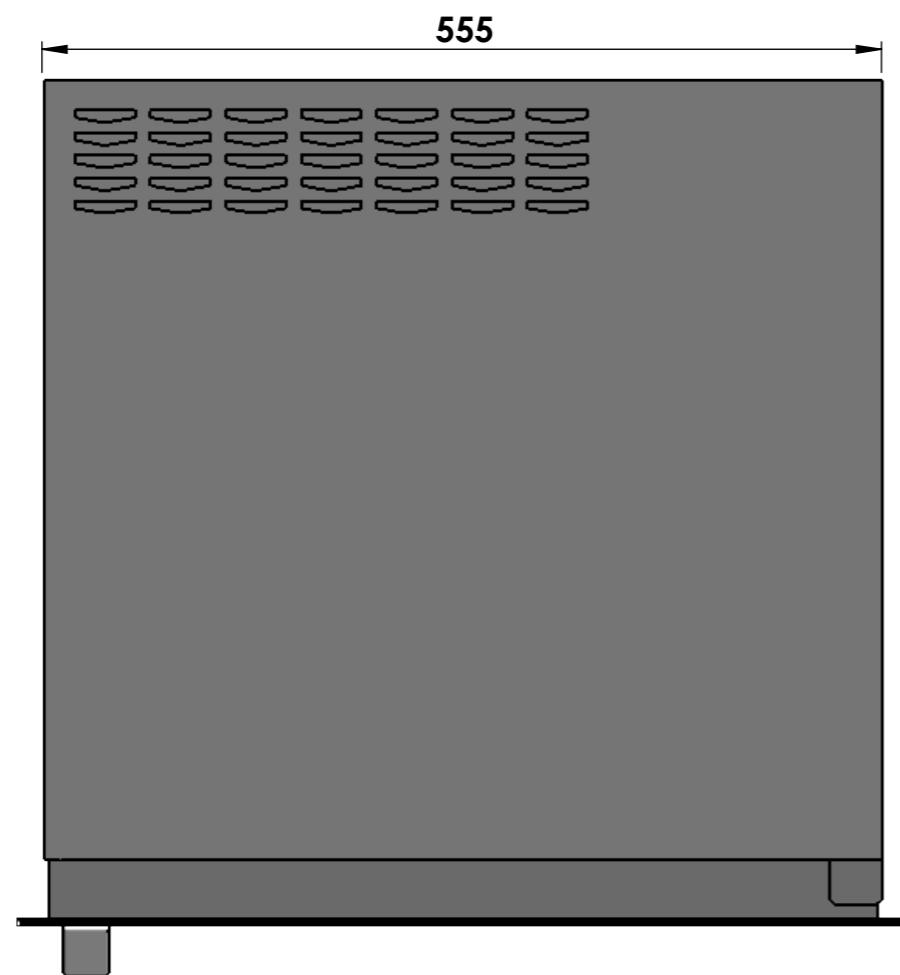

**Sign:**

	Date	Name	 <small>THE INFORMATION CONTAINED IN THIS DRAWING IS THE SOLE PROPERTY OF CAVANOVA WINE S.L. IN MÁLAGA, SPAIN. ANY REPRODUCTION IN PART OR AS A WHOLE WITHOUT THE WRITTEN PERMISSION OF CAVANOVA WINE S.L. IS PROHIBITED.</small>
Design:	05/11/2018		
Checked:			
Modified:			
Scale: <b>1:10</b>	Part name:	Top assembly:	Client:
Unit:	<b>CV024KT</b>	<b>CV024KT</b>	Material: Acero pintado
	Description:		Reference: cv024KT
	<b>Vinoteca para 24 botellas</b>		Count:
			Pages: <b>1 OF 4</b>

	Date	Name	 <small>THE INFORMATION CONTAINED IN THIS DRAWING IS THE SOLE PROPERTY OF CAVANOVA WINE S.L. IN MÁLAGA, SPAIN. ANY REPRODUCTION IN PART OR AS A WHOLE WITHOUT THE WRITTEN PERMISSION OF CAVANOVA WINE S.L. IS PROHIBITED.</small>
Design:	05/11/2018		
Checked:			
Modified:			
Scale: <b>1:10</b>	Part name:	Top assembly:	Client:
Unit:	<b>CV024KT</b>	<b>CV024KT</b>	Material: Acero pintado
	Description:		Reference: cv024KT
	<b>Vinoteca para 24 botellas</b>		Count:
			Pages: <b>2 OF 4</b>

MEDIDAS HUECO RECOMENDADAS	
ALTO	450mm
LARGO	564mm
PROFUNDO	550mm

**SECCIÓN A-A**  
ESCALA 1 : 10

**Dimensiones de hueco recomendado**

Date	Name	 <small>THE INFORMATION CONTAINED IN THIS DRAWING IS THE SOLE PROPERTY OF CAVANOVA WINE S.L. IN MÁLAGA, SPAIN. ANY REPRODUCTION IN PART OR AS A WHOLE WITHOUT THE WRITTEN PERMISSION OF CAVANOVA WINE S.L. IS PROHIBITED.</small>		
Design: 05/11/2018	Diego			
Checked:	Diego	Part name: CV024KT-ENTORNO	Top assembly: CV024KT	Client: Cavanova
Modified:	Diego			Material: Varios
Scale: 1:20	Unit: mm		Description: <b>Empotramiento del equipo (built-in)</b>	Reference: CV024KT-ENTORNO
				Count:
				Pages: 4 OF 4