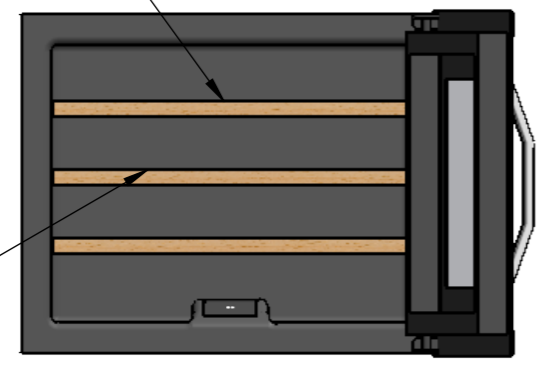

24 Botellas de 750ml

3 baldas de madera

Ventilación superior