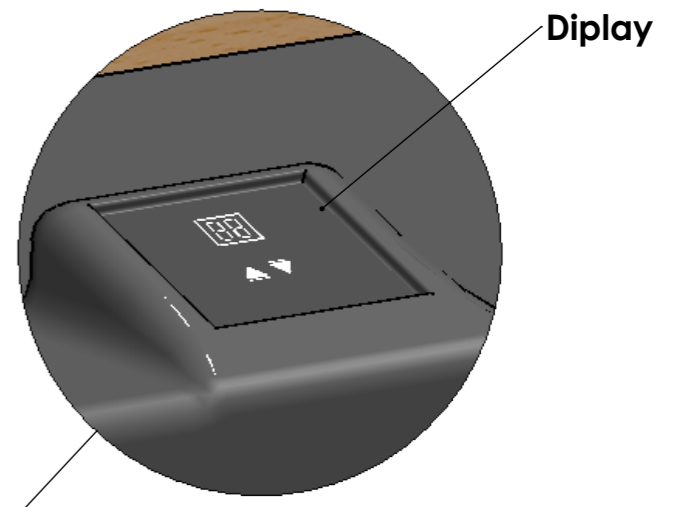

24 Botellas de 750ml

3 baldas de madera

Ventilación superior