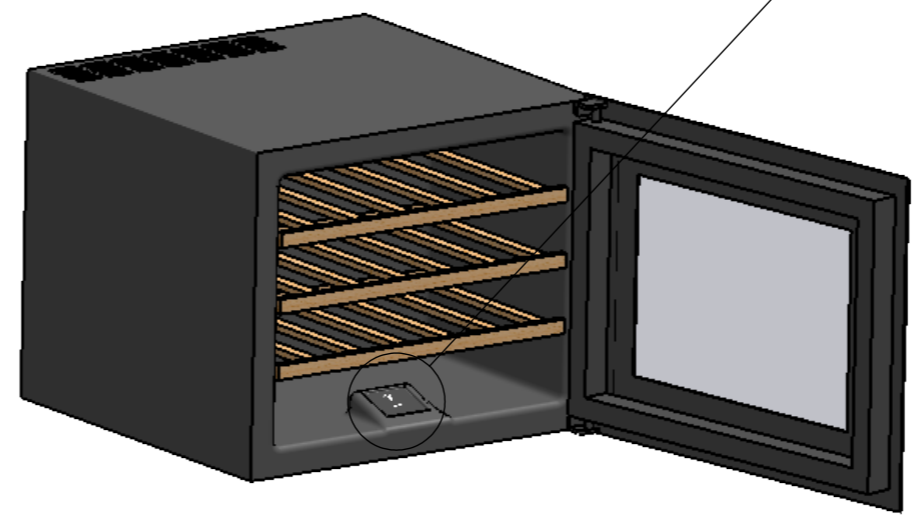

	Date	Name	 <small>THE INFORMATION CONTAINED IN THIS DRAWING IS THE SOLE PROPERTY OF CAVANOVA WINE S.L. IN MÁLAGA, SPAIN. ANY REPRODUCTION IN PART OR AS A WHOLE WITHOUT THE WRITTEN PERMISSION OF CAVANOVA WINE S.L. IS PROHIBITED.</small>
Design:	05/11/2018		
Checked:			
Modified:			
Scale: <b>1:10</b>	Part name:	Top assembly:	Client:
Unit:	<b>CV024KT</b>	<b>CV024KT</b>	Material: Acero pintado
	Description:		Reference: cv024KT
	<b>Vinoteca para 24 botellas</b>		Count:
			Pages: <b>2 OF 4</b>

**Sign:**

24 Botellas de 750ml

3 baldas de madera

Ventilación superior

Trasero del equipo (Condensador y compresor)

	Date	Name	 <p>THE INFORMATION CONTAINED IN THIS DRAWING IS THE SOLE PROPERTY OF CAVANOVA WINE S.L. IN MÁLAGA, SPAIN. ANY REPRODUCTION IN PART OR AS A WHOLE WITHOUT THE WRITTEN PERMISSION OF CAVANOVA WINE S.L. IS PROHIBITED.</p>	
Design:	05/11/2018	Diego		
Checked:		Diego		
Modified:		Diego		
Sign:	Scale: 1:10	Part name: CV024KT	Top assembly: CV024KT	Client:
	Unit:			Material: Acero pintado
	Description:			Reference: cv024KT
	Sistema de apertura			Count:
				Pages: 3 OF 4

MEDIDAS HUECO RECOMENDADAS	
ALTO	450mm
LARGO	564mm
PROFUNDO	550mm

**SECCIÓN A-A**  
ESCALA 1 : 10

**Dimensiones de hueco recomendado**

Date	Name	 <small>THE INFORMATION CONTAINED IN THIS DRAWING IS THE SOLE PROPERTY OF CAVANOVA WINE S.L. IN MÁLAGA, SPAIN. ANY REPRODUCTION IN PART OR AS A WHOLE WITHOUT THE WRITTEN PERMISSION OF CAVANOVA WINE S.L. IS PROHIBITED.</small>		
Design: 05/11/2018	Diego			
Checked:	Diego	Part name: CV024KT-ENTORNO	Top assembly: CV024KT	Client: Cavanova
Modified:	Diego			Material: Varios
Scale: 1:20	Unit: mm		Description: <b>Empotramiento del equipo (built-in)</b>	Reference: CV024KT-ENTORNO
				Count:
				Pages: 4 OF 4