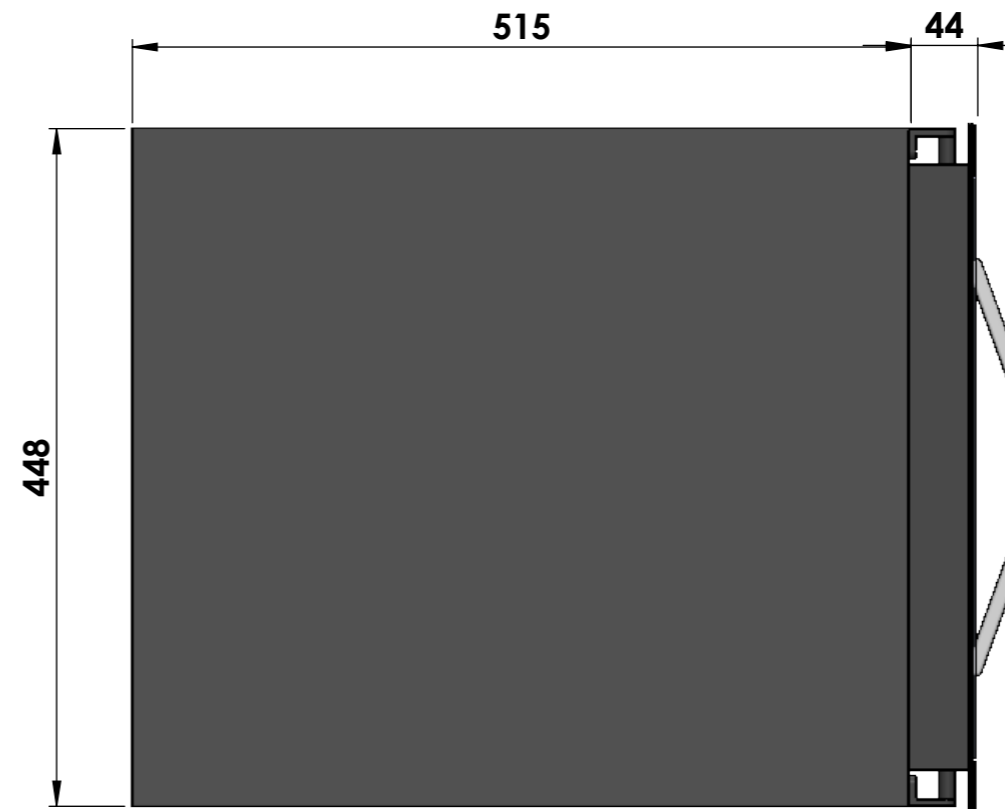

**Sign:**

	Date	Name	 <small>THE INFORMATION CONTAINED IN THIS DRAWING IS THE SOLE PROPERTY OF CAVANOVA WINE S.L. IN MÁLAGA, SPAIN. ANY REPRODUCTION IN PART OR AS A WHOLE WITHOUT THE WRITTEN PERMISSION OF CAVANOVA WINE S.L. IS PROHIBITED.</small>
Design:	05/11/2018		
Checked:			
Modified:			
Scale: <b>1:10</b>	Part name:	Top assembly:	Client:
Unit:	<b>CV024KT</b>	<b>CV024KT</b>	Material: Acero pintado
	Description:		Reference: cv024KT
	<b>Vinoteca para 24 botellas</b>		Count:
			Pages: <b>1 OF 4</b>

	Date	Name	 <small>THE INFORMATION CONTAINED IN THIS DRAWING IS THE SOLE PROPERTY OF CAVANOVA WINE S.L. IN MÁLAGA, SPAIN. ANY REPRODUCTION IN PART OR AS A WHOLE WITHOUT THE WRITTEN PERMISSION OF CAVANOVA WINE S.L. IS PROHIBITED.</small>
Design:	05/11/2018		
Checked:			
Modified:			
Scale: <b>1:10</b>	Part name:	Top assembly:	Client:
Unit:	<b>CV024KT</b>	<b>CV024KT</b>	Material: Acero pintado
	Description:		Reference: cv024KT
	<b>Vinoteca para 24 botellas</b>		Count:
			Pages: <b>2 OF 4</b>

MEDIDAS HUECO RECOMENDADAS	
ALTO	450mm
LARGO	564mm
PROFUNDO	550mm

**SECCIÓN A-A**  
ESCALA 1 : 10

**Dimensiones de hueco recomendado**

Date	Name	 <small>THE INFORMATION CONTAINED IN THIS DRAWING IS THE SOLE PROPERTY OF CAVANOVA WINE S.L. IN MÁLAGA, SPAIN. ANY REPRODUCTION IN PART OR AS A WHOLE WITHOUT THE WRITTEN PERMISSION OF CAVANOVA WINE S.L. IS PROHIBITED.</small>		
Design: 05/11/2018	Diego			
Checked:	Diego	Part name: CV024KT-ENTORNO	Top assembly: CV024KT	Client: Cavanova
Modified:	Diego			Material: Varios
Scale: 1:20	Unit: mm		Description: <b>Empotramiento del equipo (built-in)</b>	Reference: CV024KT-ENTORNO
				Count:
				Pages: 4 OF 4