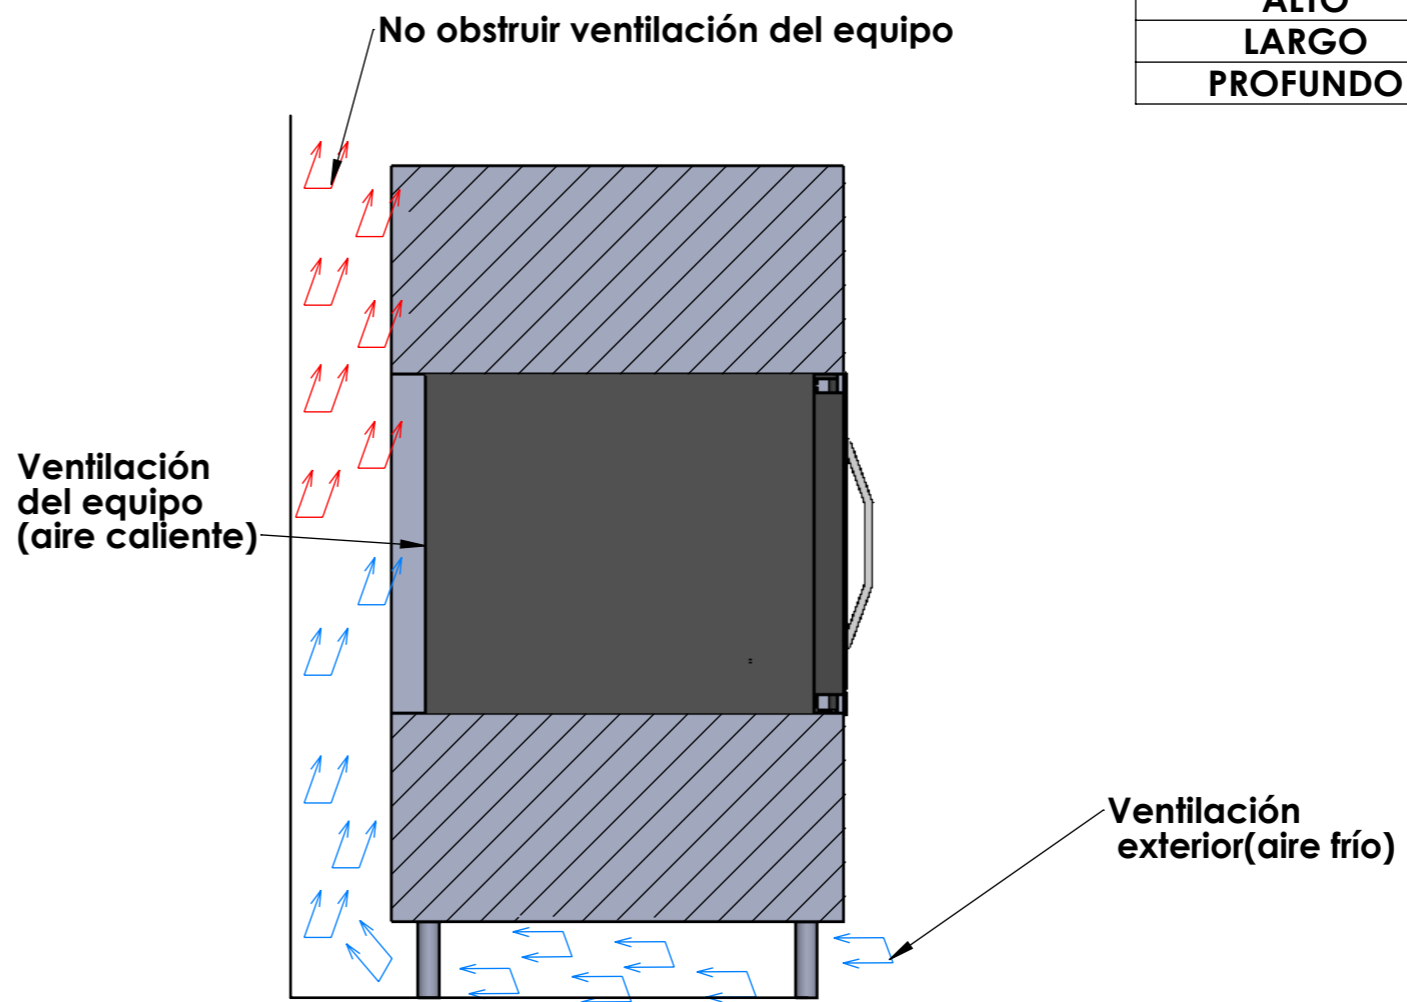

**Sign:**

24 Botellas de 750ml

3 baldas de madera

Ventilación superior

Trasero del equipo (Condensador y compresor)

	Date	Name	 <p>THE INFORMATION CONTAINED IN THIS DRAWING IS THE SOLE PROPERTY OF CAVANOVA WINE S.L. IN MÁLAGA, SPAIN. ANY REPRODUCTION IN PART OR AS A WHOLE WITHOUT THE WRITTEN PERMISSION OF CAVANOVA WINE S.L. IS PROHIBITED.</p>	
Design:	05/11/2018	Diego		
Checked:		Diego		
Modified:		Diego		
Sign:	Scale: 1:10	Part name: CV024KT	Top assembly: CV024KT	Client:
	Unit:			Material: Acero pintado
	Description:			Reference: cv024KT
	Sistema de apertura			Count:
				Pages: 3 OF 4

MEDIDAS HUECO RECOMENDADAS	
ALTO	450mm
LARGO	564mm
PROFUNDO	550mm

**SECCIÓN A-A**  
ESCALA 1 : 10

**Dimensiones de hueco recomendado**

Date	Name	 <small>THE INFORMATION CONTAINED IN THIS DRAWING IS THE SOLE PROPERTY OF CAVANOVA WINE S.L. IN MÁLAGA, SPAIN. ANY REPRODUCTION IN PART OR AS A WHOLE WITHOUT THE WRITTEN PERMISSION OF CAVANOVA WINE S.L. IS PROHIBITED.</small>		
Design: 05/11/2018	Diego			
Checked:	Diego	Part name: CV024KT-ENTORNO	Top assembly: CV024KT	Client: Cavanova
Modified:	Diego			Material: Varios
Scale: 1:20	Unit: mm		Description: <b>Empotramiento del equipo (built-in)</b>	Reference: CV024KT-ENTORNO
				Count:
				Pages: 4 OF 4