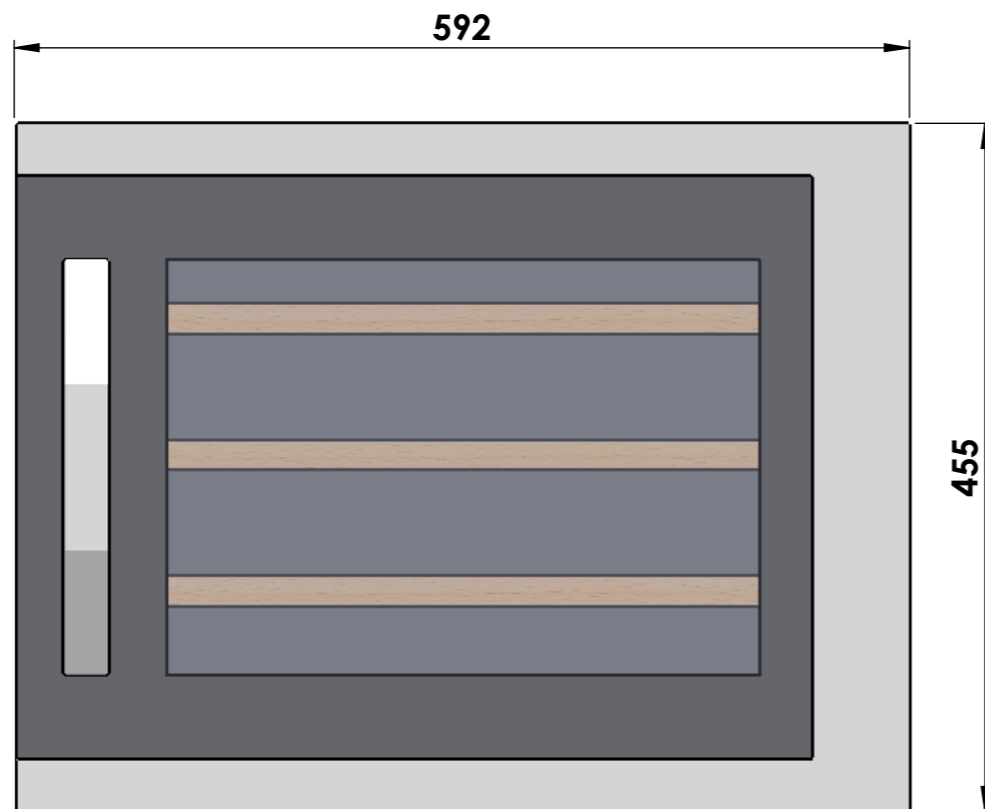

**Sign:**

	Date	Name	 <small>THE INFORMATION CONTAINED IN THIS DRAWING IS THE SOLE PROPERTY OF CAVANOVA WINE S.L. IN MÁLAGA, SPAIN. ANY REPRODUCTION IN PART OR AS A WHOLE WITHOUT THE WRITTEN PERMISSION OF CAVANOVA WINE S.L. IS PROHIBITED.</small>
Design:	05/11/2018		
Checked:			
Modified:			
Scale: <b>1:10</b>	Part name:	Top assembly:	Client:
Unit:	<b>CV024KT</b>	<b>CV024KT</b>	Material: Acero pintado
	Description:		Reference: cv024KT
	<b>Vinoteca para 24 botellas</b>		Count:
			Pages: <b>1 OF 4</b>

	Date	Name	 <small>THE INFORMATION CONTAINED IN THIS DRAWING IS THE SOLE PROPERTY OF CAVANOVA WINE S.L. IN MÁLAGA, SPAIN. ANY REPRODUCTION IN PART OR AS A WHOLE WITHOUT THE WRITTEN PERMISSION OF CAVANOVA WINE S.L. IS PROHIBITED.</small>
Design:	05/11/2018		
Checked:			
Modified:			
Scale: <b>1:10</b>	Part name:	Top assembly:	Client:
Unit:	<b>CV024KT</b>	<b>CV024KT</b>	Material: Acero pintado
	Description:		Reference: cv024KT
	<b>Vinoteca para 24 botellas</b>		Count:
			Pages: <b>2 OF 4</b>

MEDIDAS HUECO RECOMENDADAS	
ALTO	450mm
LARGO	564mm
PROFUNDO	550mm

**SECCIÓN A-A**  
ESCALA 1 : 10

**Dimensiones de hueco recomendado**

Date	Name	 <small>THE INFORMATION CONTAINED IN THIS DRAWING IS THE SOLE PROPERTY OF CAVANOVA WINE S.L. IN MÁLAGA, SPAIN. ANY REPRODUCTION IN PART OR AS A WHOLE WITHOUT THE WRITTEN PERMISSION OF CAVANOVA WINE S.L. IS PROHIBITED.</small>		
Design: 05/11/2018	Diego			
Checked:	Diego	Part name: CV024KT-ENTORNO	Top assembly: CV024KT	Client: Cavanova
Modified:	Diego			Material: Varios
Scale: 1:20	Unit: mm		Description: <b>Empotramiento del equipo (built-in)</b>	Reference: CV024KT-ENTORNO
				Count:
				Pages: 4 OF 4