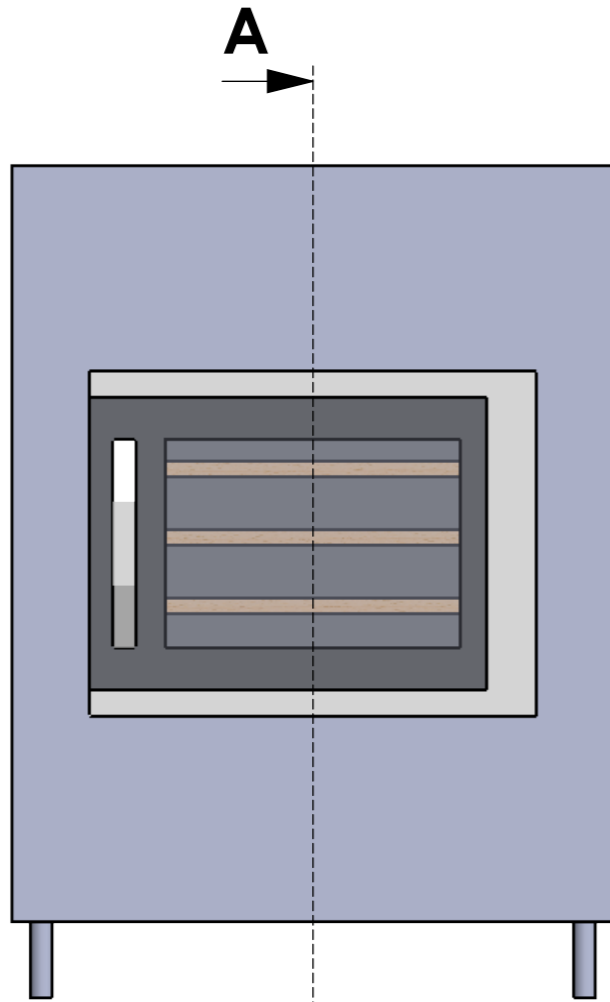

	Date	Name	 <small>THE INFORMATION CONTAINED IN THIS DRAWING IS THE SOLE PROPERTY OF CAVANOVA WINE S.L. IN MÁLAGA, SPAIN. ANY REPRODUCTION IN PART OR AS A WHOLE WITHOUT THE WRITTEN PERMISSION OF CAVANOVA WINE S.L. IS PROHIBITED.</small>
Design:	05/11/2018		
Checked:			
Modified:			
Scale: <b>1:10</b>	Part name:	Top assembly:	Client:
Unit:	<b>CV024KT</b>	<b>CV024KT</b>	Material: Acero pintado
	Description:		Reference: cv024KT
	<b>Vinoteca para 24 botellas</b>		Count:
			Pages: <b>2 OF 4</b>

**Sign:**

24 Botellas de 750ml

3 baldas de madera

Ventilación superior

Trasero del equipo (Condensador y compresor)

	Date	Name	 <p>THE INFORMATION CONTAINED IN THIS DRAWING IS THE SOLE PROPERTY OF CAVANOVA WINE S.L. IN MÁLAGA, SPAIN. ANY REPRODUCTION IN PART OR AS A WHOLE WITHOUT THE WRITTEN PERMISSION OF CAVANOVA WINE S.L. IS PROHIBITED.</p>	
Design:	05/11/2018	Diego		
Checked:		Diego		
Modified:		Diego		
Sign:	Scale: 1:10	Part name: CV024KT	Top assembly: CV024KT	Client:
	Unit:			Material: Acero pintado
	Description:			Reference: cv024KT
	Sistema de apertura			Count:
				Pages: 3 OF 4

MEDIDAS HUECO RECOMENDADAS	
ALTO	450mm
LARGO	564mm
PROFUNDO	550mm

**SECCIÓN A-A**  
ESCALA 1 : 10

**Dimensiones de hueco recomendado**

Date	Name	 <small>THE INFORMATION CONTAINED IN THIS DRAWING IS THE SOLE PROPERTY OF CAVANOVA WINE S.L. IN MÁLAGA, SPAIN. ANY REPRODUCTION IN PART OR AS A WHOLE WITHOUT THE WRITTEN PERMISSION OF CAVANOVA WINE S.L. IS PROHIBITED.</small>		
Design: 05/11/2018	Diego			
Checked:	Diego	Part name: CV024KT-ENTORNO	Top assembly: CV024KT	Client: Cavanova
Modified:	Diego			Material: Varios
Scale: 1:20	Unit: mm		Description: <b>Empotramiento del equipo (built-in)</b>	Reference: CV024KT-ENTORNO
				Count:
				Pages: 4 OF 4