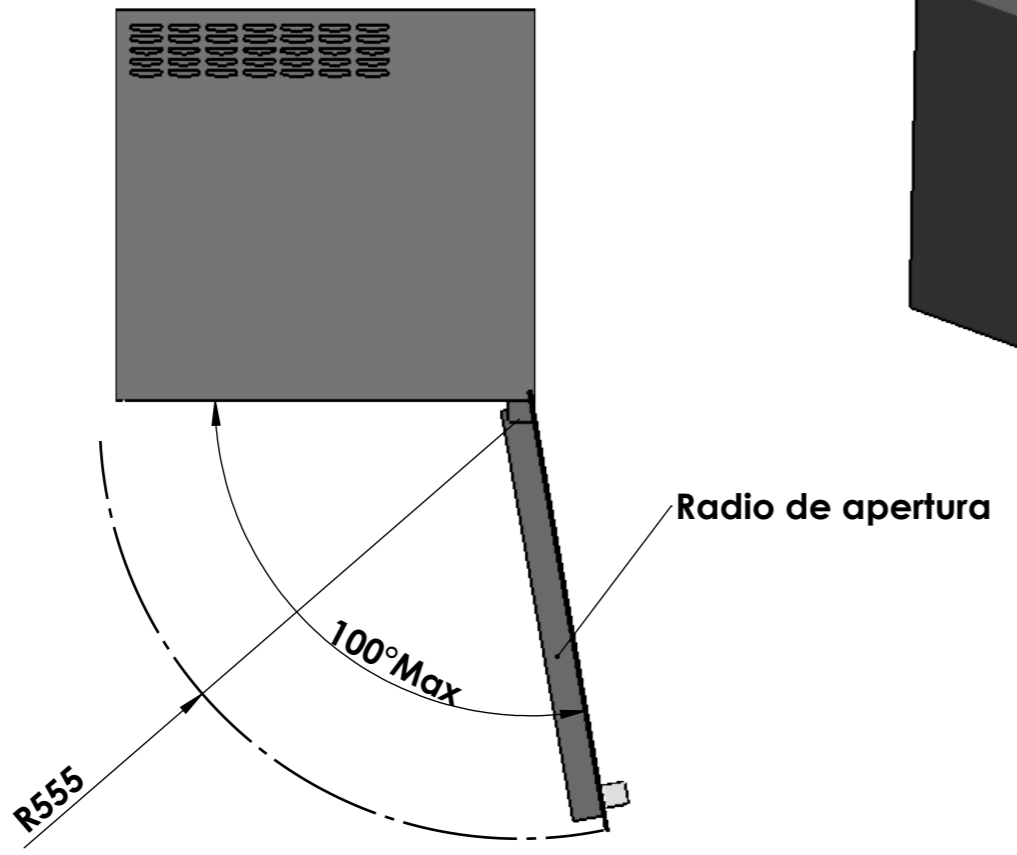

Date	Name	THE INFORMATION CONTAINED IN THIS DRAWING IS THE SOLE PROPERTY OF CAVANOVA WINE S.L. IN MÁLAGA, SPAIN. ANY REPRODUCTION IN PART OR AS A WHOLE WITHOUT THE WRITTEN PERMISSION OF CAVANOVA WINE S.L. IS PROHIBITED.	
Design:	05/11/2018	Diego		
Checked:		Diego		
Modified:		Diego		
Sign:	Scale: 1:10	Part name: CV024KT	Top assembly: CV024KT	Client:
	Unit:			Material: Acero pintado
	Description:			Reference: cv024KT
	Sistema de apertura			Count:
				Pages: 3 OF 4