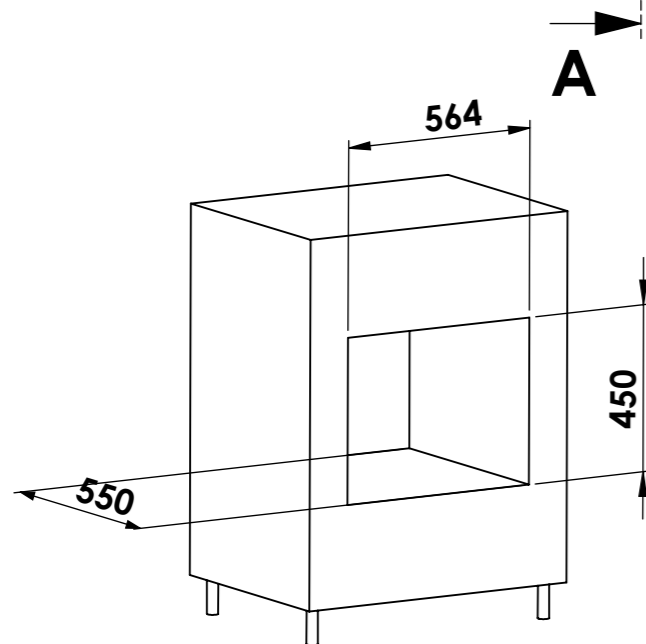

	Date	Name	 <small>THE INFORMATION CONTAINED IN THIS DRAWING IS THE SOLE PROPERTY OF CAVANOVA WINE S.L. IN MÁLAGA, SPAIN. ANY REPRODUCTION IN PART OR AS A WHOLE WITHOUT THE WRITTEN PERMISSION OF CAVANOVA WINE S.L. IS PROHIBITED.</small>
Design:	05/11/2018		
Checked:			
Modified:			
Scale: <b>1:10</b>	Part name:	Top assembly:	Client:
Unit:	<b>CV024KT</b>	<b>CV024KT</b>	Material: Acero pintado
	Description:		Reference: cv024KT
	<b>Vinoteca para 24 botellas</b>		Count:
			Pages: <b>2 OF 4</b>

**Sign:**

24 Botellas de 750ml

3 baldas de madera

Ventilación superior

Trasero del equipo (Condensador y compresor)

	Date	Name	 <p>THE INFORMATION CONTAINED IN THIS DRAWING IS THE SOLE PROPERTY OF CAVANOVA WINE S.L. IN MÁLAGA, SPAIN. ANY REPRODUCTION IN PART OR AS A WHOLE WITHOUT THE WRITTEN PERMISSION OF CAVANOVA WINE S.L. IS PROHIBITED.</p>	
Design:	05/11/2018	Diego		
Checked:		Diego		
Modified:		Diego		
Sign:	Scale: 1:10	Part name: CV024KT	Top assembly: CV024KT	Client:
	Unit:			Material: Acero pintado
	Description:			Reference: cv024KT
	Sistema de apertura			Count:
				Pages: 3 OF 4

MEDIDAS HUECO RECOMENDADAS	
ALTO	450mm
LARGO	564mm
PROFUNDO	550mm

**SECCIÓN A-A**  
ESCALA 1 : 10

**Dimensiones de hueco recomendado**

Date	Name	 <small>THE INFORMATION CONTAINED IN THIS DRAWING IS THE SOLE PROPERTY OF CAVANOVA WINE S.L. IN MÁLAGA, SPAIN. ANY REPRODUCTION IN PART OR AS A WHOLE WITHOUT THE WRITTEN PERMISSION OF CAVANOVA WINE S.L. IS PROHIBITED.</small>		
Design: 05/11/2018	Diego			
Checked:	Diego	Part name: CV024KT-ENTORNO	Top assembly: CV024KT	Client: Cavanova
Modified:	Diego			Material: Varios
Scale: 1:20	Unit: mm		Description: <b>Empotramiento del equipo (built-in)</b>	Reference: CV024KT-ENTORNO
				Count:
				Pages: 4 OF 4