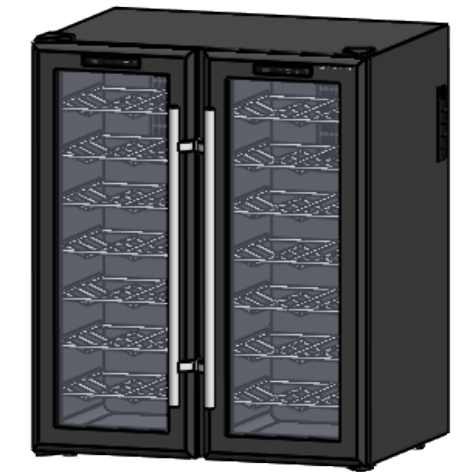

# CV048

	Date	Name	 <p>THE INFORMATION CONTAINED IN THIS DRAWING IS THE SOLE PROPERTY OF CAVANOVA. ANY REPRODUCTION IN PART OR AS A WHOLE WITHOUT THE WRITTEN PERMISSION OF CAVANOVA IS PROHIBITED.</p>	
Design:	30/11/2018	Diego		
Checked:		Diego		
Modified:		Diego		
Scale:	1:10	Part name: CV048	Top assembly: CV048	Client:
Notes:	 <p>Description: Vinoteca para 48 botellas 2 puertas</p>		Material: Acero pintado	
			Reference: CV048	
			Count:	
			Pages: 1 OF 4	

Ventilación en los dos lados

DATOS TÉCNICOS	
Volumen	140L
Botellas	48
Rango de temperaturas	8-18°C/10-18°C
Frecuencia	50-60hz
Consumo	1.4(15°C)
Voltaje	220/240-110/115V
Ruido	38Db
Refrigerante	R600a
Humedad interior	>70% RH
Sistemas de frío	Termoelectrica
Peso	39kg

Date	Name	 <small>THE INFORMATION CONTAINED IN THIS DRAWING IS THE SOLE PROPERTY OF CAVANOVA WINE S.L. IN MÁLAGA, SPAIN. ANY REPRODUCTION IN PART OR AS A WHOLE WITHOUT THE WRITTEN PERMISSION OF CAVANOVA WINE S.L. IS PROHIBITED.</small>	
Design:	30/11/2018		
Checked:		Diego	
Modified:		Diego	
Scale: 1:10	Part name: CV048	Top assembly: CV048	Client:
Unit: mm			Material: Acero pintado
	Description:		Reference: CV048
	Vinoteca para 48 botellas 2 puertas		Count:
			Pages: 2 OF 4

Sign:

7 baldas extraíbles de acero inoxidable

Ventilación en los dos lados

ALZADO

ventilación trasera

PERFIL

Aperturas de puertas hasta 170°

PLANTA