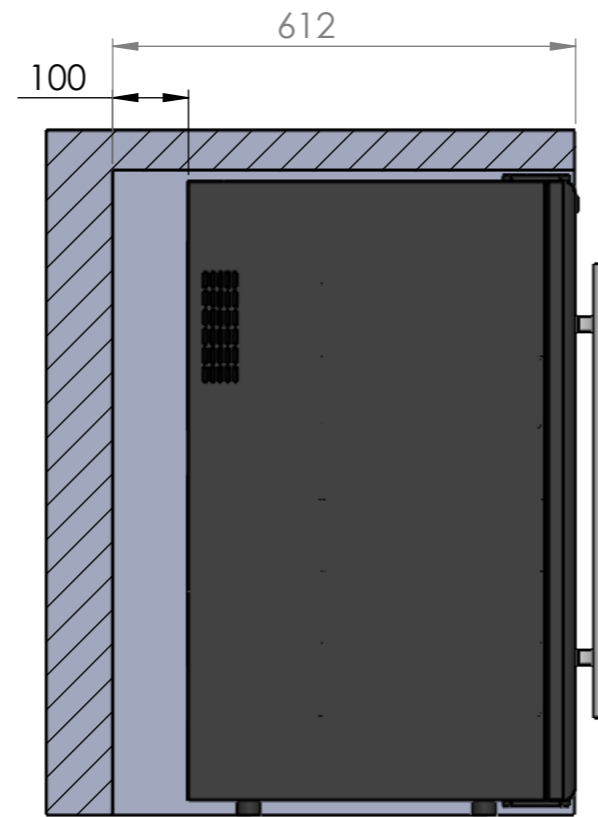

SECCIÓN B-B
ESCALA 1 : 10

MEDIDAS RECOMENDADAS	
ALTURA	15-20mm margen
ANCHURA	50mm por cada lado
PROFUNDIDAD	100mm margen