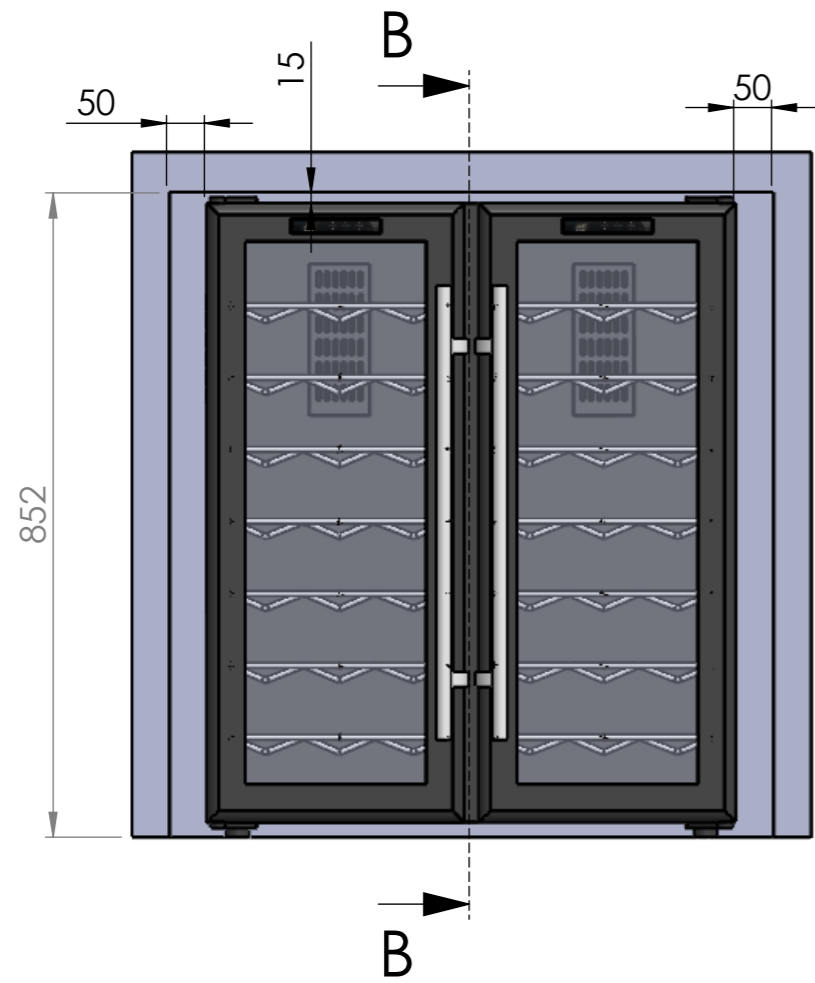

SECCIÓN B-B
ESCALA 1 : 10

MEDIDAS RECOMENDADAS	
ALTURA	15-20mm margen
ANCHURA	50mm por cada lado
PROFUNDIDAD	100mm margen