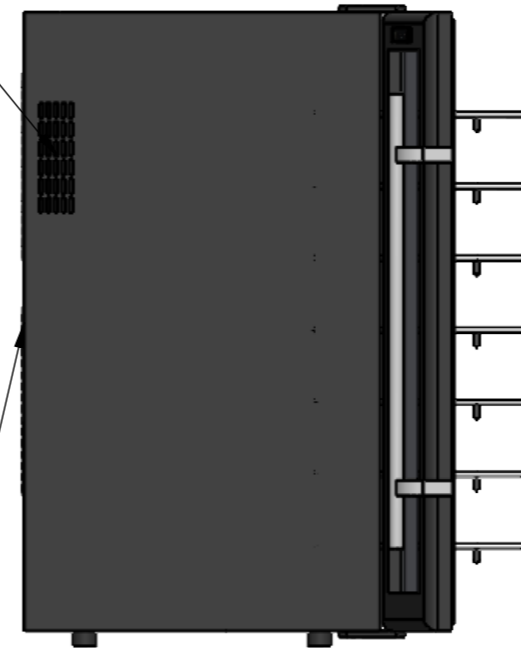

# CV048

	Date	Name	 <p>THE INFORMATION CONTAINED IN THIS DRAWING IS THE SOLE PROPERTY OF CAVANOVA. ANY REPRODUCTION IN PART OR AS A WHOLE WITHOUT THE WRITTEN PERMISSION OF CAVANOVA IS PROHIBITED.</p>	
Design:	30/11/2018	Diego		
Checked:		Diego		
Modified:		Diego		
Scale:	1:10	Part name: CV048	Top assembly: CV048	Client:
Notes:	 <p>Description: Vinoteca para 48 botellas 2 puertas</p>		Material: Acero pintado	
			Reference: CV048	
			Count:	
			Pages: 1 OF 4	

Date	Name	 <small>THE INFORMATION CONTAINED IN THIS DRAWING IS THE SOLE PROPERTY OF CAVANOVA WINE S.L. IN MÁLAGA, SPAIN. ANY REPRODUCTION IN PART OR AS A WHOLE WITHOUT THE WRITTEN PERMISSION OF CAVANOVA WINE S.L. IS PROHIBITED.</small>	
Design:	30/11/2018		
Checked:		Diego	
Modified:		Diego	
Scale: 1:10	Part name: CV048	Top assembly: CV048	Client:
Unit: mm			Material: Acero pintado
	Description:		Reference: CV048
	Vinoteca para 48 botellas 2 puertas		Count:
			Pages: 2 OF 4

Sign:

7 baldas extraíbles de acero inoxidable

Ventilación en los dos lados

ALZADO

ventilación trasera

PERFIL

Aperturas de puertas hasta 170°

PLANTA

	Date	Name	 <small>THE INFORMATION CONTAINED IN THIS DRAWING IS THE SOLE PROPERTY OF CAVANOVA WINE S.L. IN MÁLAGA, SPAIN. ANY REPRODUCTION IN PART OR AS A WHOLE WITHOUT THE WRITTEN PERMISSION OF CAVANOVA WINE S.L. IS PROHIBITED.</small>	
Design:	03/12/2018			
Checked:				
Modified:				
Scale: 1:10	Part name: CV048	Top assembly: CV048	Client:	
Unit:			Material:	
	Description: Vinoteca para 48 botellas		Reference: CV048	
			Count:	
			Pages: 3 OF 4	