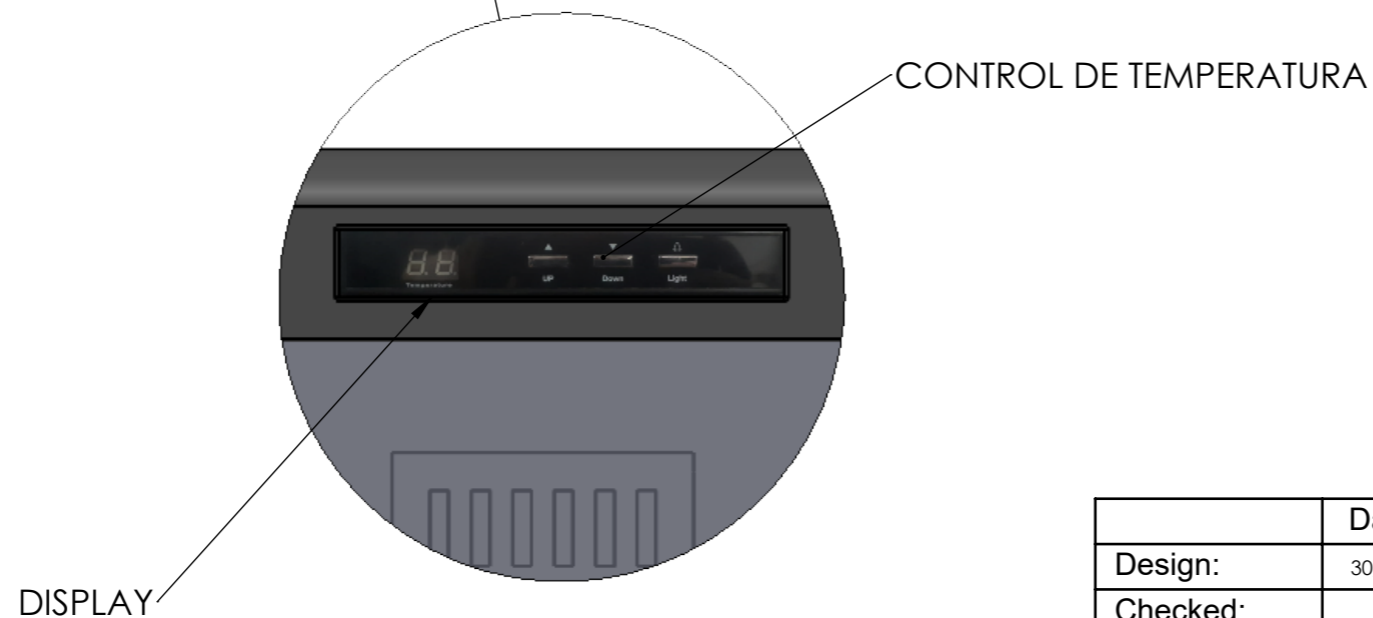

# CV048

	Date	Name	 <p>THE INFORMATION CONTAINED IN THIS DRAWING IS THE SOLE PROPERTY OF CAVANOVA. ANY REPRODUCTION IN PART OR AS A WHOLE WITHOUT THE WRITTEN PERMISSION OF CAVANOVA IS PROHIBITED.</p>	
Design:	30/11/2018	Diego		
Checked:		Diego		
Modified:		Diego		
Scale:	1:10	Part name: CV048	Top assembly: CV048	Client:
Notes:	 <p>Description: Vinoteca para 48 botellas 2 puertas</p>		Material: Acero pintado	
			Reference: CV048	
			Count:	
			Pages: 1 OF 4	

Ventilación en los dos lados

DATOS TÉCNICOS	
Volumen	140L
Botellas	48
Rango de temperaturas	8-18°C/10-18°C
Frecuencia	50-60hz
Consumo	1.4(15°C)
Voltaje	220/240-110/115V
Ruido	38Db
Refrigerante	R600a
Humedad interior	>70% RH
Sistemas de frío	Termoelectrica
Peso	39kg