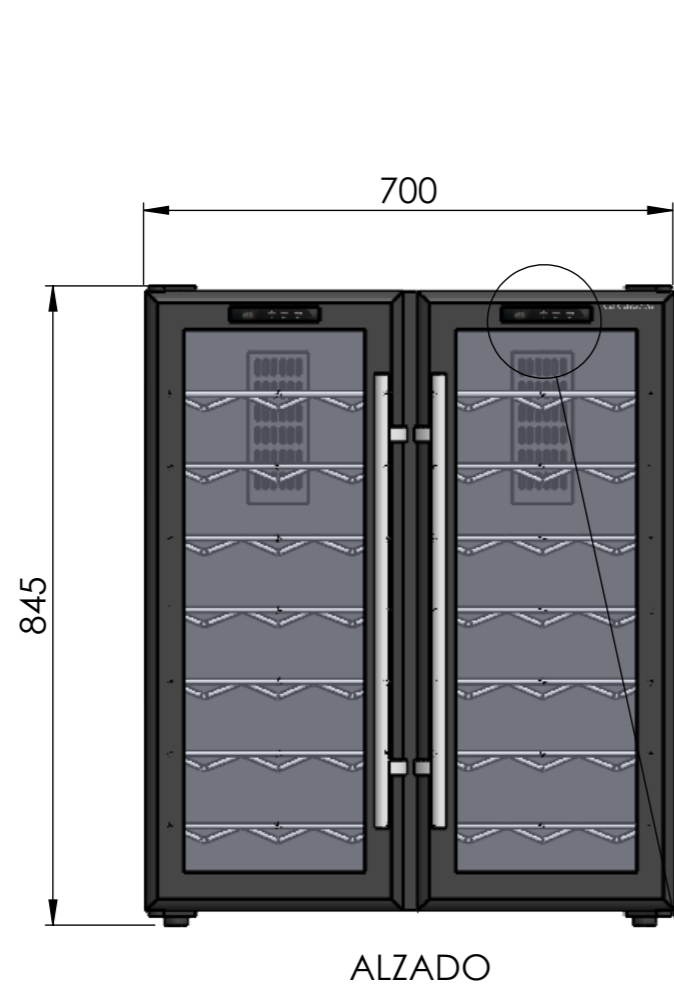

# CV048

	Date	Name	 <p>THE INFORMATION CONTAINED IN THIS DRAWING IS THE SOLE PROPERTY OF CAVANOVA. ANY REPRODUCTION IN PART OR AS A WHOLE WITHOUT THE WRITTEN PERMISSION OF CAVANOVA IS PROHIBITED.</p>	
Design:	30/11/2018	Diego		
Checked:		Diego		
Modified:		Diego		
Scale:	1:10	Part name: CV048	Top assembly: CV048	Client:
Notes:	 <p>Description: Vinoteca para 48 botellas 2 puertas</p>		Material: Acero pintado	
			Reference: CV048	
			Count:	
			Pages: 1 OF 4	

Ventilación en los dos lados

DATOS TÉCNICOS	
Volumen	140L
Botellas	48
Rango de temperaturas	8-18°C/10-18°C
Frecuencia	50-60hz
Consumo	1.4(15°C)
Voltaje	220/240-110/115V
Ruido	38Db
Refrigerante	R600a
Humedad interior	>70% RH
Sistemas de frío	Termoelectrica
Peso	39kg

Date	Name	 <small>THE INFORMATION CONTAINED IN THIS DRAWING IS THE SOLE PROPERTY OF CAVANOVA WINE S.L. IN MÁLAGA, SPAIN. ANY REPRODUCTION IN PART OR AS A WHOLE WITHOUT THE WRITTEN PERMISSION OF CAVANOVA WINE S.L. IS PROHIBITED.</small>	
Design:	30/11/2018		
Checked:		Diego	
Modified:		Diego	
Scale: 1:10	Part name: CV048	Top assembly: CV048	Client:
Unit: mm			Material: Acero pintado
	Description:		Reference: CV048
	Vinoteca para 48 botellas 2 puertas		Count:
			Pages: 2 OF 4

Sign:

SECCIÓN B-B  
ESCALA 1 : 10

MEDIDAS RECOMENDADAS	
ALTURA	15-20mm margen
ANCHURA	50mm por cada lado
PROFUNDIDAD	100mm margen

Medidas de hueco recomendado

VENTILACIÓN TRASERA

Date	Name	 <small>THE INFORMATION CONTAINED IN THIS DRAWING IS THE SOLE PROPERTY OF CAVANOVA WINE S.L. IN MÁLAGA, SPAIN. ANY REPRODUCTION IN PART OR AS A WHOLE WITHOUT THE WRITTEN PERMISSION OF CAVANOVA WINE S.L. IS PROHIBITED.</small>		
Design:	09/10/2018			Diego
Checked:				Diego
Modified:				Diego
Scale: 1:20	Part name: CV048-ENTORNO	Top assembly: CV120T	Client: Cavanova	
Unit: mm			Material: Varios	
	Description: Empotramiento del equipo (built-in)		Reference: CV048-ENTORNO	
			Count:	
			Pages: 4 OF 4	