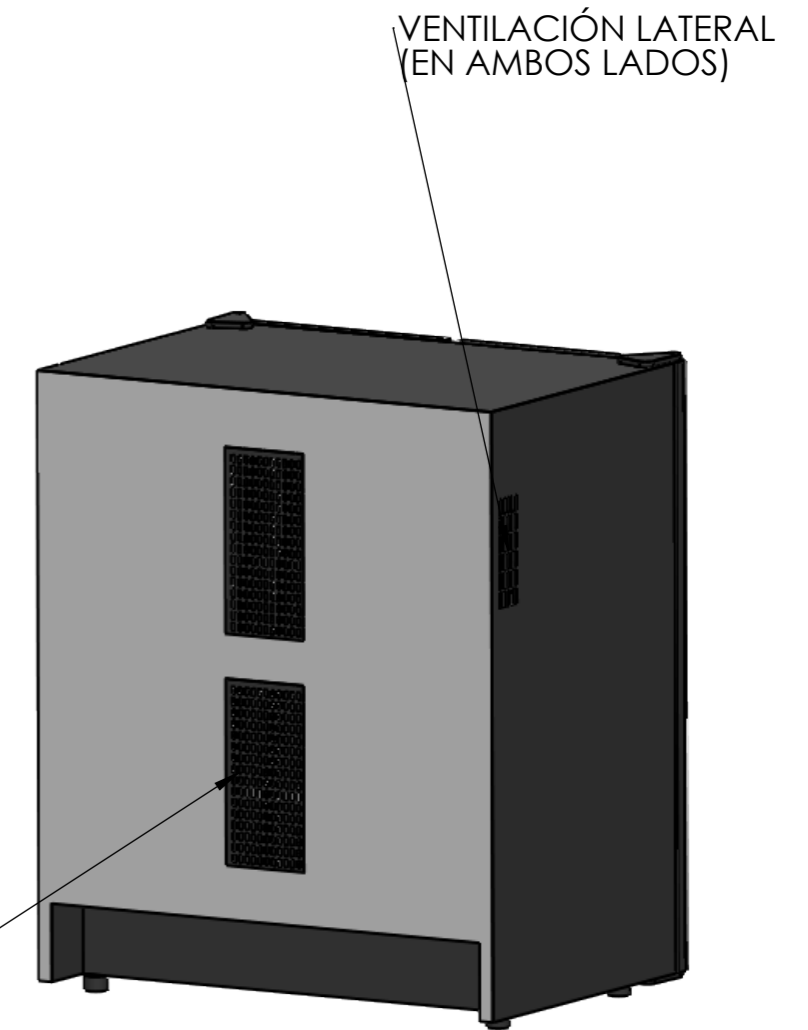

# CV048

	Date	Name	 <p>THE INFORMATION CONTAINED IN THIS DRAWING IS THE SOLE PROPERTY OF CAVANOVA. ANY REPRODUCTION IN PART OR AS A WHOLE WITHOUT THE WRITTEN PERMISSION OF CAVANOVA IS PROHIBITED.</p>	
Design:	30/11/2018	Diego		
Checked:		Diego		
Modified:		Diego		
Scale:	1:10	Part name: CV048	Top assembly: CV048	Client:
Notes:	 <p>Description: Vinoteca para 48 botellas 2 puertas</p>		Material: Acero pintado	
			Reference: CV048	
			Count:	
			Pages: 1 OF 4	

Sign:

SECCIÓN B-B  
ESCALA 1 : 10

MEDIDAS RECOMENDADAS	
ALTURA	15-20mm margen
ANCHURA	50mm por cada lado
PROFUNDIDAD	100mm margen

Medidas de hueco recomendado

VENTILACIÓN TRASERA

Date	Name	 <small>THE INFORMATION CONTAINED IN THIS DRAWING IS THE SOLE PROPERTY OF CAVANOVA WINE S.L. IN MÁLAGA, SPAIN. ANY REPRODUCTION IN PART OR AS A WHOLE WITHOUT THE WRITTEN PERMISSION OF CAVANOVA WINE S.L. IS PROHIBITED.</small>		
Design:	09/10/2018			Diego
Checked:				Diego
Modified:				Diego
Scale: 1:20	Part name: CV048-ENTORNO	Top assembly: CV120T	Client: Cavanova	
Unit: mm			Material: Varios	
	Description: Empotramiento del equipo (built-in)		Reference: CV048-ENTORNO	
			Count:	
			Pages: 4 OF 4	