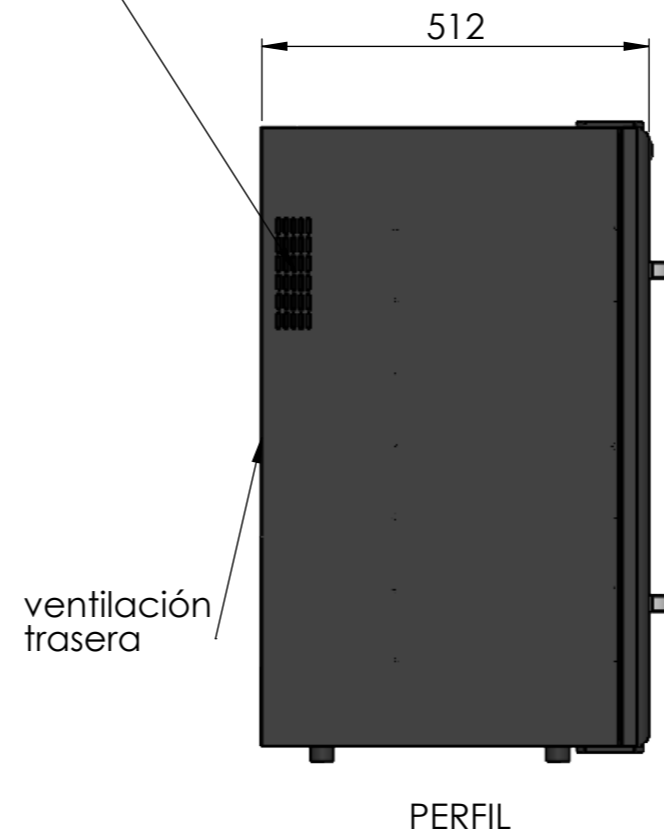

DATOS TÉCNICOS	
Volumen	140L
Botellas	48
Rango de temperaturas	8-18°C/10-18°C
Frecuencia	50-60hz
Consumo	1.4(15°C)
Voltaje	220/240-110/115V
Ruido	38Db
Refrigerante	R600a
Humedad interior	>70% RH
Sistemas de frío	Termoelectrica
Peso	39kg

Date	Name	 THE INFORMATION CONTAINED IN THIS DRAWING IS THE SOLE PROPERTY OF CAVANOVA WINE S.L. IN MÁLAGA, SPAIN. ANY REPRODUCTION IN PART OR AS A WHOLE WITHOUT THE WRITTEN PERMISSION OF CAVANOVA WINE S.L. IS PROHIBITED.		
Design:	30/11/2018			Diego
Checked:		Diego		
Modified:		Diego		
Scale: 1:10	Part name: CV048	Top assembly: CV048	Client:	
Unit: mm			Material: Acero pintado	
	Description:		Reference: CV048	
	Vinoteca para 48 botellas 2 puertas		Count:	
			Pages: 2 OF 4	

Sign: