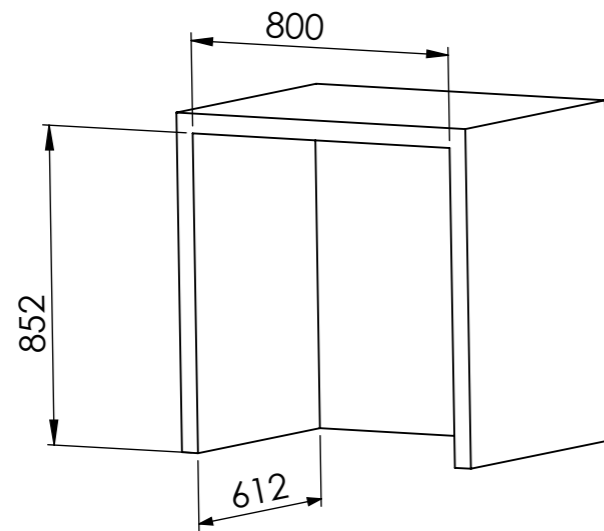

Date	Name	 <small>THE INFORMATION CONTAINED IN THIS DRAWING IS THE SOLE PROPERTY OF CAVANOVA WINE S.L. IN MÁLAGA, SPAIN. ANY REPRODUCTION IN PART OR AS A WHOLE WITHOUT THE WRITTEN PERMISSION OF CAVANOVA WINE S.L. IS PROHIBITED.</small>	
Design:	30/11/2018		
Checked:		Diego	
Modified:		Diego	
Scale: 1:10	Part name: CV048	Top assembly: CV048	Client:
Unit: mm			Material: Acero pintado
	Description:		Reference: CV048
	Vinoteca para 48 botellas 2 puertas		Count:
			Pages: 2 OF 4

	Date	Name	 <small>THE INFORMATION CONTAINED IN THIS DRAWING IS THE SOLE PROPERTY OF CAVANOVA WINE S.L. IN MÁLAGA, SPAIN. ANY REPRODUCTION IN PART OR AS A WHOLE WITHOUT THE WRITTEN PERMISSION OF CAVANOVA WINE S.L. IS PROHIBITED.</small>	
Design:	03/12/2018			
Checked:				
Modified:				
Scale: 1:10	Part name: CV048	Top assembly: CV048	Client:	
Unit:			Material:	
	Description: Vinoteca para 48 botellas		Reference: CV048	
			Count:	
			Pages: 3 OF 4	

Sign:

SECCIÓN B-B  
ESCALA 1 : 10

MEDIDAS RECOMENDADAS	
ALTURA	15-20mm margen
ANCHURA	50mm por cada lado
PROFUNDIDAD	100mm margen

Medidas de hueco recomendado

VENTILACIÓN TRASERA

Date	Name	 <small>THE INFORMATION CONTAINED IN THIS DRAWING IS THE SOLE PROPERTY OF CAVANOVA WINE S.L. IN MÁLAGA, SPAIN. ANY REPRODUCTION IN PART OR AS A WHOLE WITHOUT THE WRITTEN PERMISSION OF CAVANOVA WINE S.L. IS PROHIBITED.</small>		
Design:	09/10/2018			Diego
Checked:				Diego
Modified:				Diego
Scale: 1:20	Part name: CV048-ENTORNO	Top assembly: CV120T	Client: Cavanova	
Unit: mm			Material: Varios	
	Description: Empotramiento del equipo (built-in)		Reference: CV048-ENTORNO	
			Count:	
			Pages: 4 OF 4	