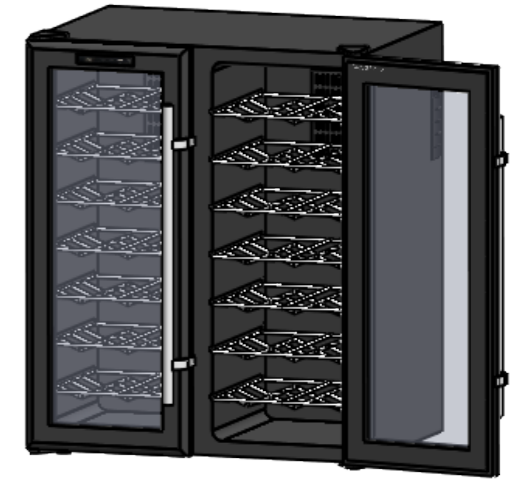

# CV048

	Date	Name	 <p>THE INFORMATION CONTAINED IN THIS DRAWING IS THE SOLE PROPERTY OF CAVANOVA. ANY REPRODUCTION IN PART OR AS A WHOLE WITHOUT THE WRITTEN PERMISSION OF CAVANOVA IS PROHIBITED.</p>	
Design:	30/11/2018	Diego		
Checked:		Diego		
Modified:		Diego		
Scale:	1:10	Part name: CV048	Top assembly: CV048	Client:
Notes:	 <p>Description: Vinoteca para 48 botellas 2 puertas</p>		Material: Acero pintado	
			Reference: CV048	
			Count:	
			Pages: 1 OF 4	

Sign:

7 baldas extraíbles de acero inoxidable

Ventilación en los dos lados

ALZADO

ventilación trasera

PERFIL

Aperturas de puertas hasta 170°

PLANTA