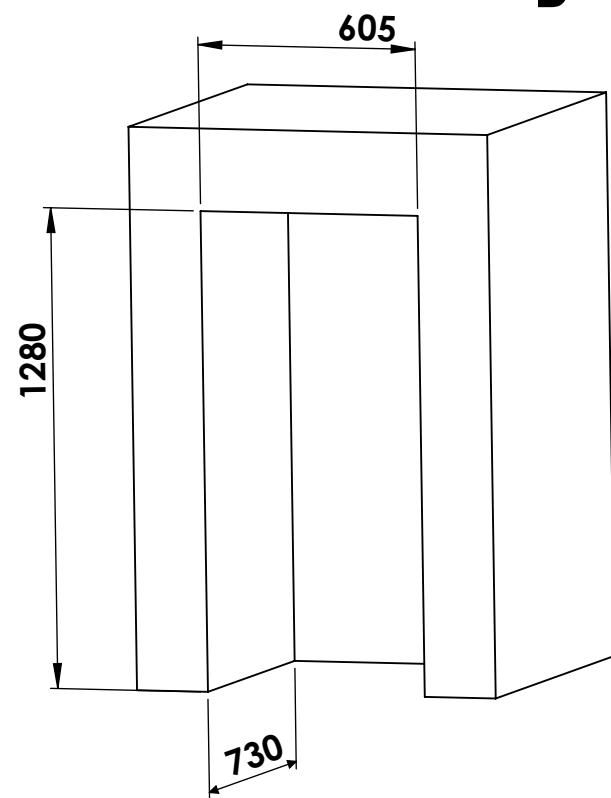

CV120T

	Date	Name	 <p>THE INFORMATION CONTAINED IN THIS DRAWING IS THE SOLE PROPERTY OF CAVANOVA WINE S.L. IN MÁLAGA, SPAIN. ANY REPRODUCTION IN PART OR AS A WHOLE WITHOUT THE WRITTEN PERMISSION OF CAVANOVA WINE S.L. IS PROHIBITED.</p>	
Design:	09/10/2018	Diego		
Checked:		Diego		
Modified:		Diego		
Sign:	Scale: 1:20	Part name: CV120T	Top assembly: CV120T	Client: Cavanova
	Unit: mm			Material: Acero inoxidable pintado
		Description: Cava para vino tinto 112 botellas		Reference: cv120t
				Count:
				Pages: 1 OF 4

Sign:

Scale: **1:20**
Unit: **mm**

Part name: **CV120T**
Top assembly: **CV120T**

Description:
Cava para vino tinto 112 botellas

Client: **Cavanova**
Material: **Acero inoxidable pintado**
Reference: **cv120t**
Count:
Pages: **2 OF 4**

Sign:

	Date	Name
Design:	09/10/2018	Diego
Checked:		Diego
Modified:		Diego
Scale: 1:20	Part name: CV120T	Top assembly: CV120T
Unit: mm	Description: Dimensiones con la puerta abierta	

Client:	Cavanova
Material:	Varios
Reference:	cv120t
Count:	
Pages:	3 OF 4

MEDIDAS RECOMENDADAS	
ALTURA	1280mm
ANCHO	605mm
PROFUNDO	730mm

SECCIÓN B-B
ESCALA 1 : 15

No obstruir ventilación

Huevo para integrar vinoteca en mueble

	Date	Name	 <small>THE INFORMATION CONTAINED IN THIS DRAWING IS THE SOLE PROPERTY OF CAVANOVA WINE S.L. IN MÁLAGA, SPAIN. ANY REPRODUCTION IN PART OR AS A WHOLE WITHOUT THE WRITTEN PERMISSION OF CAVANOVA WINE S.L. IS PROHIBITED.</small>	
Design:	09/10/2018	Diego		
Checked:		Diego		
Modified:		Diego		
Scale: 1:20	Part name: CV120T-ENTORNO		Top assembly: CV120T	Client: Cavanova
Unit: mm				Material: Varios
	Description: Empotramiento del equipo (built-in)			Reference: CV120T-ENTORNO
				Count:
				Pages: 4 OF 4