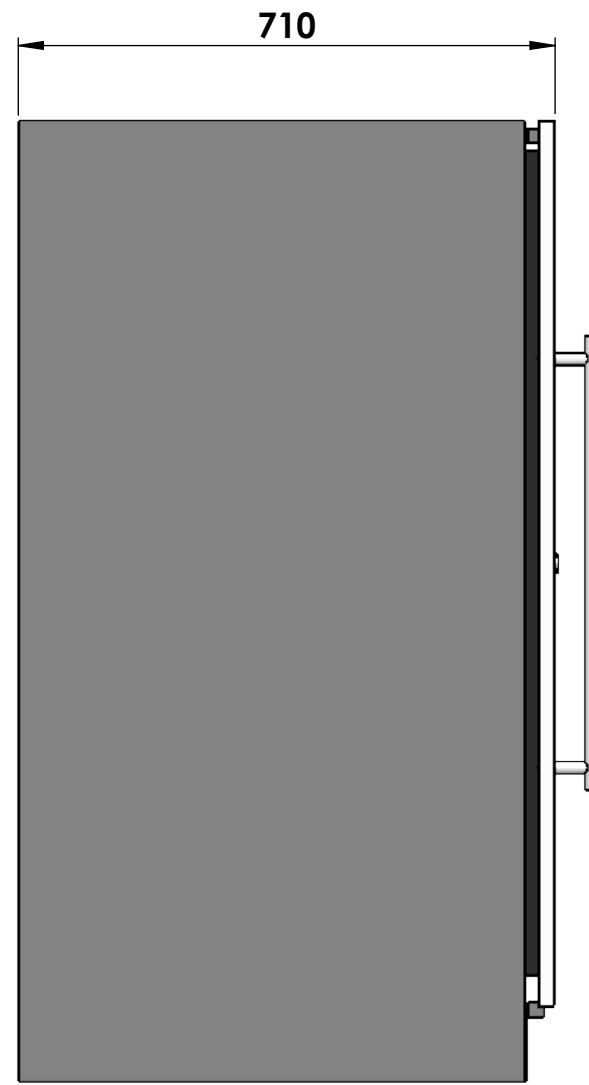

Cerradura

NO OBSTRUIR VENTILACIÓN

DATOS TÉCNICOS	
Volumen	276L
Botellas	112
Rango de temperatura	5-20°C
Frecuencia	50Hz
Consumo	0.86(12°C)kw/d
Voltaje	220/240V
Ruido	42db
Refrigerante	R600a
Humedad interior	>70%RH
Sistema de frío	Compresor

	Date	Name
Design:	09/10/2018	Diego
Checked:		Diego
Modified:		Diego

cavanova

THE INFORMATION CONTAINED IN THIS DRAWING IS THE SOLE PROPERTY OF CAVANOVA WINE S.L. IN MÁLAGA, SPAIN. ANY REPRODUCTION IN PART OR AS A WHOLE WITHOUT THE WRITTEN PERMISSION OF CAVANOVA WINE S.L. IS PROHIBITED.

Sign:

Scale: **1:20**
Unit: **mm**

Part name: **CV120T**
Top assembly: **CV120T**

Description:
Cava para vino tinto 112 botellas

Client: **Cavanova**
Material: **Acero inoxidable pintado**
Reference: **cv120t**
Count:
Pages: **2 OF 4**