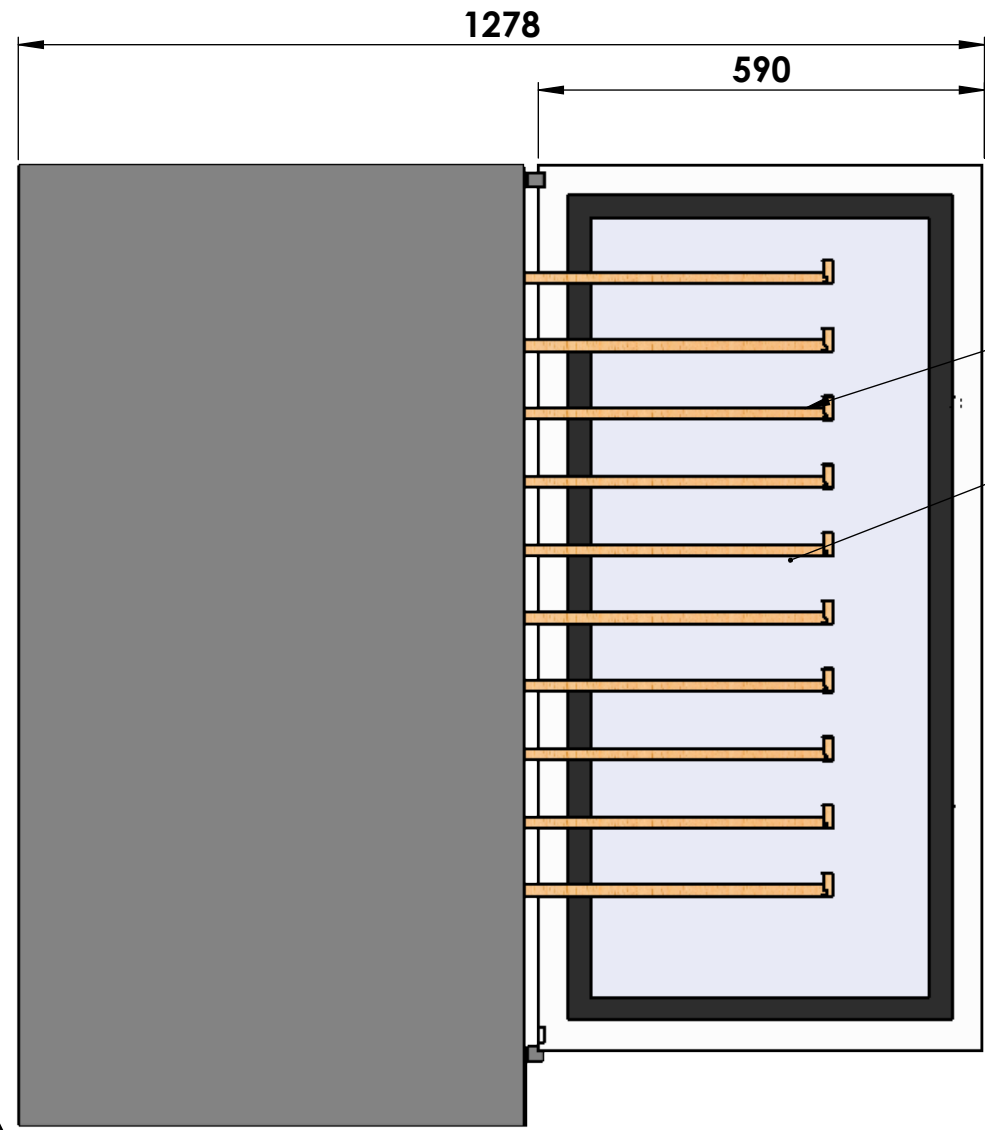

Sign:

Scale: **1:20**
Unit: **mm**

Part name: **CV120T**
Top assembly: **CV120T**

Description:
Cava para vino tinto 112 botellas

Client: **Cavanova**
Material: **Acero inoxidable pintado**
Reference: **cv120t**
Count:
Pages: **2 OF 4**

ALZADO

PERFIL

Baldas extraibles

10 Baldas de madera con acabado en inoxidable

NO OBSTRUIR VENTILACIÓN

PLANTA

CONTROL DE TEMPERATURA

DATOS TÉCNICOS

Sign:

	Date	Name
Design:	09/10/2018	Diego
Checked:		Diego
Modified:		Diego
Scale: 1:20	Part name: CV120T	Top assembly: CV120T
Unit: mm	Description: Dimensiones con la puerta abierta	

Client:	Cavanova
Material:	Varios
Reference:	cv120t
Count:	
Pages:	3 OF 4

MEDIDAS RECOMENDADAS	
ALTURA	1280mm
ANCHO	605mm
PROFUNDO	730mm

SECCIÓN B-B
ESCALA 1 : 15

No obstruir ventilación

Huevo para integrar vinoteca en mueble

	Date	Name	 <small>THE INFORMATION CONTAINED IN THIS DRAWING IS THE SOLE PROPERTY OF CAVANOVA WINE S.L. IN MÁLAGA, SPAIN. ANY REPRODUCTION IN PART OR AS A WHOLE WITHOUT THE WRITTEN PERMISSION OF CAVANOVA WINE S.L. IS PROHIBITED.</small>	
Design:	09/10/2018	Diego		
Checked:		Diego		
Modified:		Diego		
Scale: 1:20	Part name: CV120T-ENTORNO		Top assembly: CV120T	Client: Cavanova
Unit: mm				Material: Varios
	Description: Empotramiento del equipo (built-in)			Reference: CV120T-ENTORNO
				Count:
				Pages: 4 OF 4