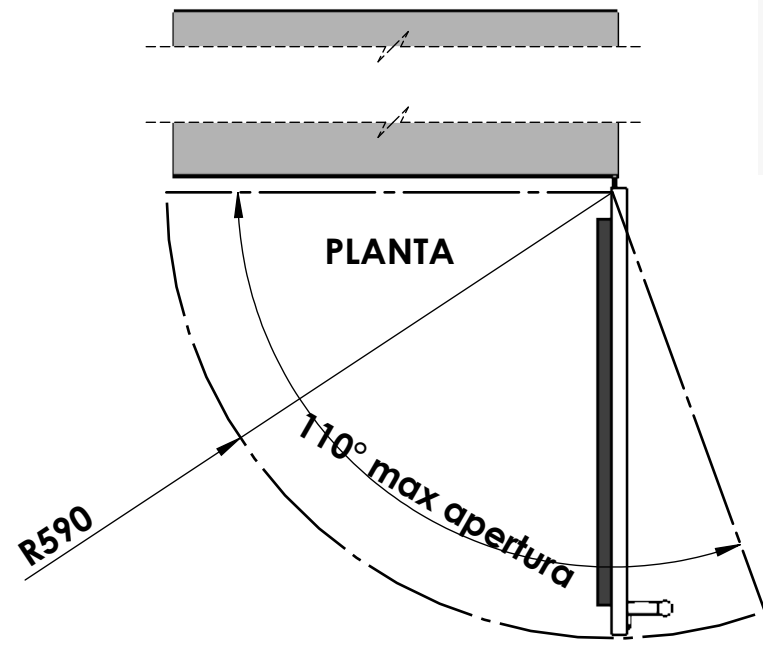

Sign:

Scale: **1:20**
Unit: **mm**

Part name: **CV120T**
Top assembly: **CV120T**

Description:
Cava para vino tinto 112 botellas

Client: **Cavanova**
Material: **Acero inoxidable pintado**
Reference: **cv120t**
Count:
Pages: **2 OF 4**

ALZADO

PERFIL

Baldas extraibles

10 Baldas de madera con acabado en inoxidable

NO OBSTRUIR VENTILACIÓN

PLANTA

CONTROL DE TEMPERATURA

DATOS TÉCNICOS

Sign:

	Date	Name
Design:	09/10/2018	Diego
Checked:		Diego
Modified:		Diego
Scale: 1:20	Part name: CV120T	Top assembly: CV120T
Unit: mm	Description: Dimensiones con la puerta abierta	

Client:	Cavanova
Material:	Varios
Reference:	cv120t
Count:	
Pages:	3 OF 4

MEDIDAS RECOMENDADAS	
ALTURA	1280mm
ANCHO	605mm
PROFUNDO	730mm

SECCIÓN B-B
ESCALA 1 : 15

No obstruir ventilación

Huevo para integrar vinoteca en mueble

	Date	Name	 <small>THE INFORMATION CONTAINED IN THIS DRAWING IS THE SOLE PROPERTY OF CAVANOVA WINE S.L. IN MÁLAGA, SPAIN. ANY REPRODUCTION IN PART OR AS A WHOLE WITHOUT THE WRITTEN PERMISSION OF CAVANOVA WINE S.L. IS PROHIBITED.</small>	
Design:	09/10/2018	Diego		
Checked:		Diego		
Modified:		Diego		
Scale: 1:20	Part name: CV120T-ENTORNO		Top assembly: CV120T	Client: Cavanova
Unit: mm				Material: Varios
	Description: Empotramiento del equipo (built-in)			Reference: CV120T-ENTORNO
				Count:
				Pages: 4 OF 4