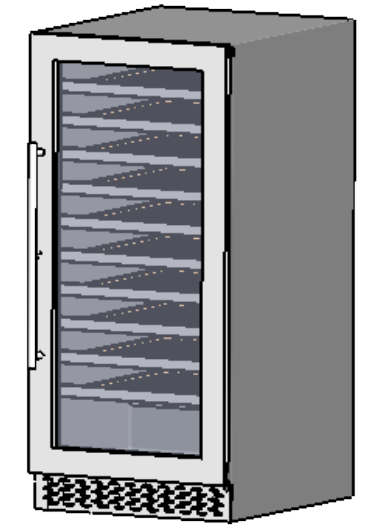

CV120T

	Date	Name	 <p>THE INFORMATION CONTAINED IN THIS DRAWING IS THE SOLE PROPERTY OF CAVANOVA WINE S.L. IN MÁLAGA, SPAIN. ANY REPRODUCTION IN PART OR AS A WHOLE WITHOUT THE WRITTEN PERMISSION OF CAVANOVA WINE S.L. IS PROHIBITED.</p>	
Design:	09/10/2018	Diego		
Checked:		Diego		
Modified:		Diego		
Sign:	Scale: 1:20	Part name: CV120T	Top assembly: CV120T	Client: Cavanova
	Unit: mm			Material: Acero inoxidable pintado
		Description: Cava para vino tinto 112 botellas		Reference: cv120t
				Count:
				Pages: 1 OF 4

Sign:

Scale: **1:20**
Unit: **mm**

Part name: **CV120T**
Top assembly: **CV120T**

Description:
Cava para vino tinto 112 botellas

Client: **Cavanova**
Material: **Acero inoxidable pintado**
Reference: **cv120t**
Count:
Pages: **2 OF 4**

ALZADO

PERFIL

Baldas extraibles

10 Baldas de madera con acabado en inoxidable

NO OBSTRUIR VENTILACIÓN

PLANTA

CONTROL DE TEMPERATURA

DATOS TÉCNICOS

MEDIDAS RECOMENDADAS	
ALTURA	1280mm
ANCHO	605mm
PROFUNDO	730mm

SECCIÓN B-B
ESCALA 1 : 15

No obstruir ventilación

Huevo para integrar vinoteca en mueble

	Date	Name	 <small>THE INFORMATION CONTAINED IN THIS DRAWING IS THE SOLE PROPERTY OF CAVANOVA WINE S.L. IN MÁLAGA, SPAIN. ANY REPRODUCTION IN PART OR AS A WHOLE WITHOUT THE WRITTEN PERMISSION OF CAVANOVA WINE S.L. IS PROHIBITED.</small>	
Design:	09/10/2018	Diego		
Checked:		Diego		
Modified:		Diego		
Scale: 1:20	Part name: CV120T-ENTORNO		Top assembly: CV120T	Client: Cavanova
Unit: mm				Material: Varios
	Description: Empotramiento del equipo (built-in)			Reference: CV120T-ENTORNO
				Count:
				Pages: 4 OF 4