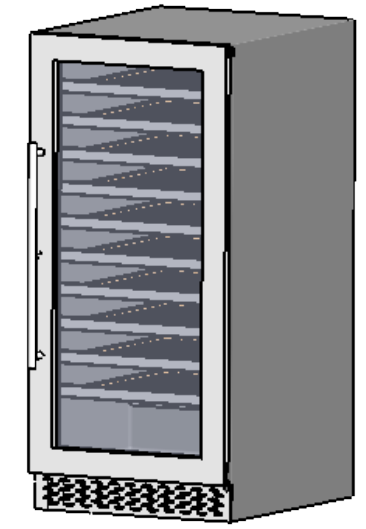

CV120T

	Date	Name	 <p>THE INFORMATION CONTAINED IN THIS DRAWING IS THE SOLE PROPERTY OF CAVANOVA WINE S.L. IN MÁLAGA, SPAIN. ANY REPRODUCTION IN PART OR AS A WHOLE WITHOUT THE WRITTEN PERMISSION OF CAVANOVA WINE S.L. IS PROHIBITED.</p>	
Design:	09/10/2018	Diego		
Checked:		Diego		
Modified:		Diego		
Sign:	Scale: 1:20	Part name: CV120T	Top assembly: CV120T	Client: Cavanova
	Unit: mm			Material: Acero inoxidable pintado
		Description: Cava para vino tinto 112 botellas		Reference: cv120t
				Count:
				Pages: 1 OF 4

Cerradura

NO OBSTRUIR VENTILACIÓN

DATOS TÉCNICOS	
Volumen	276L
Botellas	112
Rango de temperatura	5-20°C
Frecuencia	50Hz
Consumo	0.86(12°C)kw/d
Voltaje	220/240V
Ruido	42db
Refrigerante	R600a
Humedad interior	>70%RH
Sistema de frío	Compresor

Sign:

Scale: **1:20**
Unit: **mm**

Part name: **CV120T**
Top assembly: **CV120T**

Description:
Cava para vino tinto 112 botellas

Client: **Cavanova**
Material: **Acero inoxidable pintado**
Reference: **cv120t**
Count:
Pages: **2 OF 4**

MEDIDAS RECOMENDADAS	
ALTURA	1280mm
ANCHO	605mm
PROFUNDO	730mm

SECCIÓN B-B
ESCALA 1 : 15

No obstruir ventilación

Huevo para integrar vinoteca en mueble

	Date	Name	 <small>THE INFORMATION CONTAINED IN THIS DRAWING IS THE SOLE PROPERTY OF CAVANOVA WINE S.L. IN MÁLAGA, SPAIN. ANY REPRODUCTION IN PART OR AS A WHOLE WITHOUT THE WRITTEN PERMISSION OF CAVANOVA WINE S.L. IS PROHIBITED.</small>	
Design:	09/10/2018	Diego		
Checked:		Diego		
Modified:		Diego		
Scale: 1:20	Part name: CV120T-ENTORNO		Top assembly: CV120T	Client: Cavanova
Unit: mm				Material: Varios
	Description: Empotramiento del equipo (built-in)			Reference: CV120T-ENTORNO
				Count:
				Pages: 4 OF 4