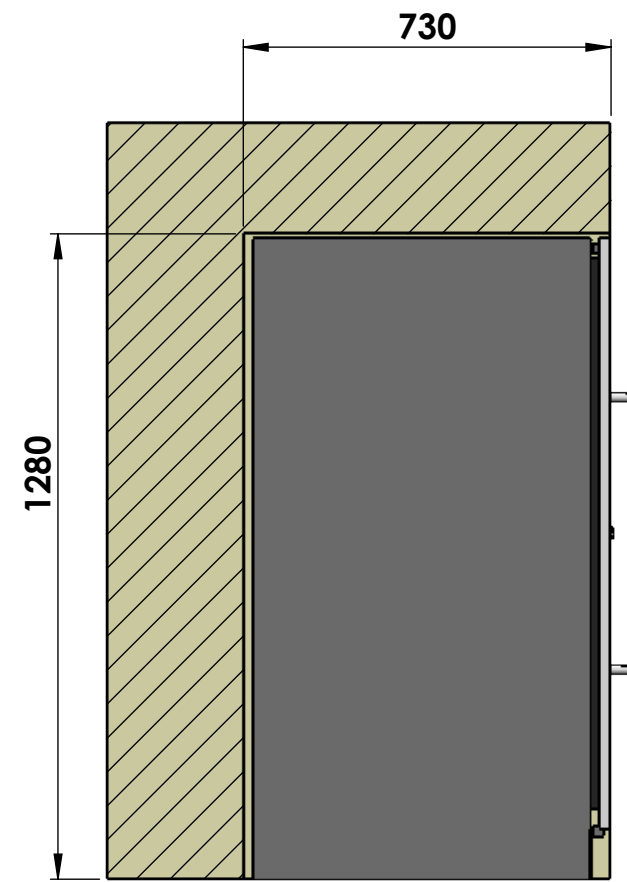

Sign:

Scale: **1:20**
Unit: **mm**

Part name: **CV120T**
Top assembly: **CV120T**

Description:
Cava para vino tinto 112 botellas

Client: **Cavanova**
Material: **Acero inoxidable pintado**
Reference: **cv120t**
Count:
Pages: **2 OF 4**

Sign:

	Date	Name
Design:	09/10/2018	Diego
Checked:		Diego
Modified:		Diego
Scale: 1:20	Part name: CV120T	Top assembly: CV120T
Unit: mm	Description: Dimensiones con la puerta abierta	

Client:	Cavanova
Material:	Varios
Reference:	cv120t
Count:	
Pages:	3 OF 4

MEDIDAS RECOMENDADAS	
ALTURA	1280mm
ANCHO	605mm
PROFUNDO	730mm

SECCIÓN B-B
ESCALA 1 : 15

No obstruir ventilación

Huevo para integrar vinoteca en mueble

	Date	Name	 <small>THE INFORMATION CONTAINED IN THIS DRAWING IS THE SOLE PROPERTY OF CAVANOVA WINE S.L. IN MÁLAGA, SPAIN. ANY REPRODUCTION IN PART OR AS A WHOLE WITHOUT THE WRITTEN PERMISSION OF CAVANOVA WINE S.L. IS PROHIBITED.</small>	
Design:	09/10/2018	Diego		
Checked:		Diego		
Modified:		Diego		
Scale: 1:20	Part name: CV120T-ENTORNO		Top assembly: CV120T	Client: Cavanova
Unit: mm				Material: Varios
	Description: Empotramiento del equipo (built-in)			Reference: CV120T-ENTORNO
				Count:
				Pages: 4 OF 4