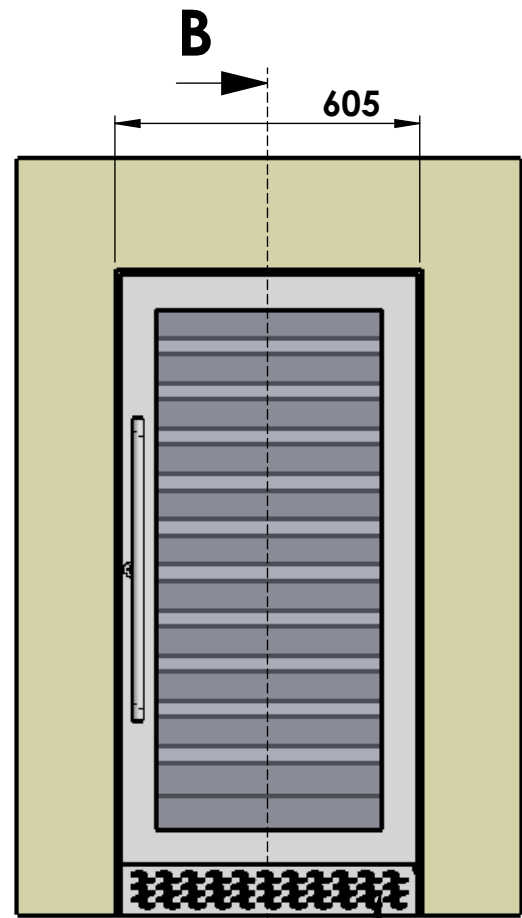

CV120T

	Date	Name	 <p>THE INFORMATION CONTAINED IN THIS DRAWING IS THE SOLE PROPERTY OF CAVANOVA WINE S.L. IN MÁLAGA, SPAIN. ANY REPRODUCTION IN PART OR AS A WHOLE WITHOUT THE WRITTEN PERMISSION OF CAVANOVA WINE S.L. IS PROHIBITED.</p>	
Design:	09/10/2018	Diego		
Checked:		Diego		
Modified:		Diego		
Sign:	Scale: 1:20	Part name: CV120T	Top assembly: CV120T	Client: Cavanova
	Unit: mm			Material: Acero inoxidable pintado
		Description: Cava para vino tinto 112 botellas		Reference: cv120t
				Count:
				Pages: 1 OF 4

Sign:

Scale: **1:20**
Unit: **mm**

Part name: **CV120T**
Top assembly: **CV120T**

Description:
Cava para vino tinto 112 botellas

Client: **Cavanova**
Material: **Acero inoxidable pintado**
Reference: **cv120t**
Count:
Pages: **2 OF 4**

Sign:

	Date	Name
Design:	09/10/2018	Diego
Checked:		Diego
Modified:		Diego
Scale: 1:20	Part name: CV120T	Top assembly: CV120T
Unit: mm	Description: Dimensiones con la puerta abierta	

Client:	Cavanova
Material:	Varios
Reference:	cv120t
Count:	
Pages:	3 OF 4

MEDIDAS RECOMENDADAS	
ALTURA	1280mm
ANCHO	605mm
PROFUNDO	730mm

SECCIÓN B-B
ESCALA 1 : 15

No obstruir ventilación

Huevo para integrar vinoteca en mueble

	Date	Name	 <small>THE INFORMATION CONTAINED IN THIS DRAWING IS THE SOLE PROPERTY OF CAVANOVA WINE S.L. IN MÁLAGA, SPAIN. ANY REPRODUCTION IN PART OR AS A WHOLE WITHOUT THE WRITTEN PERMISSION OF CAVANOVA WINE S.L. IS PROHIBITED.</small>	
Design:	09/10/2018	Diego		
Checked:		Diego		
Modified:		Diego		
Scale: 1:20	Part name: CV120T-ENTORNO		Top assembly: CV120T	Client: Cavanova
Unit: mm				Material: Varios
	Description: Empotramiento del equipo (built-in)			Reference: CV120T-ENTORNO
				Count:
				Pages: 4 OF 4