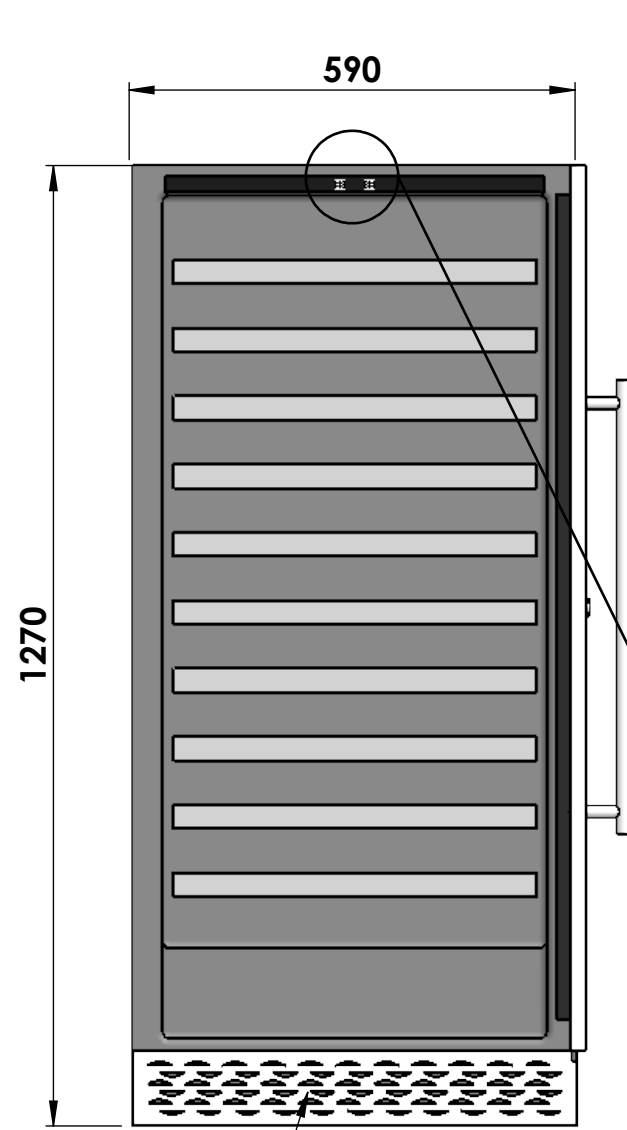

CV120T

	Date	Name	 <p>THE INFORMATION CONTAINED IN THIS DRAWING IS THE SOLE PROPERTY OF CAVANOVA WINE S.L. IN MÁLAGA, SPAIN. ANY REPRODUCTION IN PART OR AS A WHOLE WITHOUT THE WRITTEN PERMISSION OF CAVANOVA WINE S.L. IS PROHIBITED.</p>	
Design:	09/10/2018	Diego		
Checked:		Diego		
Modified:		Diego		
Sign:	Scale: 1:20	Part name: CV120T	Top assembly: CV120T	Client: Cavanova
	Unit: mm			Material: Acero inoxidable pintado
		Description: Cava para vino tinto 112 botellas		Reference: cv120t
				Count:
				Pages: 1 OF 4

Sign:

Scale: **1:20**
Unit: **mm**

Part name: **CV120T**
Top assembly: **CV120T**

Description:
Cava para vino tinto 112 botellas

Client: **Cavanova**
Material: **Acero inoxidable pintado**
Reference: **cv120t**
Count:
Pages: **2 OF 4**

Sign:

	Date	Name
Design:	09/10/2018	Diego
Checked:		Diego
Modified:		Diego
Scale: 1:20	Part name: CV120T	Top assembly: CV120T
Unit: mm	Description: Dimensiones con la puerta abierta	

Client:	Cavanova
Material:	Varios
Reference:	cv120t
Count:	
Pages:	3 OF 4

MEDIDAS RECOMENDADAS	
ALTURA	1280mm
ANCHO	605mm
PROFUNDO	730mm

SECCIÓN B-B
ESCALA 1 : 15

No obstruir ventilación

Huevo para integrar vinoteca en mueble

	Date	Name	 <small>THE INFORMATION CONTAINED IN THIS DRAWING IS THE SOLE PROPERTY OF CAVANOVA WINE S.L. IN MÁLAGA, SPAIN. ANY REPRODUCTION IN PART OR AS A WHOLE WITHOUT THE WRITTEN PERMISSION OF CAVANOVA WINE S.L. IS PROHIBITED.</small>	
Design:	09/10/2018	Diego		
Checked:		Diego		
Modified:		Diego		
Scale: 1:20	Part name: CV120T-ENTORNO		Top assembly: CV120T	Client: Cavanova
Unit: mm				Material: Varios
	Description: Empotramiento del equipo (built-in)			Reference: CV120T-ENTORNO
				Count:
				Pages: 4 OF 4