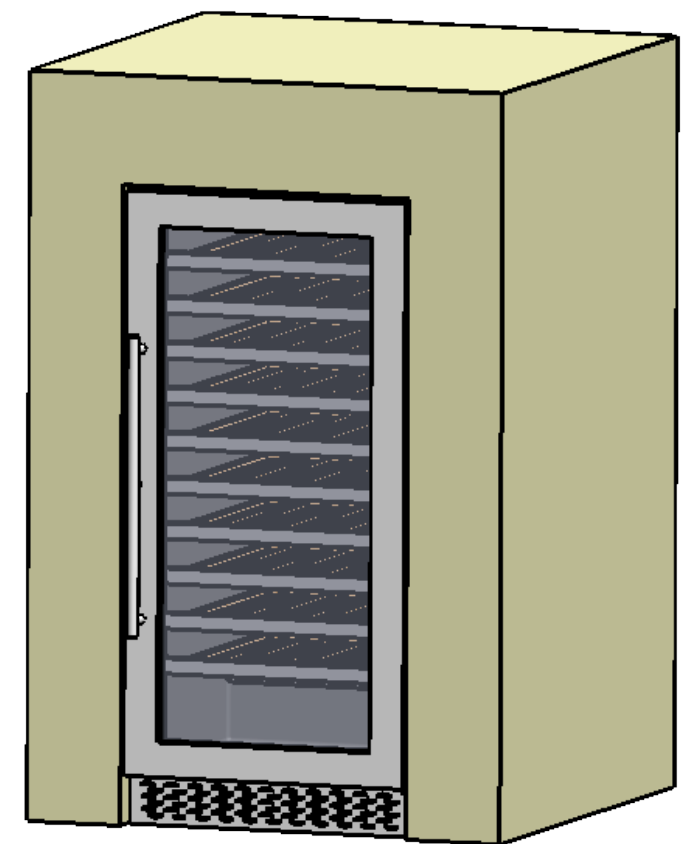

CV120T

	Date	Name	 <p>THE INFORMATION CONTAINED IN THIS DRAWING IS THE SOLE PROPERTY OF CAVANOVA WINE S.L. IN MÁLAGA, SPAIN. ANY REPRODUCTION IN PART OR AS A WHOLE WITHOUT THE WRITTEN PERMISSION OF CAVANOVA WINE S.L. IS PROHIBITED.</p>	
Design:	09/10/2018	Diego		
Checked:		Diego		
Modified:		Diego		
Sign:	Scale: 1:20	Part name: CV120T	Top assembly: CV120T	Client: Cavanova
	Unit: mm			Material: Acero inoxidable pintado
		Description: Cava para vino tinto 112 botellas		Reference: cv120t
				Count:
				Pages: 1 OF 4

Sign:

Scale: **1:20**
Unit: **mm**

Part name: **CV120T**
Top assembly: **CV120T**

Description:
Cava para vino tinto 112 botellas

Client: **Cavanova**
Material: **Acero inoxidable pintado**
Reference: **cv120t**
Count:
Pages: **2 OF 4**

Volumen Botellas	276L
Rango de temperatura	5-20°C
Frecuencia	50Hz
Consumo	0.86(12°C)kw/d
Voltaje	220/240V
Ruido	42db
Refrigerante	R600a
Humedad interior	>70%RH
Sistema de frío	Compresor

cavanova

THE INFORMATION CONTAINED IN THIS DRAWING IS THE SOLE PROPERTY OF CAVANOVA WINE S.L. IN MÁLAGA, SPAIN. ANY REPRODUCTION IN PART OR AS A WHOLE WITHOUT THE WRITTEN PERMISSION OF CAVANOVA WINE S.L. IS PROHIBITED.

MEDIDAS RECOMENDADAS	
ALTURA	1280mm
ANCHO	605mm
PROFUNDO	730mm

SECCIÓN B-B
ESCALA 1 : 15

No obstruir ventilación

Huevo para integrar vinoteca en mueble

	Date	Name	 <small>THE INFORMATION CONTAINED IN THIS DRAWING IS THE SOLE PROPERTY OF CAVANOVA WINE S.L. IN MÁLAGA, SPAIN. ANY REPRODUCTION IN PART OR AS A WHOLE WITHOUT THE WRITTEN PERMISSION OF CAVANOVA WINE S.L. IS PROHIBITED.</small>	
Design:	09/10/2018	Diego		
Checked:		Diego		
Modified:		Diego		
Scale: 1:20	Part name: CV120T-ENTORNO		Top assembly: CV120T	Client: Cavanova
Unit: mm				Material: Varios
	Description: Empotramiento del equipo (built-in)			Reference: CV120T-ENTORNO
				Count:
				Pages: 4 OF 4