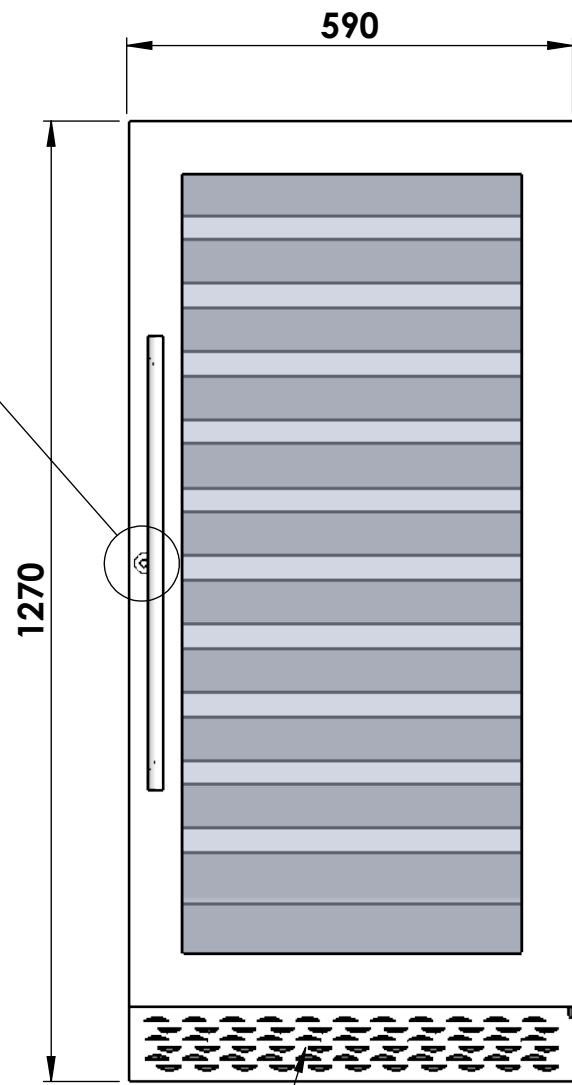

Cerradura

NO OBSTRUIR VENTILACIÓN

DATOS TÉCNICOS	
Volumen	276L
Botellas	112
Rango de temperatura	5-20°C
Frecuencia	50Hz
Consumo	0.86(12°C)kw/d
Voltaje	220/240V
Ruido	42db
Refrigerante	R600a
Humedad interior	>70%RH
Sistema de frío	Compresor

	Date	Name
Design:	09/10/2018	Diego
Checked:		Diego
Modified:		Diego

cavanova

THE INFORMATION CONTAINED IN THIS DRAWING IS THE SOLE PROPERTY OF CAVANOVA WINE S.L. IN MÁLAGA, SPAIN. ANY REPRODUCTION IN PART OR AS A WHOLE WITHOUT THE WRITTEN PERMISSION OF CAVANOVA WINE S.L. IS PROHIBITED.

Sign:

Scale: **1:20**
Unit: **mm**

Part name: **CV120T**
Top assembly: **CV120T**

Description:
Cava para vino tinto 112 botellas

Client: **Cavanova**
Material: **Acero inoxidable pintado**
Reference: **cv120t**
Count:
Pages: **2 OF 4**