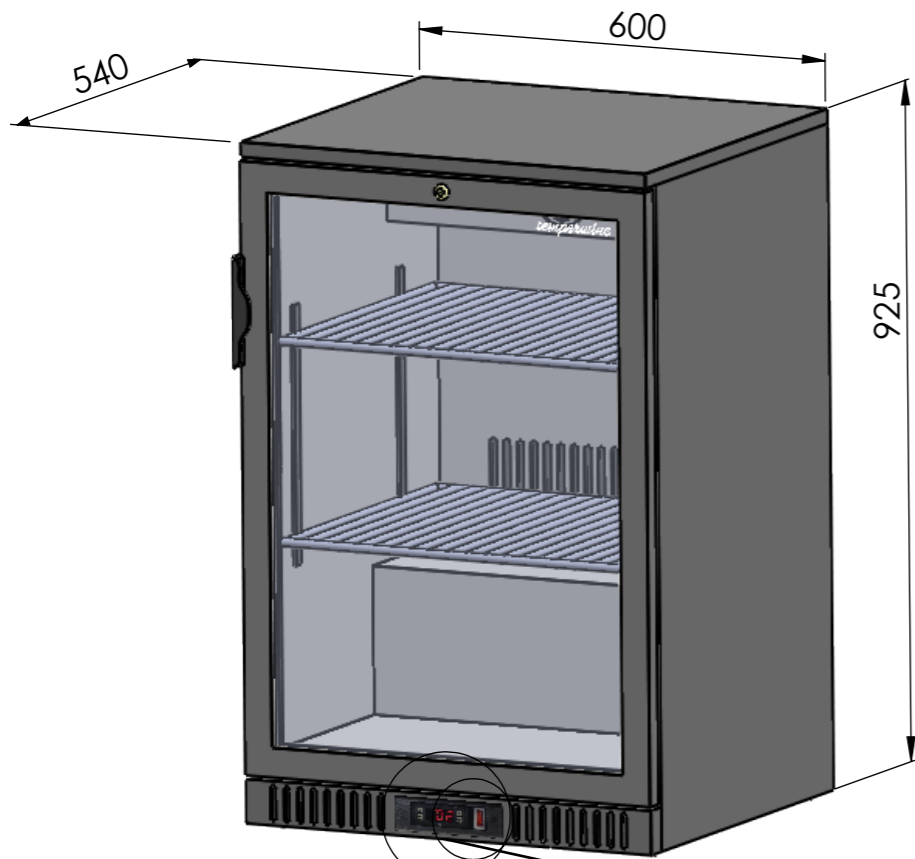

FB01

FB02

FB03

	Date	Name	 <small>THE INFORMATION CONTAINED IN THIS DRAWING IS THE SOLE PROPERTY OF TEMPERWINE S.L. IN MÁLAGA, SPAIN. ANY REPRODUCTION IN PART OR AS A WHOLE WITHOUT THE WRITTEN PERMISSION OF TEMPERWINE S.L. IS PROHIBITED.</small>	
Design:	18/10/2018	Diego		
Checked:		Diego		
Modified:		Diego		
Sign:	Scale: 1:20	Part name:	Top assembly:	Client:
	Unit: mm	FB SERIE	FB SERIE	Material: Varios
		Description:	Reference: FB SERIE	
	Gama de productos Frosterbeer		Count:	Pages: 1 OF 6

MODELO	FB01	FB02	FB03
Tensión nominal	220-240V		
Frecuencia	50Hz		
Clase de Protección	1		
Rango T°C	0- hasta +8°C		
Amperaje	1.25A	1.66A	
Consumo	2.18 KWh/24h	2.60 KWh/24h	3.78 KWh/24h
Refrigerante	R600a (35g)	R600a (62g)	R600a (64g)
Capacidad	128L	200L	
Peso neto/bruto	45/58kg	62/72kg	65/75kg
Dimensiones	600x925x540mm	900x925x540mm	
Ruido	60db	67db	56db

FB01

FB02

FB03

Interruptor ON/OFF

12	Indicador led
13	tecla set
14	teclas control Temp.
15	Indicador de refrigeración
16	Indicador de descongelación
17	Boton descongelación

	Date	Name	<i>temperwine</i> <small>THE INFORMATION CONTAINED IN THIS DRAWING IS THE SOLE PROPERTY OF TEMPERWINE S.L. IN MÁLAGA, SPAIN. ANY REPRODUCTION IN PART OR AS A WHOLE WITHOUT THE WRITTEN PERMISSION OF TEMPERWINE S.L IS PROHIBITED.</small>
Design:	19/10/2018	Diego	
Checked:		Diego	
Modified:		Diego	
Sign:	Scale: 1:10	Part name: FB SERIES	Top assembly: FB SERIES
	Unit: mm		
	Description: Control de temperatura		Client:
			Material: Acero pintado
			Reference: FB01
			Count:
			Pages: 3 OF 6