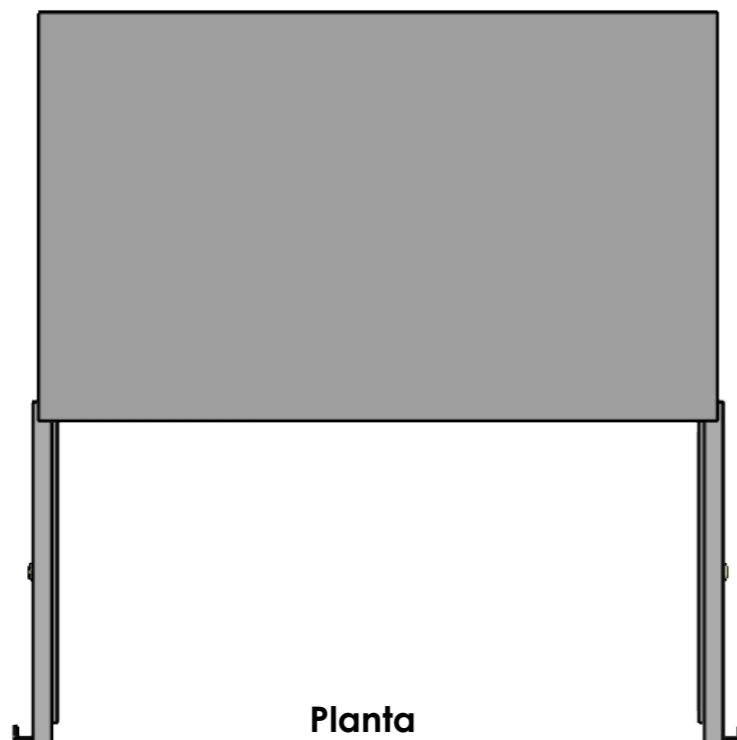

Alzado

Perfil

Planta

Cerradura

	Date	Name	 <small>THE INFORMATION CONTAINED IN THIS DRAWING IS THE SOLE PROPERTY OF TEMPERWINE S.L. IN MÁLAGA, SPAIN. ANY REPRODUCTION IN PART OR AS A WHOLE WITHOUT THE WRITTEN PERMISSION OF TEMPERWINE S.L. IS PROHIBITED.</small>	
Design:	19/10/2018	Diego		
Checked:		Diego		
Modified:		Diego		
Sign:	Scale: 1:10	Part name: FB01	Top assembly: FB01	Client:
	Unit: mm			Material: Acero pintado
		Description: Frosterbeer 01		Reference: FB01
				Count:
				Pages: 4 OF 6

Alzado

Perfil

Cerradura para cada puerta

Planta

	Date	Name	 <small>THE INFORMATION CONTAINED IN THIS DRAWING IS THE SOLE PROPERTY OF TEMPERWINE S.L. IN MÁLAGA, SPAIN. ANY REPRODUCTION IN PART OR AS A WHOLE WITHOUT THE WRITTEN PERMISSION OF TEMPERWINE S.L. IS PROHIBITED.</small>	
Design:	19/10/2018	Diego		
Checked:		Diego		
Modified:		Diego		
Scale: 1:10 Unit: mm	Part name: FB02		Top assembly: FB03	Client:
	Description: Frosterbeer 03			Material: Acero Pintado
			Reference: FB02	
			Count:	
				Pages: 5 OF 6