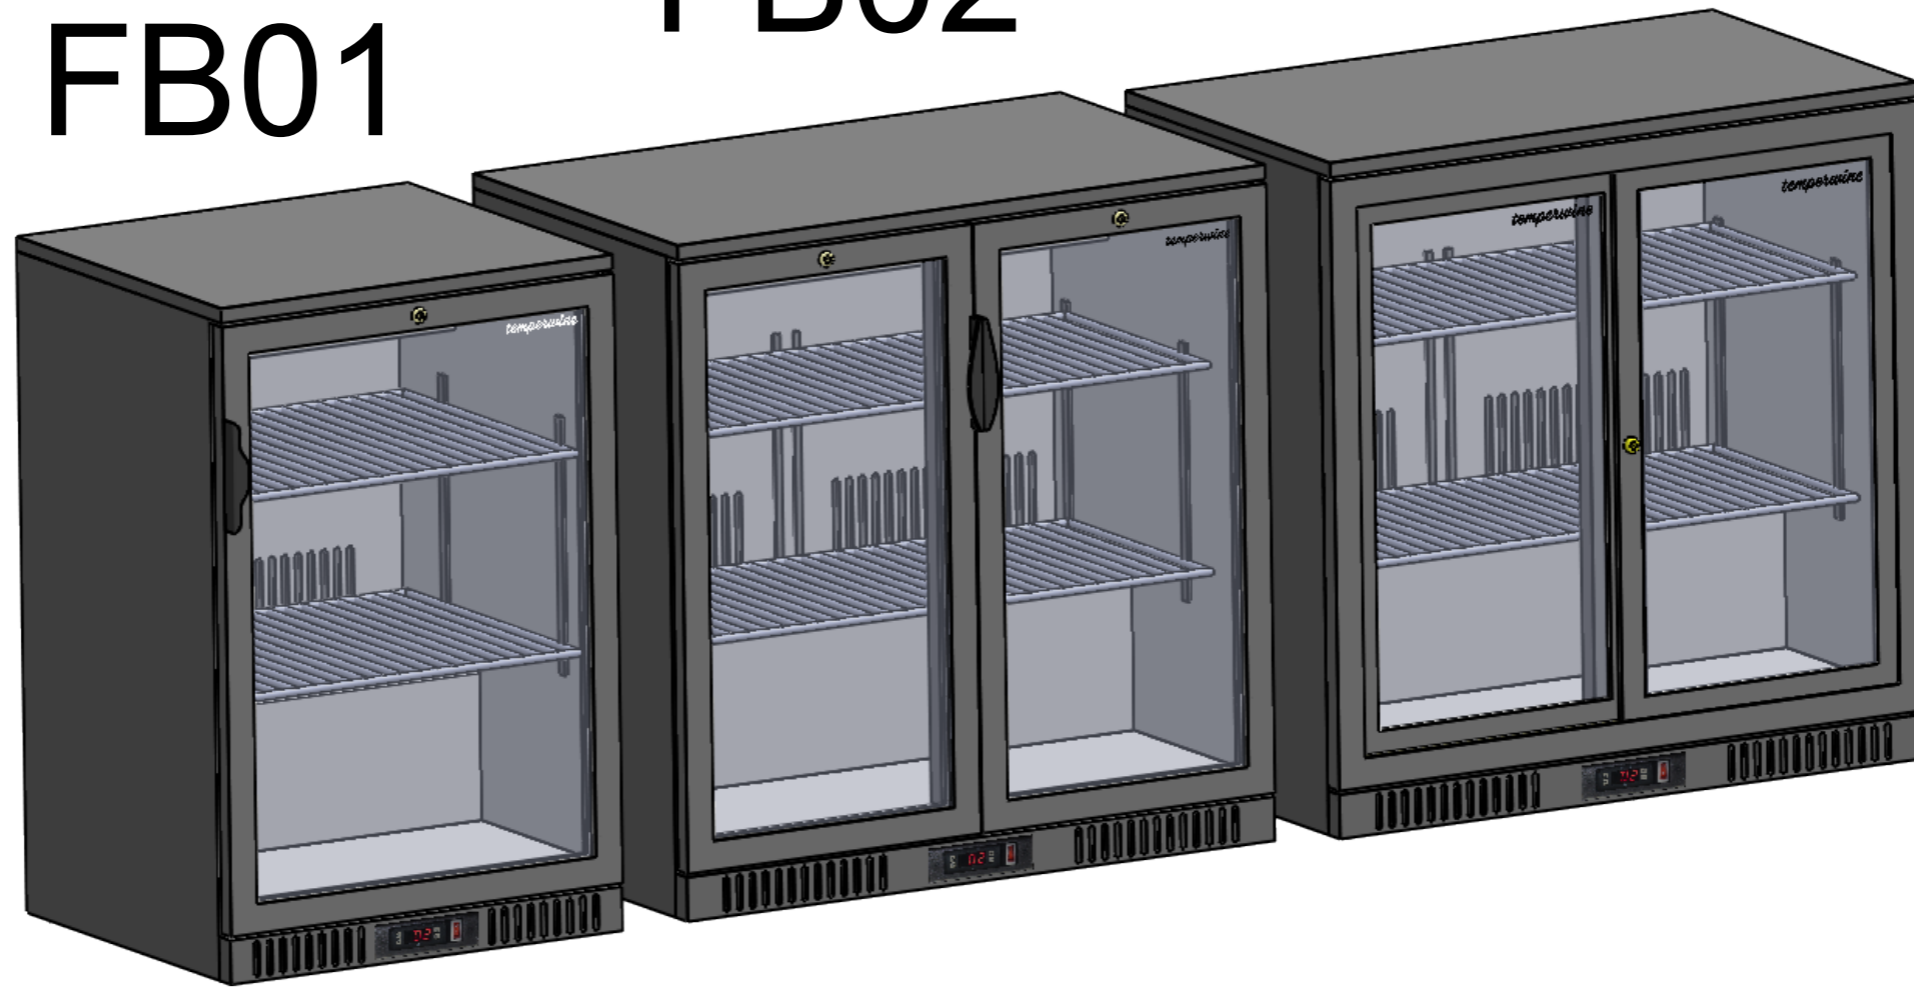

FB01

FB02

FB03

	Date	Name	 <small>THE INFORMATION CONTAINED IN THIS DRAWING IS THE SOLE PROPERTY OF TEMPERWINE S.L. IN MÁLAGA, SPAIN. ANY REPRODUCTION IN PART OR AS A WHOLE WITHOUT THE WRITTEN PERMISSION OF TEMPERWINE S.L. IS PROHIBITED.</small>	
Design:	18/10/2018	Diego		
Checked:		Diego		
Modified:		Diego		
Sign:	Scale: 1:20	Part name:	Top assembly:	Client:
	Unit: mm	FB SERIE	FB SERIE	Material: Varios
		Description:	Reference: FB SERIE	
	Gama de productos Frosterbeer		Count:	Pages: 1 OF 6

MODELO	FB01	FB02	FB03
Tensión nominal	220-240V		
Frecuencia	50Hz		
Clase de Protección	1		
Rango T°C	0- hasta +8°C		
Amperaje	1.25A	1.66A	
Consumo	2.18 KWh/24h	2.60 KWh/24h	3.78 KWh/24h
Refrigerante	R600a (35g)	R600a (62g)	R600a (64g)
Capacidad	128L	200L	
Peso neto/bruto	45/58kg	62/72kg	65/75kg
Dimensiones	600x925x540mm	900x925x540mm	
Ruido	60db	67db	56db

FB01

FB02

FB03

Interruptor ON/OFF

12	Indicador led
13	tecla set
14	teclas control Temp.
15	Indicador de refrigeración
16	Indicador de descongelación
17	Boton descongelación

	Date	Name	<i>temperwine</i> <small>THE INFORMATION CONTAINED IN THIS DRAWING IS THE SOLE PROPERTY OF TEMPERWINE S.L. IN MÁLAGA, SPAIN. ANY REPRODUCTION IN PART OR AS A WHOLE WITHOUT THE WRITTEN PERMISSION OF TEMPERWINE S.L IS PROHIBITED.</small>
Design:	19/10/2018	Diego	
Checked:		Diego	
Modified:		Diego	
Sign:	Scale: 1:10	Part name: FB SERIES	Top assembly: FB SERIES
	Unit: mm		
	Description: Control de temperatura		Client:
			Material: Acero pintado
			Reference: FB01
			Count:
			Pages: 3 OF 6