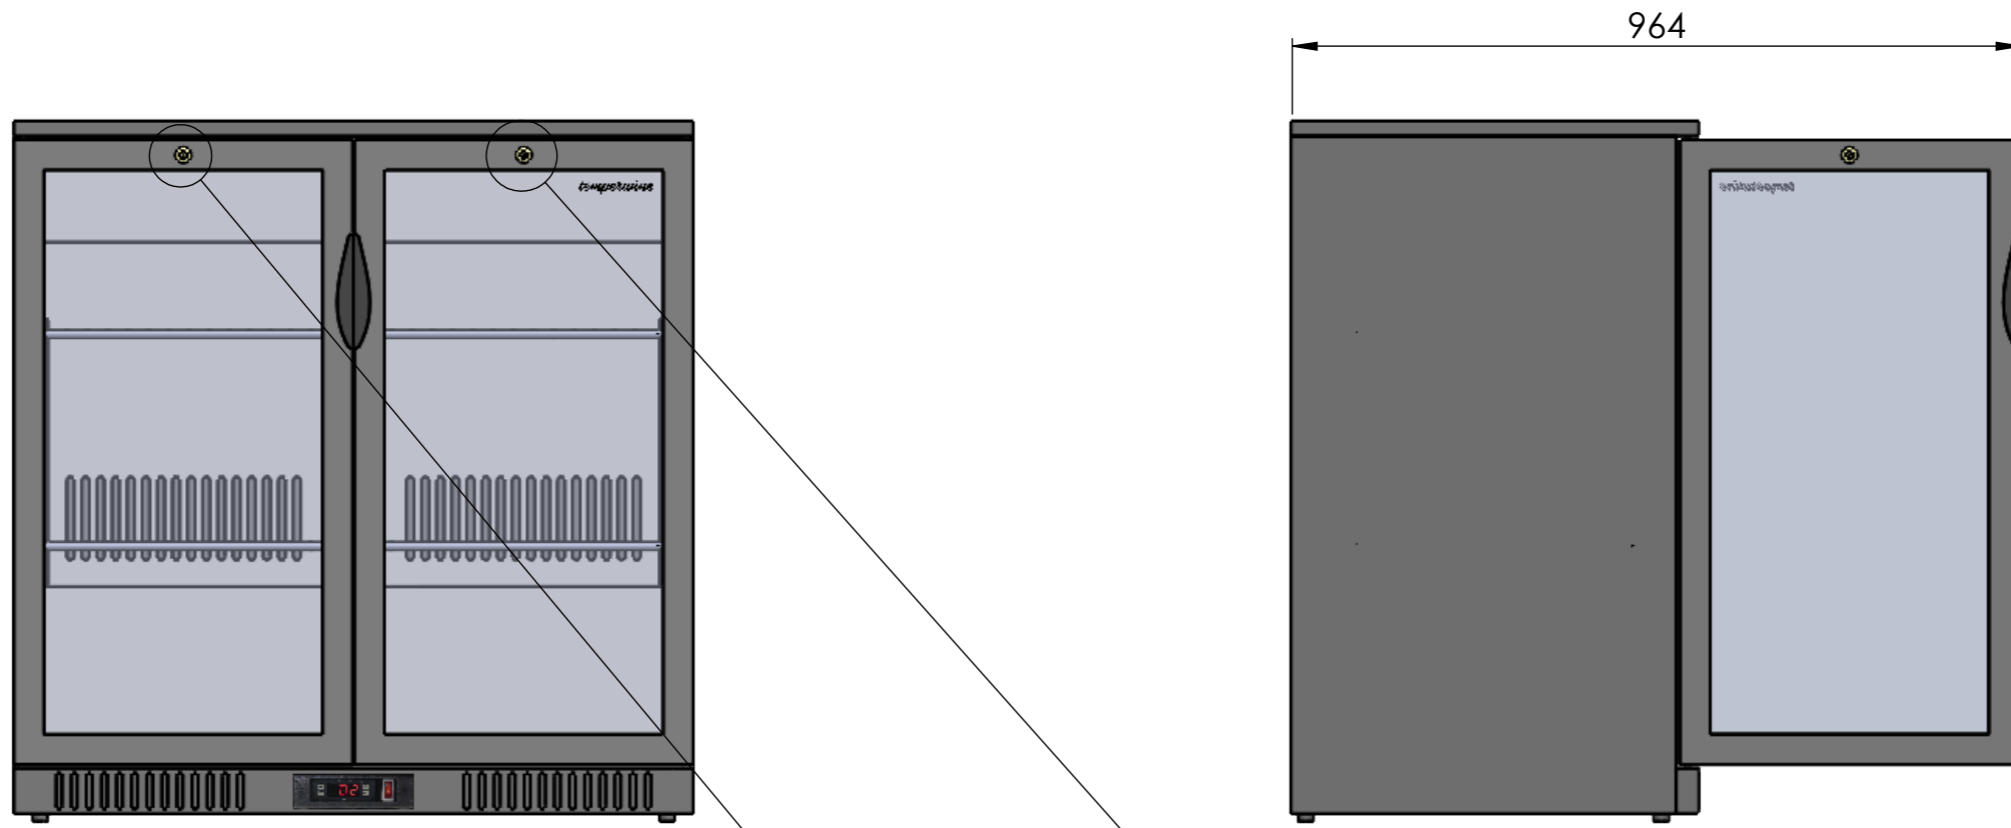

Alzado

Perfil

Planta

Cerradura

	Date	Name	 <small>THE INFORMATION CONTAINED IN THIS DRAWING IS THE SOLE PROPERTY OF TEMPERWINE S.L. IN MÁLAGA, SPAIN. ANY REPRODUCTION IN PART OR AS A WHOLE WITHOUT THE WRITTEN PERMISSION OF TEMPERWINE S.L. IS PROHIBITED.</small>	
Design:	19/10/2018	Diego		
Checked:		Diego		
Modified:		Diego		
Sign:	Scale: 1:10	Part name: FB01	Top assembly: FB01	Client:
	Unit: mm			Material: Acero pintado
		Description: Frosterbeer 01		Reference: FB01
				Count:
				Pages: 4 OF 6

Alzado

Perfil

Cerradura para cada puerta

Planta

	Date	Name	 <small>THE INFORMATION CONTAINED IN THIS DRAWING IS THE SOLE PROPERTY OF TEMPERWINE S.L. IN MÁLAGA, SPAIN. ANY REPRODUCTION IN PART OR AS A WHOLE WITHOUT THE WRITTEN PERMISSION OF TEMPERWINE S.L. IS PROHIBITED.</small>	
Design:	19/10/2018	Diego		
Checked:		Diego		
Modified:		Diego		
Scale: 1:10 Unit: mm	Part name: FB02		Top assembly: FB03	Client:
	Description: Frosterbeer 03			Material: Acero Pintado
			Reference: FB02	
			Count:	
				Pages: 5 OF 6