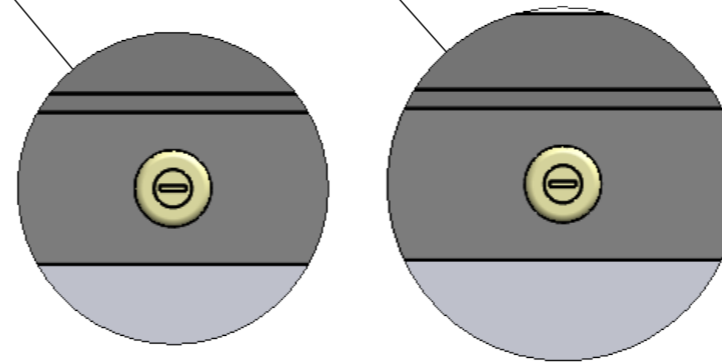

FB01

FB02

FB03

Interruptor ON/OFF

12	Indicador led
13	tecla set
14	teclas control Temp.
15	Indicador de refrigeración
16	Indicador de descongelación
17	Boton descongelación

	Date	Name	<i>temperwine</i> <small>THE INFORMATION CONTAINED IN THIS DRAWING IS THE SOLE PROPERTY OF TEMPERWINE S.L. IN MÁLAGA, SPAIN. ANY REPRODUCTION IN PART OR AS A WHOLE WITHOUT THE WRITTEN PERMISSION OF TEMPERWINE S.L IS PROHIBITED.</small>
Design:	19/10/2018	Diego	
Checked:		Diego	
Modified:		Diego	
Sign:	Scale: 1:10	Part name: FB SERIES	Top assembly: FB SERIES
	Unit: mm		
	Description: Control de temperatura		Client:
			Material: Acero pintado
			Reference: FB01
			Count:
			Pages: 3 OF 6

Alzado

Perfil

Planta

Cerradura

	Date	Name	 <small>THE INFORMATION CONTAINED IN THIS DRAWING IS THE SOLE PROPERTY OF TEMPERWINE S.L. IN MÁLAGA, SPAIN. ANY REPRODUCTION IN PART OR AS A WHOLE WITHOUT THE WRITTEN PERMISSION OF TEMPERWINE S.L. IS PROHIBITED.</small>	
Design:	19/10/2018	Diego		
Checked:		Diego		
Modified:		Diego		
Sign:	Scale: 1:10	Part name: FB01	Top assembly: FB01	Client:
	Unit: mm			Material: Acero pintado
		Description: Frosterbeer 01		Reference: FB01
				Count:
				Pages: 4 OF 6

Alzado

Perfil

Cerradura para cada puerta

Planta

	Date	Name	 <small>THE INFORMATION CONTAINED IN THIS DRAWING IS THE SOLE PROPERTY OF TEMPERWINE S.L. IN MÁLAGA, SPAIN. ANY REPRODUCTION IN PART OR AS A WHOLE WITHOUT THE WRITTEN PERMISSION OF TEMPERWINE S.L. IS PROHIBITED.</small>	
Design:	19/10/2018	Diego		
Checked:		Diego		
Modified:		Diego		
Scale: 1:10 Unit: mm	Part name: FB02		Top assembly: FB03	Client:
	Description: Frosterbeer 03			Material: Acero Pintado
			Reference: FB02	
			Count:	
				Pages: 5 OF 6