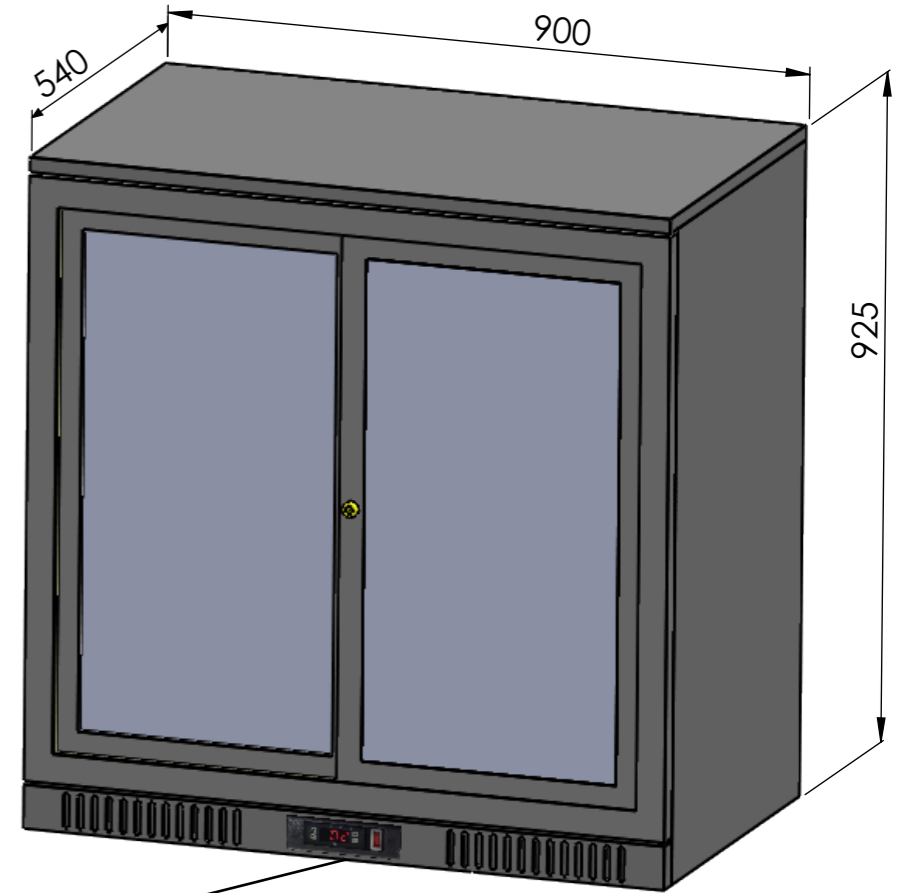

MODELO	FB01	FB02	FB03
Tensión nominal	220-240V		
Frecuencia	50Hz		
Clase de Protección	1		
Rango T°C	0- hasta +8°C		
Amperaje	1.25A	1.66A	
Consumo	2.18 KWh/24h	2.60 KWh/24h	3.78 KWh/24h
Refrigerante	R600a (35g)	R600a (62g)	R600a (64g)
Capacidad	128L	200L	
Peso neto/bruto	45/58kg	62/72kg	65/75kg
Dimensiones	600x925x540mm	900x925x540mm	
Ruido	60db	67db	56db

Date	Name	 <small>THE INFORMATION CONTAINED IN THIS DRAWING IS THE SOLE PROPERTY OF TEMPERWINE S.L. IN MÁLAGA, SPAIN. ANY REPRODUCTION IN PART OR AS A WHOLE WITHOUT THE WRITTEN PERMISSION OF TEMPERWINE S.L. IS PROHIBITED.</small>		
Design:	18/10/2018			Diego
Checked:				Diego
Modified:				Diego
Sign:	Scale: 1:20	Part name:	Top assembly:	Client:
	Unit: mm	FB SERIE	FB SERIE	Material: Varios
	Description:		Reference: FB SERIE	
	Gama de productos Frosterbeer		Count:	
			Pages: 2 OF 6	

FB01

FB02

FB03

Interruptor ON/OFF

12	Indicador led
13	tecla set
14	teclas control Temp.
15	Indicador de refrigeración
16	Indicador de descongelación
17	Boton descongelación

	Date	Name	<i>temperwine</i> <small>THE INFORMATION CONTAINED IN THIS DRAWING IS THE SOLE PROPERTY OF TEMPERWINE S.L. IN MÁLAGA, SPAIN. ANY REPRODUCTION IN PART OR AS A WHOLE WITHOUT THE WRITTEN PERMISSION OF TEMPERWINE S.L IS PROHIBITED.</small>
Design:	19/10/2018	Diego	
Checked:		Diego	
Modified:		Diego	
Sign:	Scale: 1:10	Part name: FB SERIES	Top assembly: FB SERIES
	Unit: mm		
	Description: Control de temperatura		Client:
			Material: Acero pintado
			Reference: FB01
			Count:
			Pages: 3 OF 6