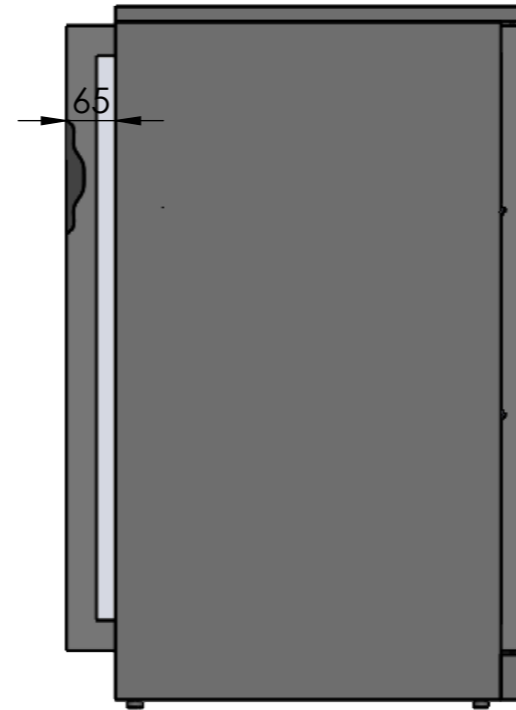

FB01

FB02

FB03

Interruptor ON/OFF

12	Indicador led
13	tecla set
14	teclas control Temp.
15	Indicador de refrigeración
16	Indicador de descongelación
17	Boton descongelación

	Date	Name	<i>temperwine</i> <small>THE INFORMATION CONTAINED IN THIS DRAWING IS THE SOLE PROPERTY OF TEMPERWINE S.L. IN MÁLAGA, SPAIN. ANY REPRODUCTION IN PART OR AS A WHOLE WITHOUT THE WRITTEN PERMISSION OF TEMPERWINE S.L IS PROHIBITED.</small>
Design:	19/10/2018	Diego	
Checked:		Diego	
Modified:		Diego	
Sign:	Scale: 1:10	Part name: FB SERIES	Top assembly: FB SERIES
	Unit: mm		
	Description: Control de temperatura		Client:
			Material: Acero pintado
			Reference: FB01
			Count:
			Pages: 3 OF 6

Alzado

Perfil

Planta

Cerradura

	Date	Name	 <small>THE INFORMATION CONTAINED IN THIS DRAWING IS THE SOLE PROPERTY OF TEMPERWINE S.L. IN MÁLAGA, SPAIN. ANY REPRODUCTION IN PART OR AS A WHOLE WITHOUT THE WRITTEN PERMISSION OF TEMPERWINE S.L. IS PROHIBITED.</small>	
Design:	19/10/2018	Diego		
Checked:		Diego		
Modified:		Diego		
Sign:	Scale: 1:10	Part name: FB01	Top assembly: FB01	Client:
	Unit: mm			Material: Acero pintado
		Description: Frosterbeer 01		Reference: FB01
				Count:
				Pages: 4 OF 6