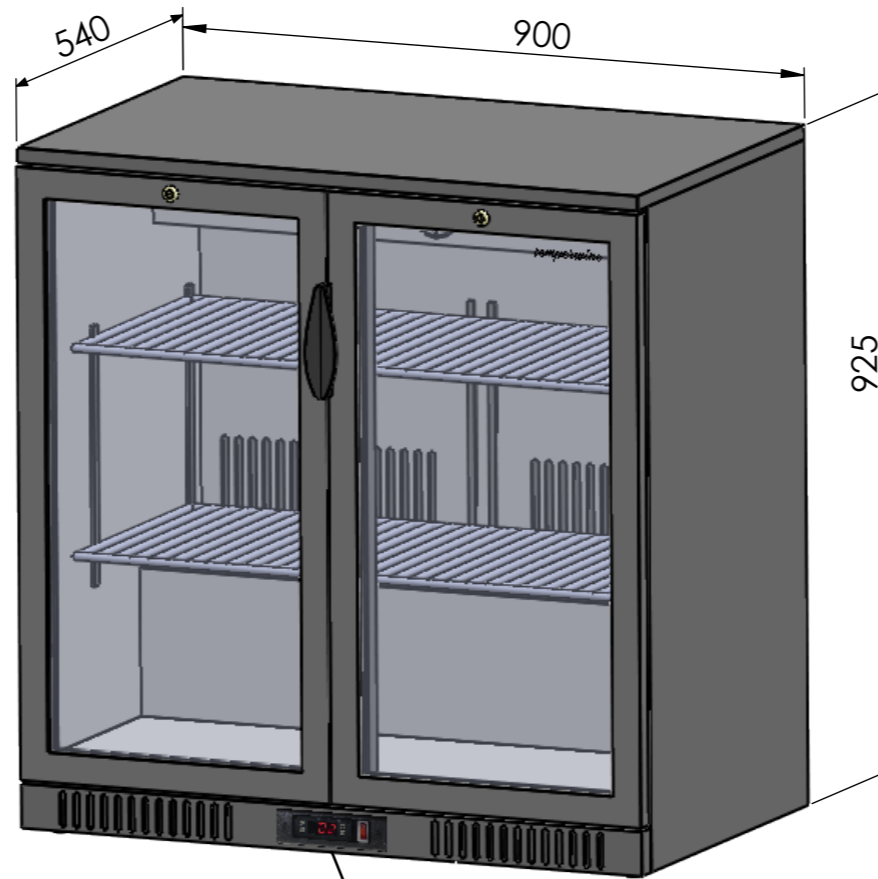

FB01

FB02

FB03

	Date	Name	 <small>THE INFORMATION CONTAINED IN THIS DRAWING IS THE SOLE PROPERTY OF TEMPERWINE S.L. IN MÁLAGA, SPAIN. ANY REPRODUCTION IN PART OR AS A WHOLE WITHOUT THE WRITTEN PERMISSION OF TEMPERWINE S.L. IS PROHIBITED.</small>	
Design:	18/10/2018	Diego		
Checked:		Diego		
Modified:		Diego		
Sign:	Scale: 1:20	Part name:	Top assembly:	Client:
	Unit: mm	FB SERIE	FB SERIE	Material: Varios
		Description:	Reference: FB SERIE	
	Gama de productos Frosterbeer		Count:	Pages: 1 OF 6

MODELO	FB01	FB02	FB03
Tensión nominal	220-240V		
Frecuencia	50Hz		
Clase de Protección	1		
Rango T°C	0- hasta +8°C		
Amperaje	1.25A	1.66A	
Consumo	2.18 KWh/24h	2.60 KWh/24h	3.78 KWh/24h
Refrigerante	R600a (35g)	R600a (62g)	R600a (64g)
Capacidad	128L	200L	
Peso neto/bruto	45/58kg	62/72kg	65/75kg
Dimensiones	600x925x540mm	900x925x540mm	
Ruido	60db	67db	56db

FB01

FB02

FB03

Interruptor ON/OFF

12	Indicador led
13	tecla set
14	teclas control Temp.
15	Indicador de refrigeración
16	Indicador de descongelación
17	Boton descongelación

	Date	Name	<i>temperwine</i> <small>THE INFORMATION CONTAINED IN THIS DRAWING IS THE SOLE PROPERTY OF TEMPERWINE S.L. IN MÁLAGA, SPAIN. ANY REPRODUCTION IN PART OR AS A WHOLE WITHOUT THE WRITTEN PERMISSION OF TEMPERWINE S.L IS PROHIBITED.</small>
Design:	19/10/2018	Diego	
Checked:		Diego	
Modified:		Diego	
Sign:	Scale: 1:10	Part name: FB SERIES	Top assembly: FB SERIES
	Unit: mm		
	Description: Control de temperatura		Client:
			Material: Acero pintado
			Reference: FB01
			Count:
			Pages: 3 OF 6