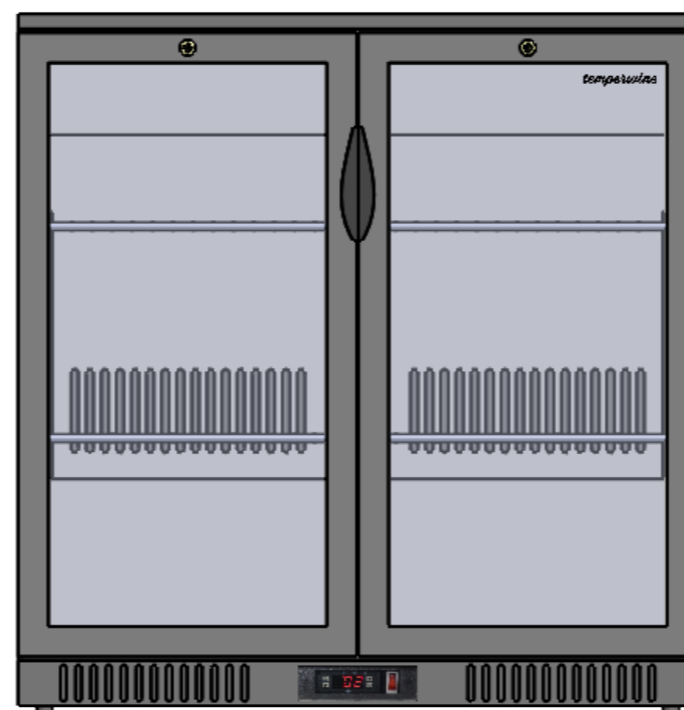

FB01

FB02

FB03

	Date	Name	 <small>THE INFORMATION CONTAINED IN THIS DRAWING IS THE SOLE PROPERTY OF TEMPERWINE S.L. IN MÁLAGA, SPAIN. ANY REPRODUCTION IN PART OR AS A WHOLE WITHOUT THE WRITTEN PERMISSION OF TEMPERWINE S.L. IS PROHIBITED.</small>	
Design:	18/10/2018	Diego		
Checked:		Diego		
Modified:		Diego		
Sign:	Scale: 1:20	Part name:	Top assembly:	Client:
	Unit: mm	FB SERIE	FB SERIE	Material: Varios
		Description:	Reference: FB SERIE	
	Gama de productos Frosterbeer		Count:	Pages: 1 OF 6

MODELO	FB01	FB02	FB03
Tensión nominal	220-240V		
Frecuencia	50Hz		
Clase de Protección	1		
Rango T°C	0- hasta +8°C		
Amperaje	1.25A	1.66A	
Consumo	2.18 KWh/24h	2.60 KWh/24h	3.78 KWh/24h
Refrigerante	R600a (35g)	R600a (62g)	R600a (64g)
Capacidad	128L	200L	
Peso neto/bruto	45/58kg	62/72kg	65/75kg
Dimensiones	600x925x540mm	900x925x540mm	
Ruido	60db	67db	56db

FB01

FB02

FB03

Interruptor ON/OFF

12	Indicador led
13	tecla set
14	teclas control Temp.
15	Indicador de refrigeración
16	Indicador de descongelación
17	Boton descongelación

	Date	Name	<i>temperwine</i> <small>THE INFORMATION CONTAINED IN THIS DRAWING IS THE SOLE PROPERTY OF TEMPERWINE S.L. IN MÁLAGA, SPAIN. ANY REPRODUCTION IN PART OR AS A WHOLE WITHOUT THE WRITTEN PERMISSION OF TEMPERWINE S.L IS PROHIBITED.</small>
Design:	19/10/2018	Diego	
Checked:		Diego	
Modified:		Diego	
Sign:	Scale: 1:10	Part name: FB SERIES	Top assembly: FB SERIES
	Unit: mm		
	Description: Control de temperatura		Client:
			Material: Acero pintado
			Reference: FB01
			Count:
			Pages: 3 OF 6