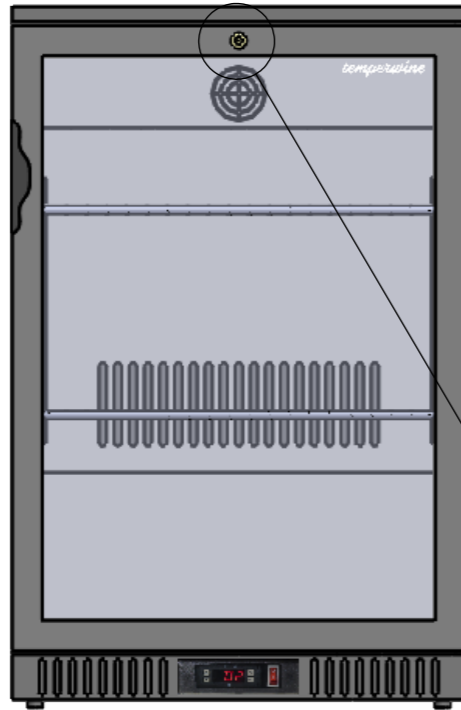

FB01

FB02

FB03

Interruptor ON/OFF

12	Indicador led
13	tecla set
14	teclas control Temp.
15	Indicador de refrigeración
16	Indicador de descongelación
17	Boton descongelación

	Date	Name	<i>temperwine</i> <small>THE INFORMATION CONTAINED IN THIS DRAWING IS THE SOLE PROPERTY OF TEMPERWINE S.L. IN MÁLAGA, SPAIN. ANY REPRODUCTION IN PART OR AS A WHOLE WITHOUT THE WRITTEN PERMISSION OF TEMPERWINE S.L IS PROHIBITED.</small>
Design:	19/10/2018	Diego	
Checked:		Diego	
Modified:		Diego	
Sign:	Scale: 1:10	Part name: FB SERIES	Top assembly: FB SERIES
	Unit: mm		
	Description: Control de temperatura		Client:
			Material: Acero pintado
			Reference: FB01
			Count:
			Pages: 3 OF 6

Alzado

Perfil

Planta

Cerradura

	Date	Name	 <small>THE INFORMATION CONTAINED IN THIS DRAWING IS THE SOLE PROPERTY OF TEMPERWINE S.L. IN MÁLAGA, SPAIN. ANY REPRODUCTION IN PART OR AS A WHOLE WITHOUT THE WRITTEN PERMISSION OF TEMPERWINE S.L. IS PROHIBITED.</small>	
Design:	19/10/2018	Diego		
Checked:		Diego		
Modified:		Diego		
Sign:	Scale: 1:10	Part name: FB01	Top assembly: FB01	Client:
	Unit: mm			Material: Acero pintado
		Description: Frosterbeer 01		Reference: FB01
				Count:
				Pages: 4 OF 6