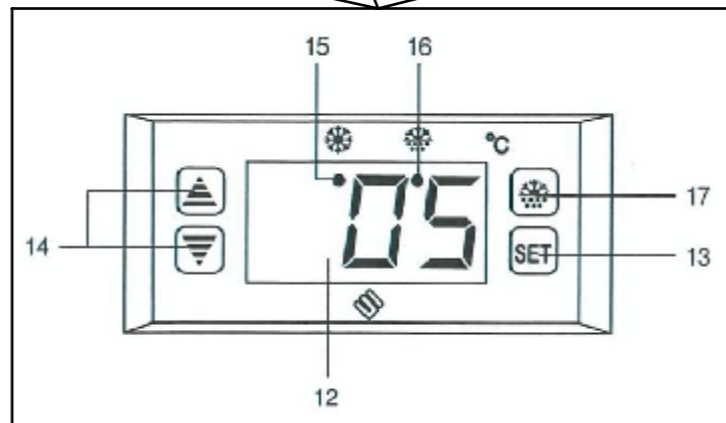

FB01

FB02

FB03

Interruptor ON/OFF

12	Indicador led
13	tecla set
14	teclas control Temp.
15	Indicador de refrigeración
16	Indicador de descongelación
17	Boton descongelación

	Date	Name	<i>temperwine</i> <small>THE INFORMATION CONTAINED IN THIS DRAWING IS THE SOLE PROPERTY OF TEMPERWINE S.L. IN MÁLAGA, SPAIN. ANY REPRODUCTION IN PART OR AS A WHOLE WITHOUT THE WRITTEN PERMISSION OF TEMPERWINE S.L IS PROHIBITED.</small>
Design:	19/10/2018	Diego	
Checked:		Diego	
Modified:		Diego	
Sign:	Scale: 1:10	Part name: FB SERIES	Top assembly: FB SERIES
	Unit: mm		
	Description: Control de temperatura		Client:
			Material: Acero pintado
			Reference: FB01
			Count:
			Pages: 3 OF 6

Alzado

Perfil

Planta

Cerradura

	Date	Name	 <small>THE INFORMATION CONTAINED IN THIS DRAWING IS THE SOLE PROPERTY OF TEMPERWINE S.L. IN MÁLAGA, SPAIN. ANY REPRODUCTION IN PART OR AS A WHOLE WITHOUT THE WRITTEN PERMISSION OF TEMPERWINE S.L. IS PROHIBITED.</small>	
Design:	19/10/2018	Diego		
Checked:		Diego		
Modified:		Diego		
Sign:	Scale: 1:10	Part name: FB01	Top assembly: FB01	Client:
	Unit: mm			Material: Acero pintado
		Description: Frosterbeer 01		Reference: FB01
				Count:
				Pages: 4 OF 6