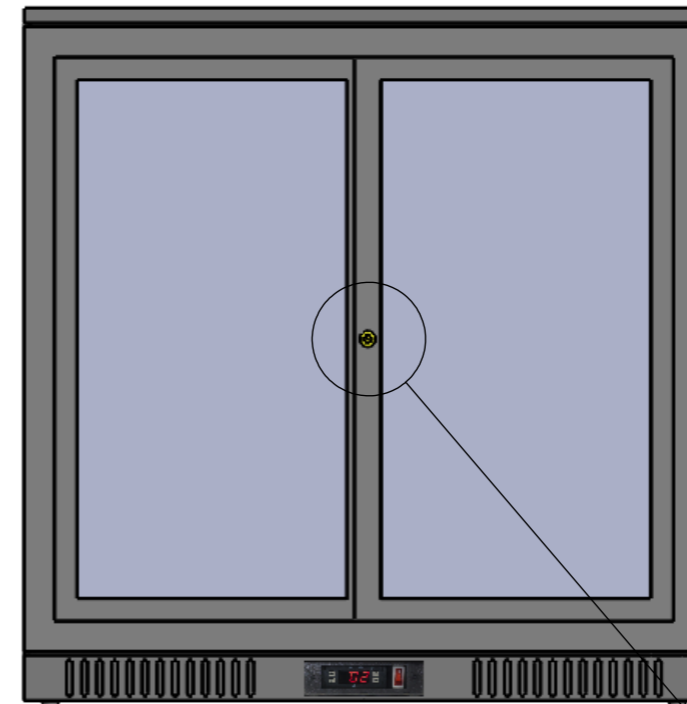

Sign:

Puerta abierta

Alzado

Puerta cerrada

Alzado

Puerta corredera

Cerradura

Sign:	Design:	Date	Name	 <p>THE INFORMATION CONTAINED IN THIS DRAWING IS THE SOLE PROPERTY OF TEMPERWINE S.L. IN MÁLAGA, SPAIN. ANY REPRODUCTION IN PART OR AS A WHOLE WITHOUT THE WRITTEN PERMISSION OF TEMPERWINE S.L. IS PROHIBITED.</p>
	Checked:			
	Modified:			
	Scale: 1:10	Part name: FB03	Top assembly: FB03	
	Unit: mm	Description: Frosterbeer 03		Material: Acero pintado
				Reference: FB03
				Count:
				Pages: 6 OF 6