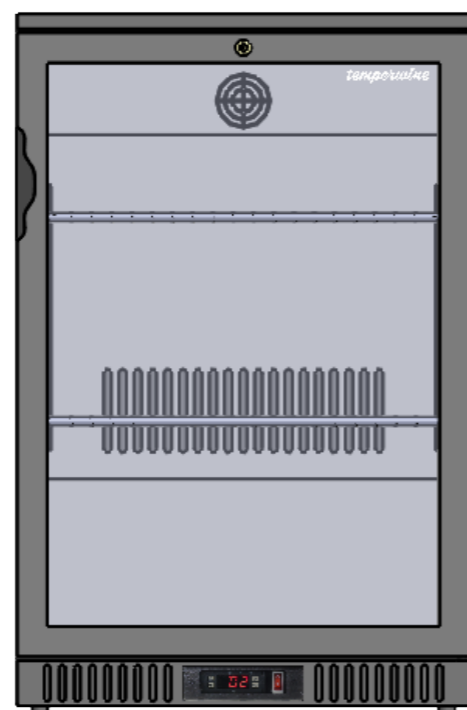

FB01

FB02

FB03

	Date	Name	 <small>THE INFORMATION CONTAINED IN THIS DRAWING IS THE SOLE PROPERTY OF TEMPERWINE S.L. IN MÁLAGA, SPAIN. ANY REPRODUCTION IN PART OR AS A WHOLE WITHOUT THE WRITTEN PERMISSION OF TEMPERWINE S.L. IS PROHIBITED.</small>	
Design:	18/10/2018	Diego		
Checked:		Diego		
Modified:		Diego		
Sign:	Scale: 1:20	Part name:	Top assembly:	Client:
	Unit: mm	FB SERIE	FB SERIE	Material: Varios
		Description:	Reference: FB SERIE	
	Gama de productos Frosterbeer		Count:	Pages: 1 OF 6

MODELO	FB01	FB02	FB03
Tensión nominal	220-240V		
Frecuencia	50Hz		
Clase de Protección	1		
Rango T°C	0- hasta +8°C		
Amperaje	1.25A	1.66A	
Consumo	2.18 KWh/24h	2.60 KWh/24h	3.78 KWh/24h
Refrigerante	R600a (35g)	R600a (62g)	R600a (64g)
Capacidad	128L	200L	
Peso neto/bruto	45/58kg	62/72kg	65/75kg
Dimensiones	600x925x540mm	900x925x540mm	
Ruido	60db	67db	56db

FB01

FB02

FB03

Interruptor ON/OFF

12	Indicador led
13	tecla set
14	teclas control Temp.
15	Indicador de refrigeración
16	Indicador de descongelación
17	Boton descongelación

	Date	Name	<i>temperwine</i> <small>THE INFORMATION CONTAINED IN THIS DRAWING IS THE SOLE PROPERTY OF TEMPERWINE S.L. IN MÁLAGA, SPAIN. ANY REPRODUCTION IN PART OR AS A WHOLE WITHOUT THE WRITTEN PERMISSION OF TEMPERWINE S.L IS PROHIBITED.</small>
Design:	19/10/2018	Diego	
Checked:		Diego	
Modified:		Diego	
Sign:	Scale: 1:10	Part name: FB SERIES	Top assembly: FB SERIES
	Unit: mm		
	Description: Control de temperatura		Client:
			Material: Acero pintado
			Reference: FB01
			Count:
			Pages: 3 OF 6